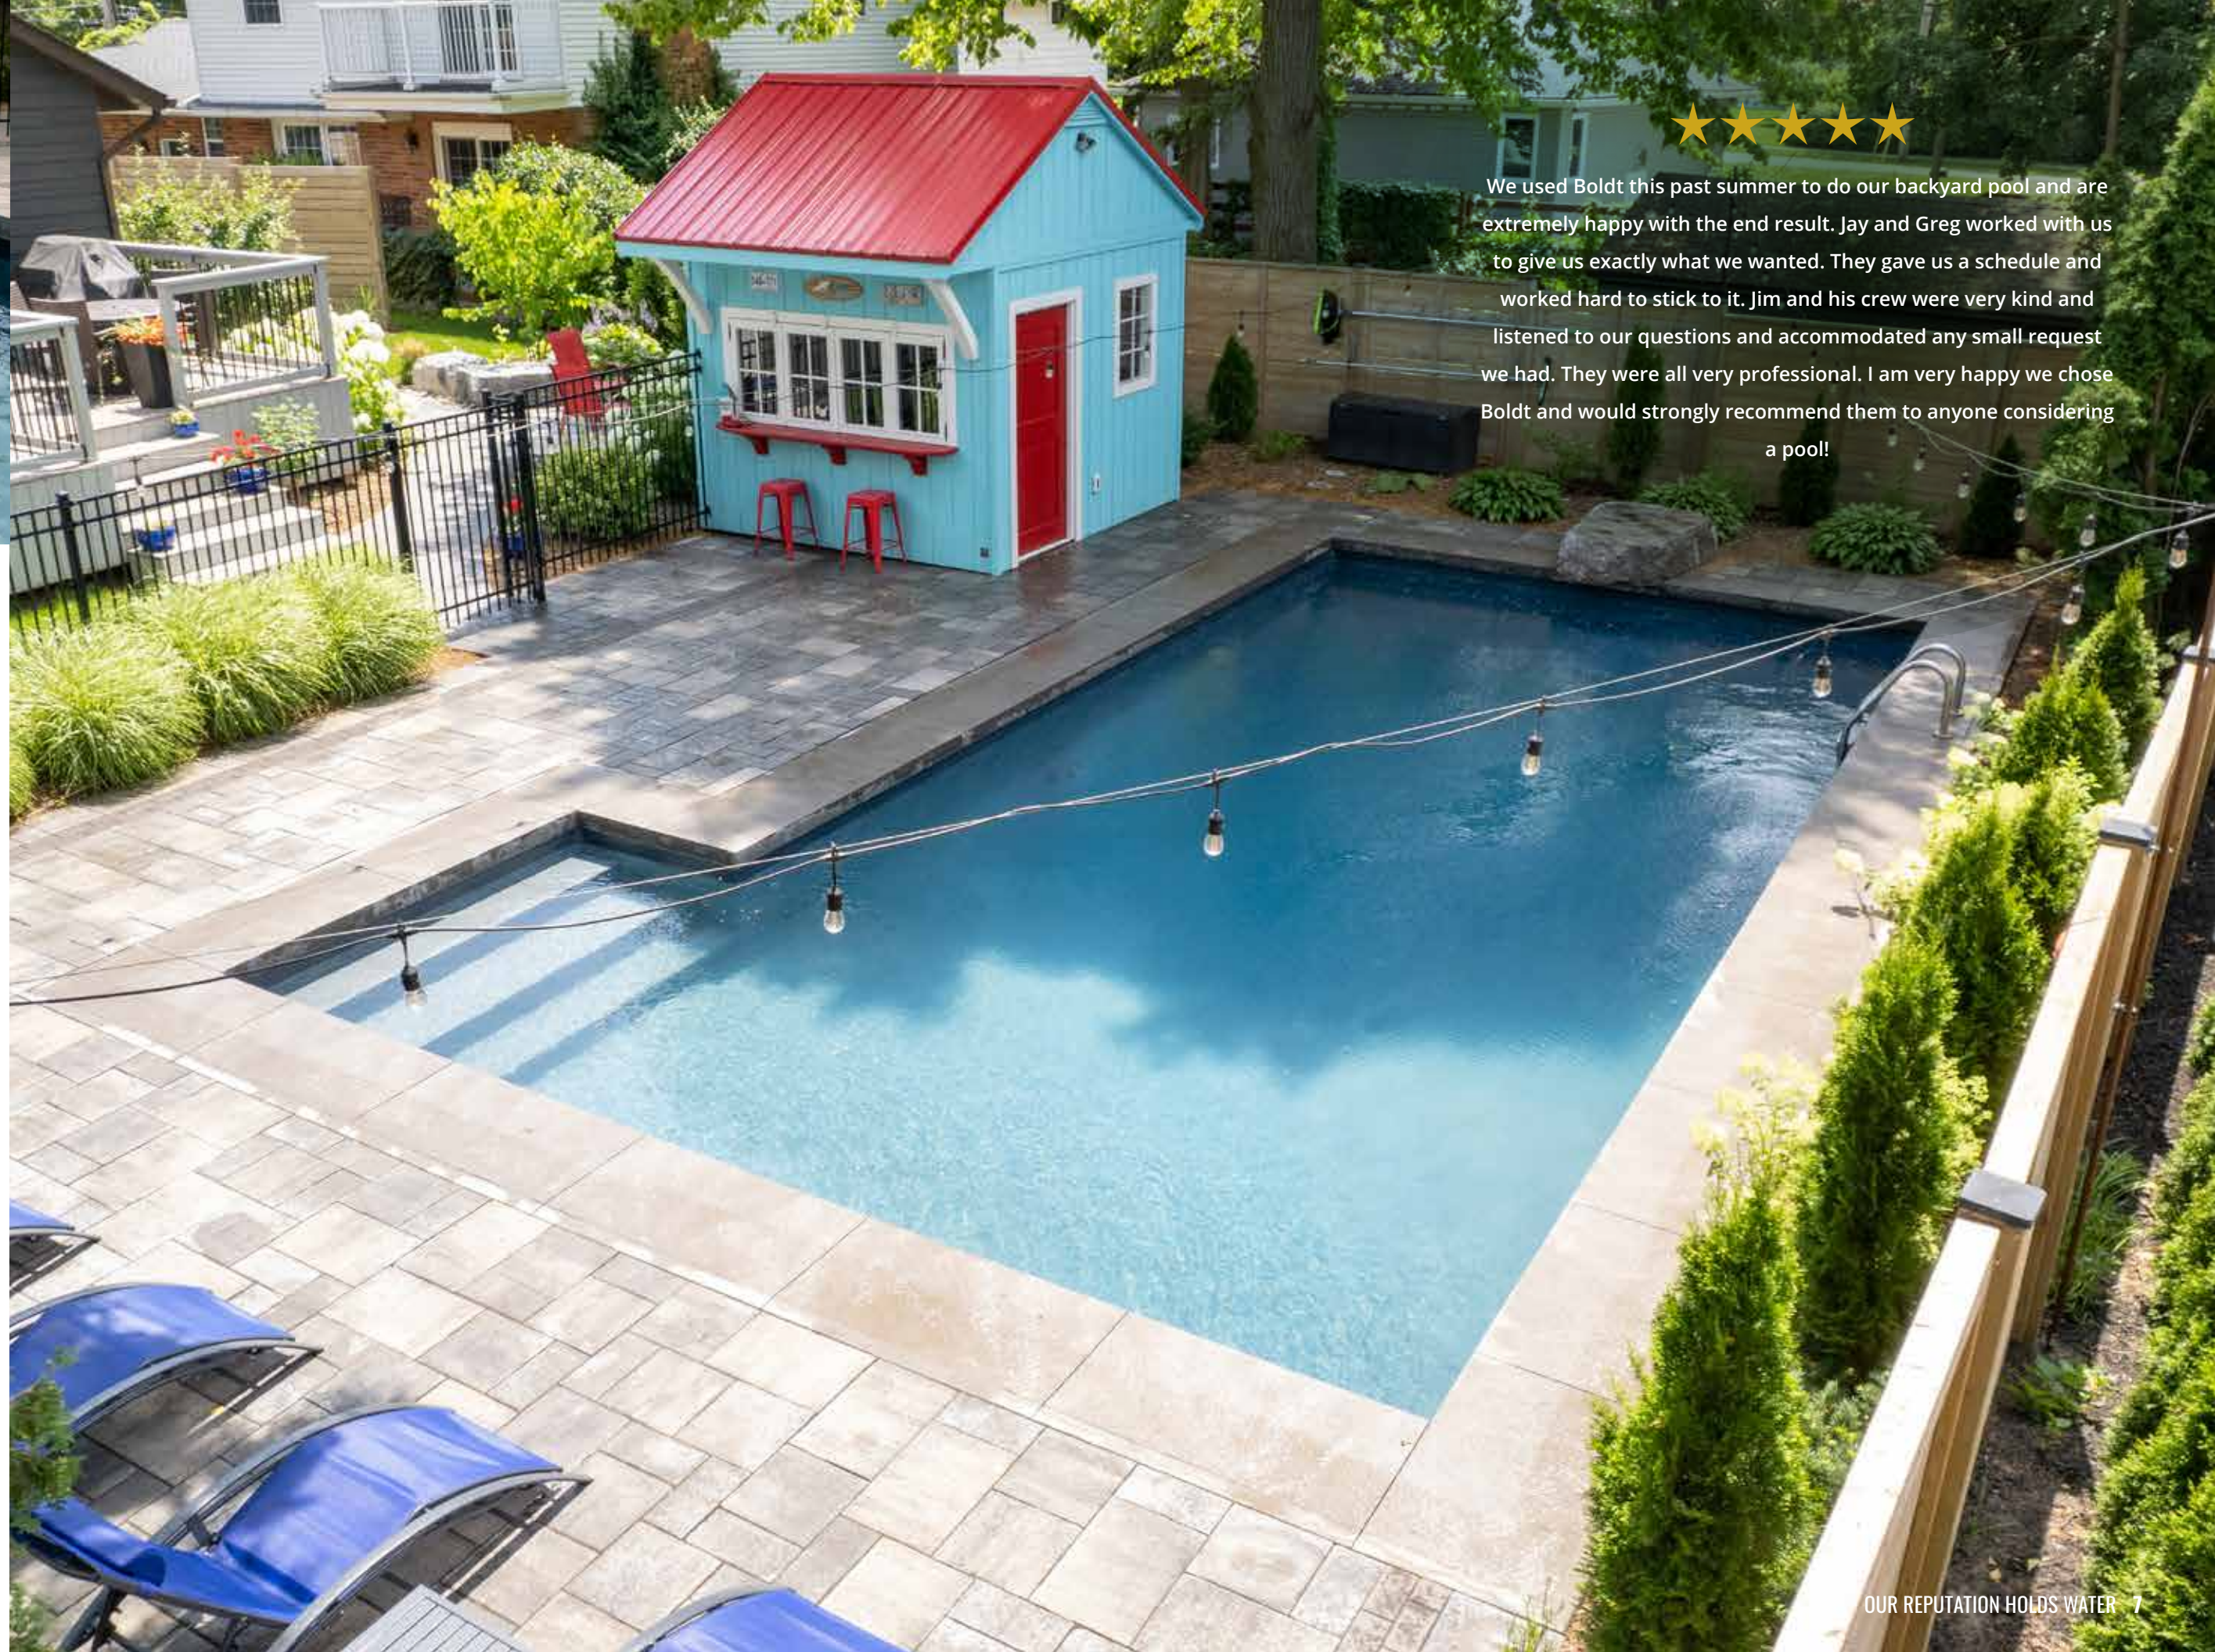

Equipped with Three Powerful Return Jets, our pool ensures optimal water circulation, providing a refreshing swimming experience every time. The Built-In 8' Step adds convenience and safety, making it easy for swimmers of all ages to enter and exit the pool with ease.

For added convenience, we've included a durable Stainless Steel Ladder With Three Steps, offering stability and support as you move in and out of the water. Illuminate your evenings with the gentle glow of our Two LED Lights, casting a mesmerizing ambiance over the water and transforming your pool into a captivating oasis after dark.

Hosting a lively poolside gathering or enjoying a quiet swim under the stars, The Groth's 16' x 32' Rectangle Pool offers endless possibilities for relaxation and enjoyment.

We used Boldt this past summer to do our backyard pool and are extremely happy with the end result. Jay and Greg worked with us to give us exactly what we wanted. They gave us a schedule and worked hard to stick to it. Jim and his crew were very kind and listened to our questions and accommodated any small request we had. They were all very professional. I am very happy we chose Boldt and would strongly recommend them to anyone considering a pool!