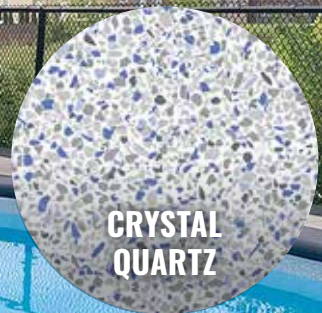

7 CHOOSE YOUR LINER

Want A Lagoon Look? Choose A Dark Grey Or Black Liner!

CARIBBEAN GREY

What Colour Pool Water Are You Looking For?

Our incredible selection of pool liners is one of the largest in the industry and feature captivating designs that fit with any backyard oasis. Our liners are made using virgin vinyl material to provide the most durable product and come equipped with warranties of up to 25 years to provide you peace of mind.

Before you begin the search for the right liner you should take a few factors into consideration. How much sunlight does your pool get? Is your pool shaded by trees or other obstructions? Do you tend to swim at day or at night? How deep is your pool? All these factors can change the colour of your pool water, and can help you decide on the colour and pattern of your liner.

Our online Water Colour Selector can help you visualize how different liner colours react differently when water is added.

Visit boldtpools.ca/liner-home

BLUE GRANITE

WHITE BEACH PEBBLE

CRYSTAL QUARTZ

COBALT FUSION

SANDSTONE TAN

Create A Beach Look & Feel By Choosing A Tan Or Stone Liner

GREY CRYSTAL

MOSAIC DARK GREY

REEF

REPLICATE THE BUBBLING THAT OCCURS IN A NATURAL HOT SPRING

ENJOY THE SOOTHING SOUNDS OF SHEER DESCENTS