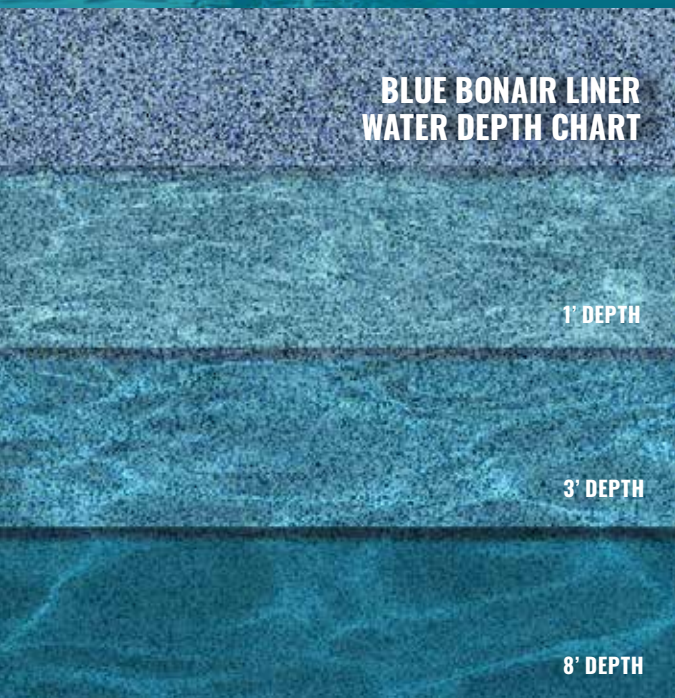

BLUE BONAIR LINER WATER DEPTH CHART

1' DEPTH

3' DEPTH

8' DEPTH

I have nothing but good things to say about Boldt. They built my dream pool this year. I love all the compliments I get about my pool design and especially the black liner pool color. From the start, Greg our pool consultant was great. He made sure everything was right and to my liking. They took extra care to not ruin my freshly landscaped yard while they drilled the holes for the safety cover.