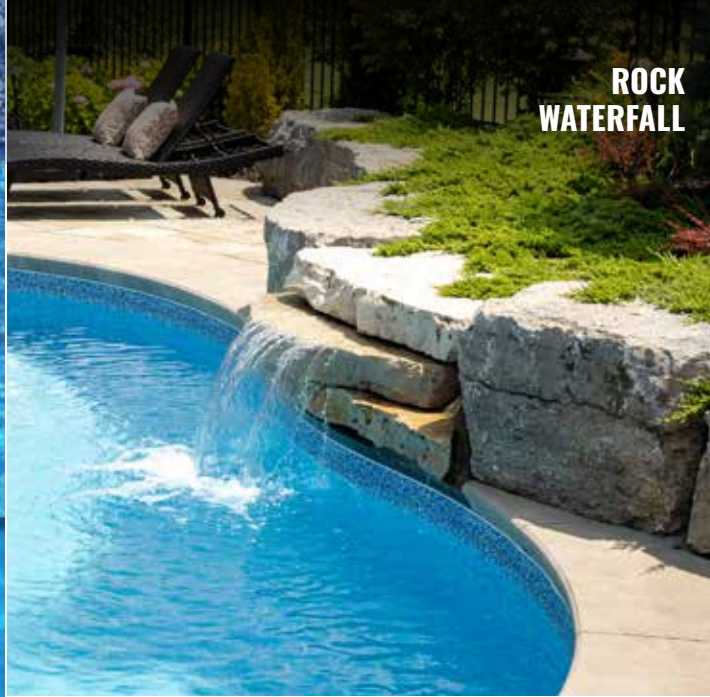

BEACH PEBBLE WHITE
WATER DEPTH CHART

ROCK
WATERFALL