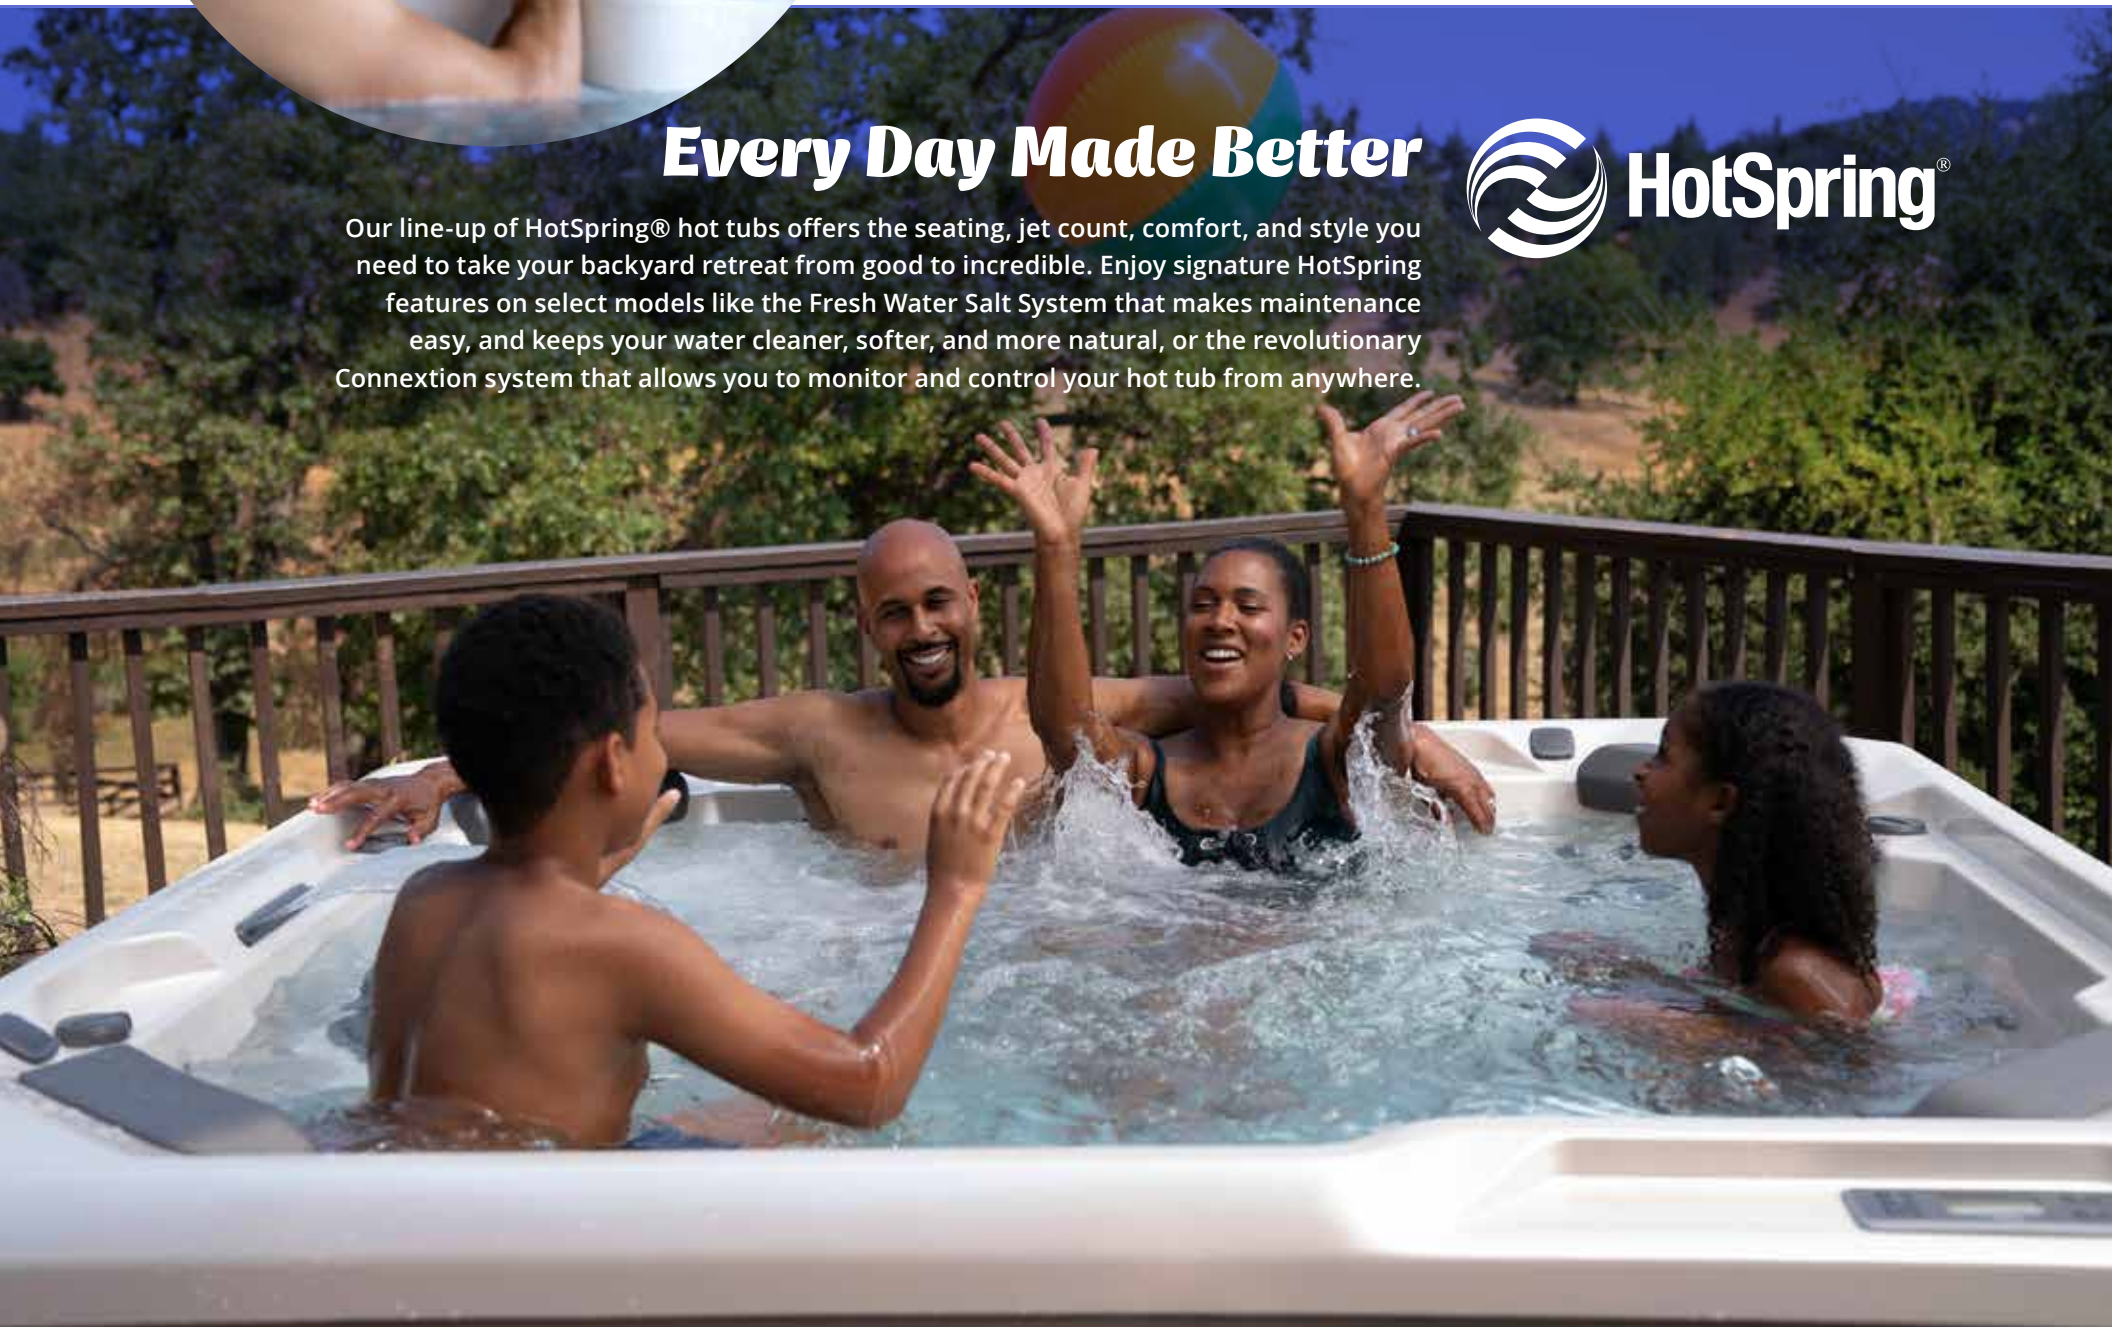

Every Day Made Better

Our line-up of HotSpring® hot tubs offers the seating, jet count, comfort, and style you need to take your backyard retreat from good to incredible. Enjoy signature HotSpring features on select models like the Fresh Water Salt System that makes maintenance easy, and keeps your water cleaner, softer, and more natural, or the revolutionary Connexion system that allows you to monitor and control your hot tub from anywhere.