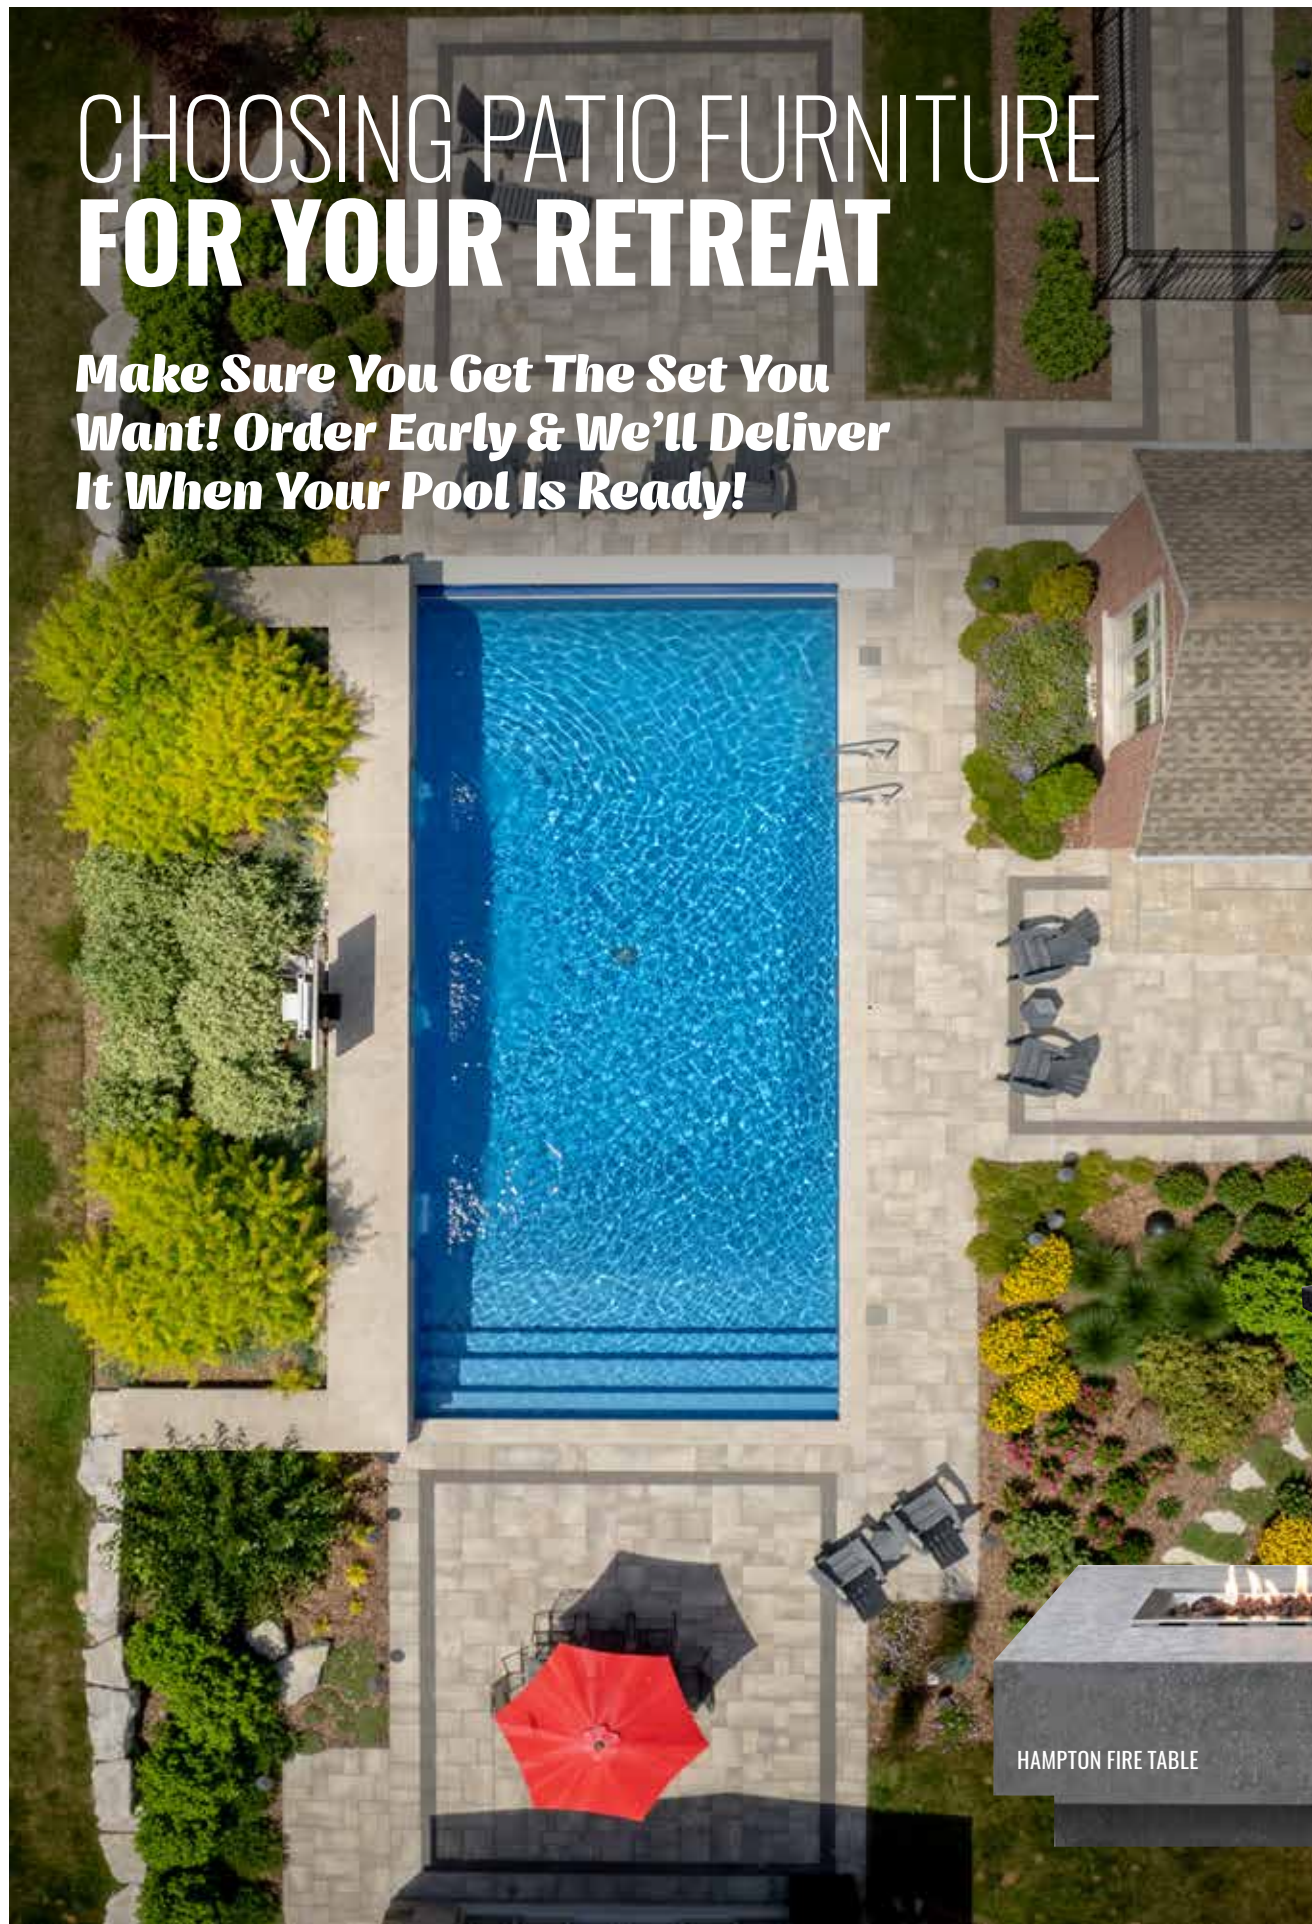

45+ YEARS
IN THE BUSINESS

3,000+
POOLS INSTALLED

40+
AWARDS RECEIVED

CHOOSING PATIO FURNITURE FOR YOUR RETREAT

Make Sure You Get The Set You Want! Order Early & We'll Deliver It When Your Pool Is Ready!

When designing your ideal outdoor retreat we like to start by asking what your ultimate vision is. Do you like to eat meals outside? Do you entertain often? If so, how much seating would be reasonable to accommodate your guests? These questions help us paint a picture of your needs to ensure you get the set or piece you need to complete your space.