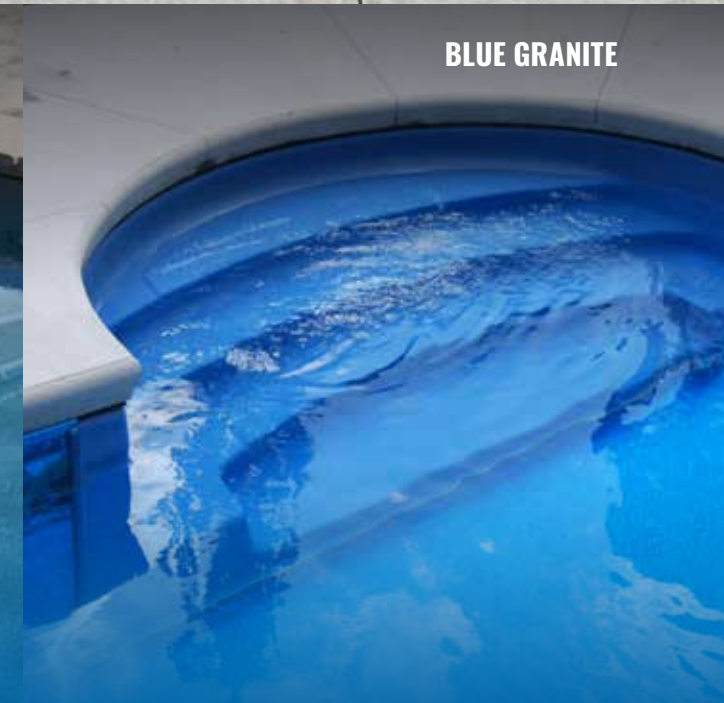

NORELANDER

RECTANGLE

3 CHOOSE YOUR STEPS

THERMOPLASTIC -OR- VINYL OVER STEEL?

Thermoplastic Steps

Our steps are built with a strong one-piece design that will never delaminate, splinter, corrode or puncture. Safety is first with raised, slip-resistant treads for easy entry and exit. In every Step or Ladder you'll find strength, durability, design, and safety.

COLOUR OPTIONS

Vinyl-Over-Steel Steps

Considering vinyl over steel steps? Speak to an expert today to get a custom entrance into your backyard oasis. Make something entirely your own by adding a bench, sun ledge or custom shape.