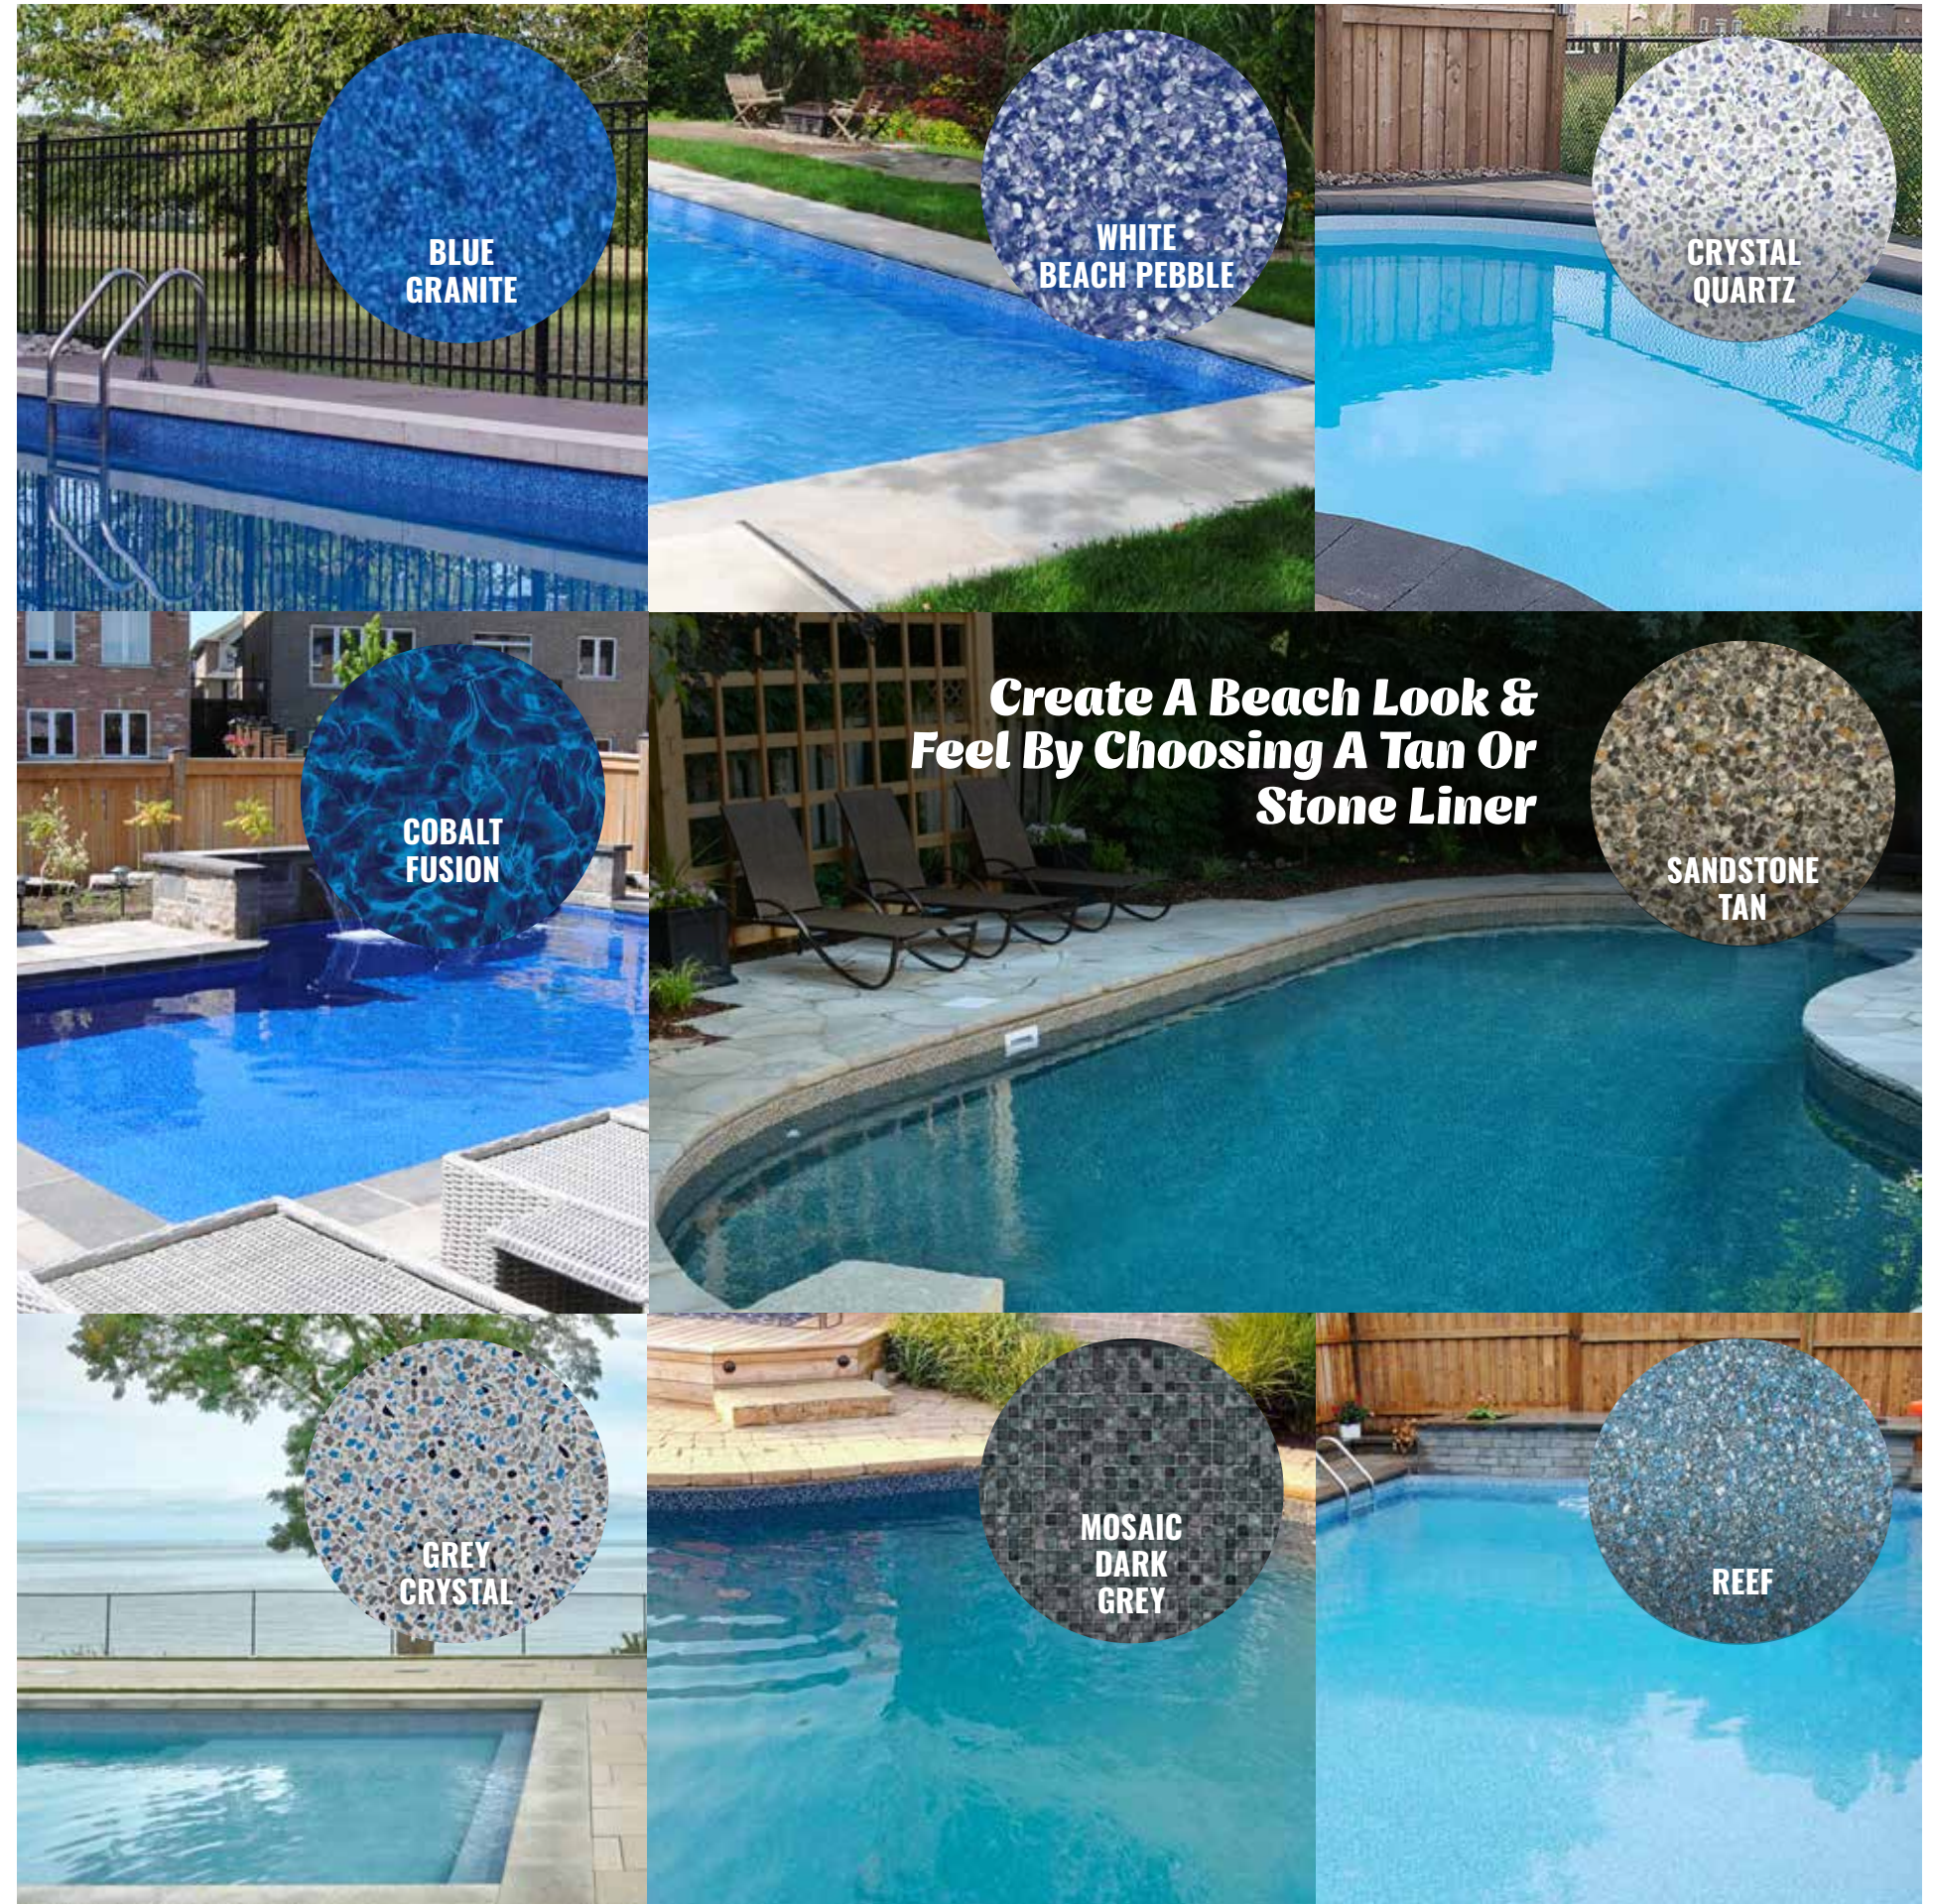

BLUE GRANITE

WHITE BEACH PEBBLE

CRYSTAL QUARTZ

COBALT FUSION

SANDSTONE TAN

Create A Beach Look & Feel By Choosing A Tan Or Stone Liner

GREY CRYSTAL

MOSAIC DARK GREY

REEF