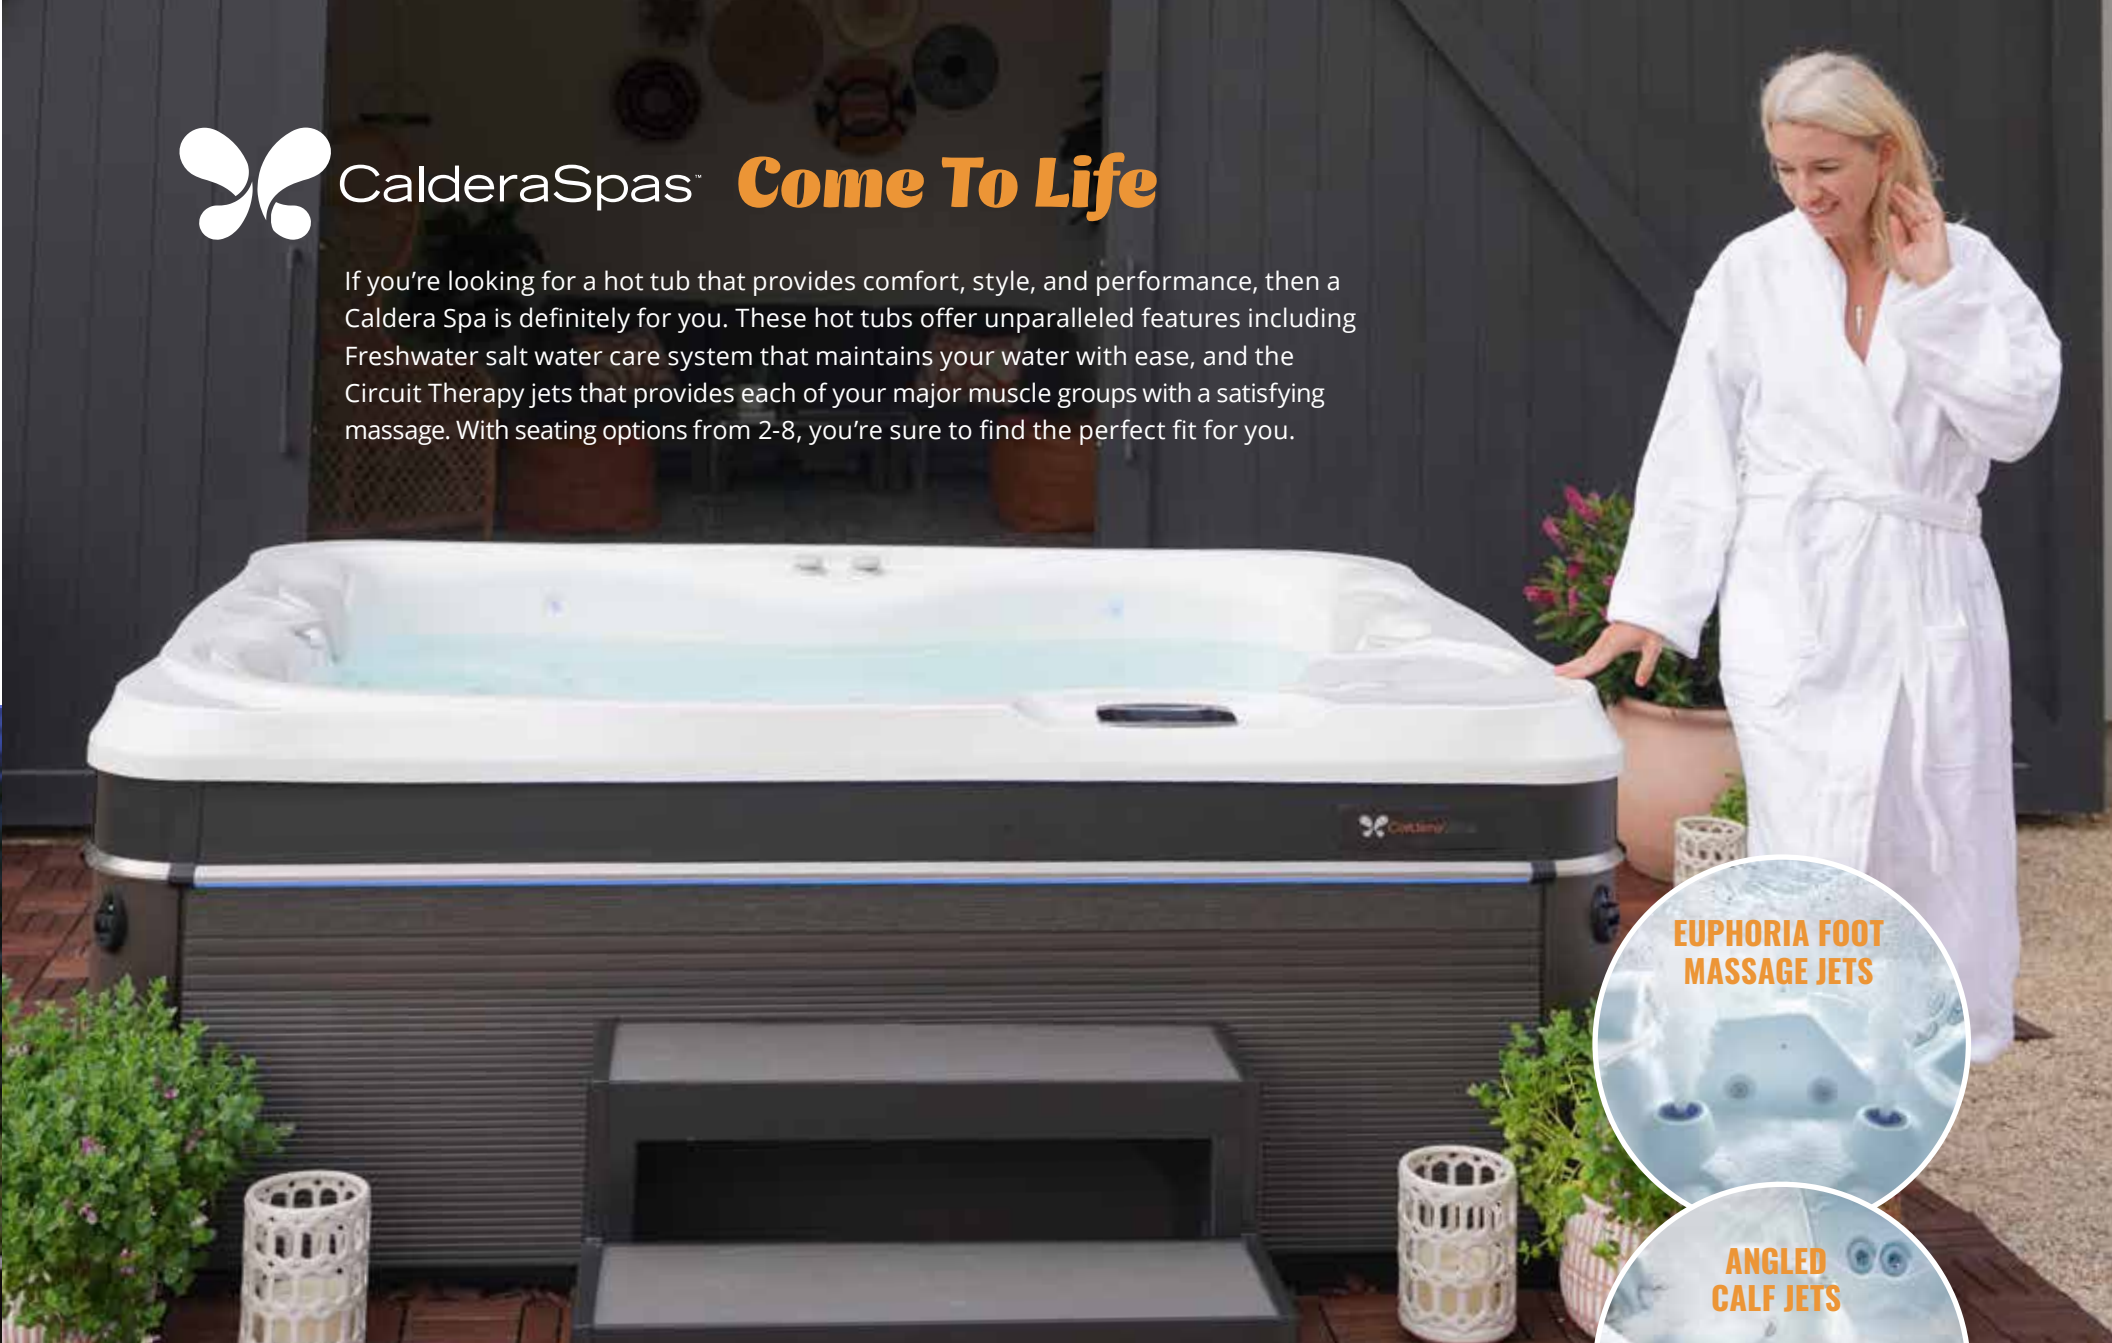

FEATURED: BAHAMAS COLLECTION

Don't Forget The Extras! Add A Fire Pit To Warm Up Cool Nights

Shade The Hot Sun With An Umbrella, Gazebo Or Pergola

CREATE YOUR OWN BACKYARD OASIS

A hot tub is the solution for a cozy and comfortable way to gather and connect that your family and friends will enjoy. The best part about family time in the hot tub is that it forces everyone to unplug, if even for 20 minutes, and actually interact in person. Get back your opportunity to learn about each others days, play a card game with Waterproof Playing Cards, or just enjoy each other's company.

For less than the cost of an average vacation, you can have a backyard oasis to enjoy with your loved ones every day for years to come.

Every Day Made Better

Our line-up of HotSpring® hot tubs offers the seating, jet count, comfort, and style you need to take your backyard retreat from good to incredible. Enjoy signature HotSpring features on select models like the Fresh Water Salt System that makes maintenance easy, and keeps your water cleaner, softer, and more natural, or the revolutionary Connexion system that allows you to monitor and control your hot tub from anywhere.

CalderaSpas™ Come To Life

If you're looking for a hot tub that provides comfort, style, and performance, then a Caldera Spa is definitely for you. These hot tubs offer unparalleled features including Freshwater salt water care system that maintains your water with ease, and the Circuit Therapy jets that provides each of your major muscle groups with a satisfying massage. With seating options from 2-8, you're sure to find the perfect fit for you.