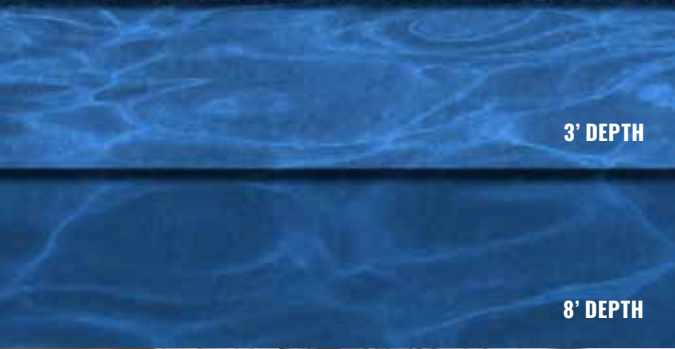

SUN LEDGE WITH LOUNGERS

3' DEPTH