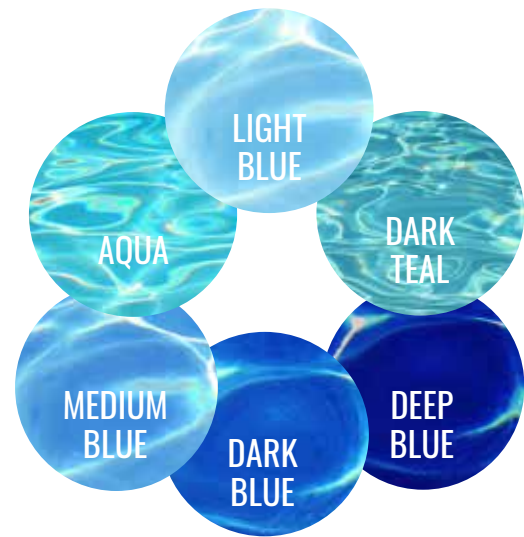

heat circulation

With traditional pools, water is circulated near the pool surface through standard inlets. Since EcoPool is engineered to circulate water from the pool floor by the natural process of rising heat, heat energy is evenly dispersed. This creates a more comfortable swimming environment, eliminates cold spots and can help extend your swimming season. Best of all, less heat energy escapes into the air which saves energy and money.

7 CHOOSE YOUR LINER

Want A Lagoon Look? Choose A Dark Grey Or Black Liner!

CARIBBEAN GREY

What Colour Pool Water Are You Looking For?

Our incredible selection of pool liners is one of the largest in the industry and feature captivating designs that fit with any backyard oasis. Our liners are made using virgin vinyl material to provide the most durable product and come equipped with warranties of up to 25 years to provide you peace of mind.

Before you begin the search for the right liner you should take a few factors into consideration. How much sunlight does your pool get? Is your pool shaded by trees or other obstructions? Do you tend to swim at day or at night? How deep is your pool? All these factors can change the colour of your pool water, and can help you decide on the colour and pattern of your liner.

Our online Water Colour Selector can help you visualize how different liner colours react differently when water is added.

Visit boldtpools.ca/liner-home

BLUE GRANITE

WHITE BEACH PEBBLE

CRYSTAL QUARTZ

COBALT FUSION