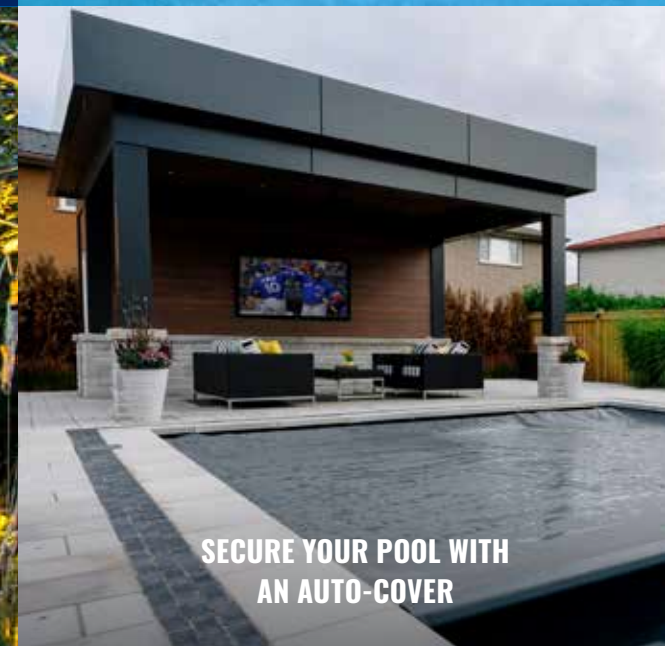

fastlane swim machine

8 ADD YOUR FEATURES

DECK JETS

MULTIPLE SHEER DESCENTS

MULTI-COLOUR LIGHTING

Add Elegance & Beauty With A Water Feature & Lighting

Bring the natural effects of a serene waterfall from nature to your backyard.