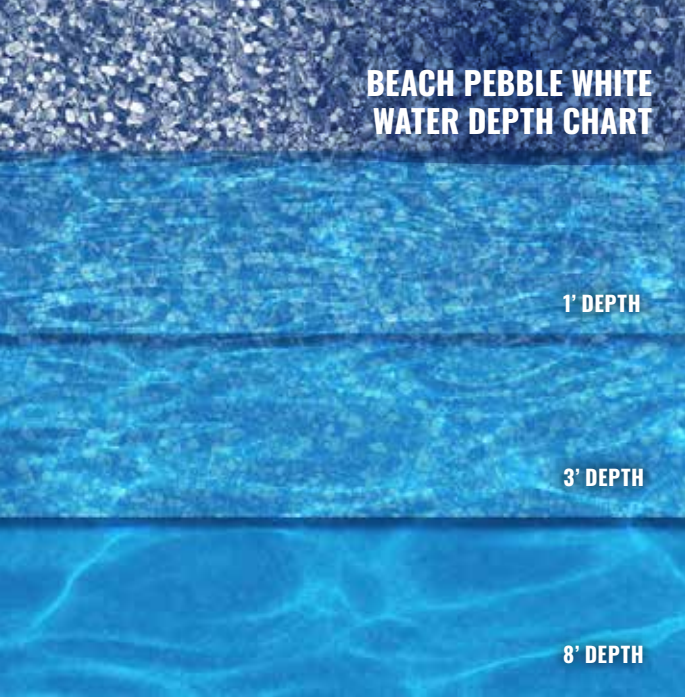

BEACH PEBBLE WHITE
WATER DEPTH CHART

1' DEPTH

3' DEPTH

8' DEPTH