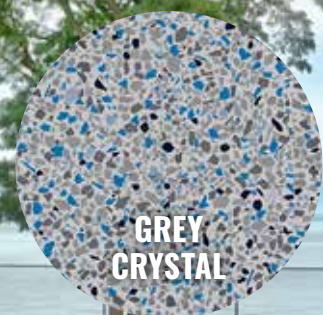

COMPLETE YOUR DREAM POOL WITH A SPILL-OVER SPA

GREY CRYSTAL