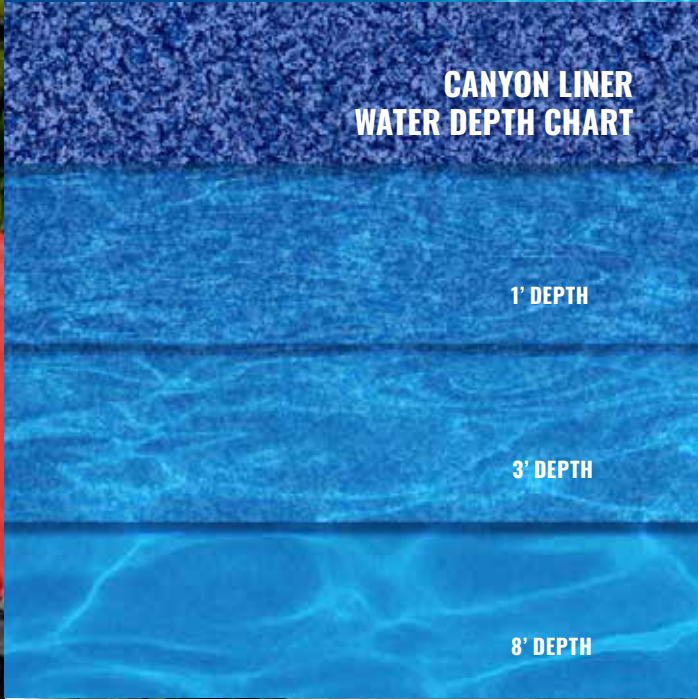

CANYON LINER WATER DEPTH CHART

1' DEPTH

3' DEPTH

8' DEPTH