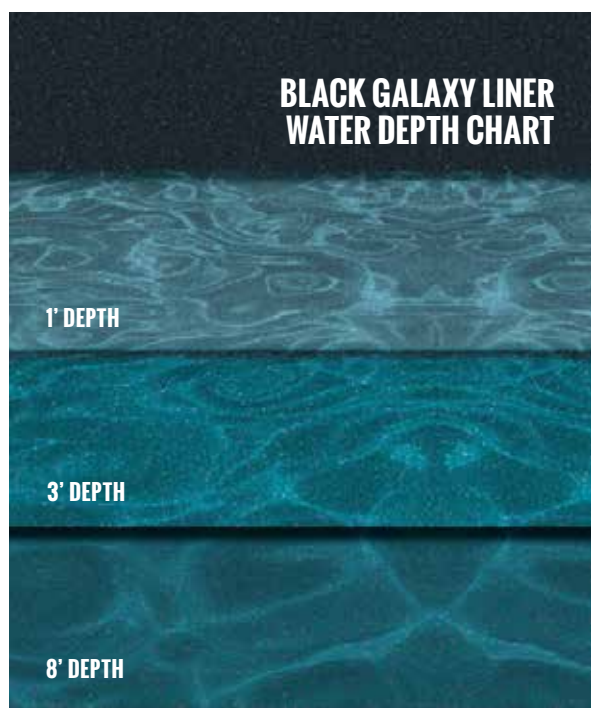

# THE LANGOIS

RECTANGLE  
18' X 42'

FULL  
BLACK GALAXY  
LINER

5 LAMINAR  
DECK JETS

CORNER  
VINYL OVER  
STEEL STEPS

CORNER VINYL  
OVER STEEL STEPS

BLACK GALAXY LINER  
WATER DEPTH CHART

1' DEPTH