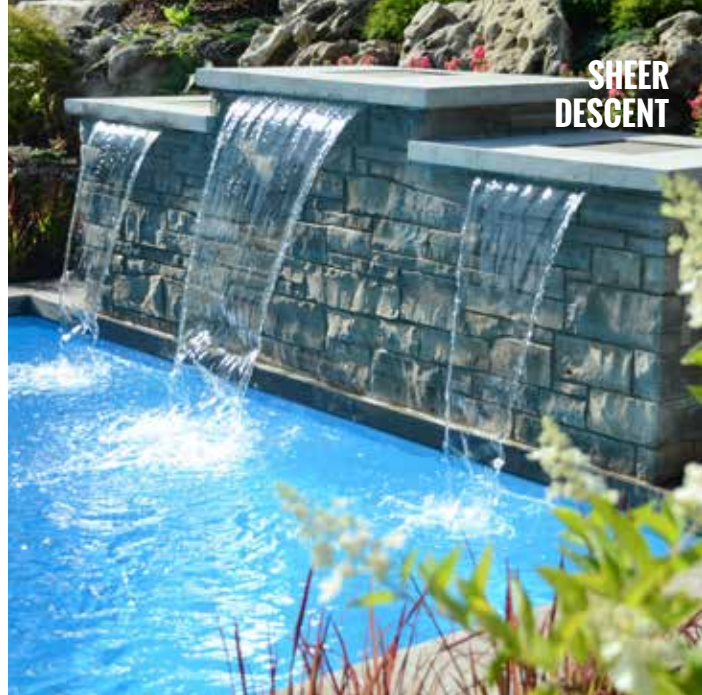

Our compliments and thanks on an excellent job. The promptness, patience and professionalism of your employees and excavator are a great compliment to you and your firm's standards.

SHEER DESCENT