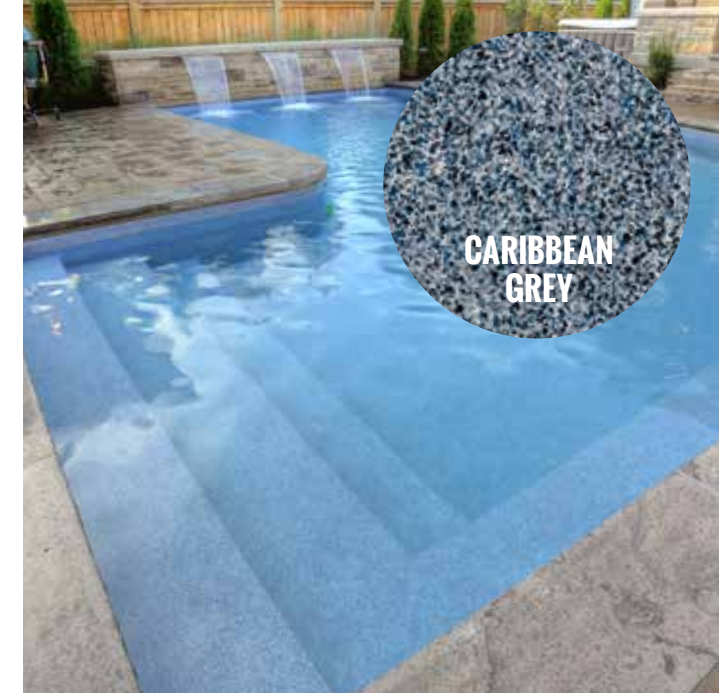

## 6. CHOOSE YOUR LINER

Our incredible selection of pool liners is one of the largest in the industry and features stylish and captivating designs that fit with any backyard oasis. Our liners are made using virgin vinyl material to provide the most durable product and come equipped with warranties of up to 25 years to provide you peace of mind.

For more selections, see our Liner Guide or online at [boldtpools.ca/liner-home](http://boldtpools.ca/liner-home)

**DARK  
BLUE WATER  
COLOUR**

**BEACH PEBBLE  
BLUE**

**REFLECTIONS**

**IF YOU'RE GOING  
FOR A LAGOON LOOK,  
CHOOSE A DARK GREY  
OR BLACK  
COLOUR LINER**