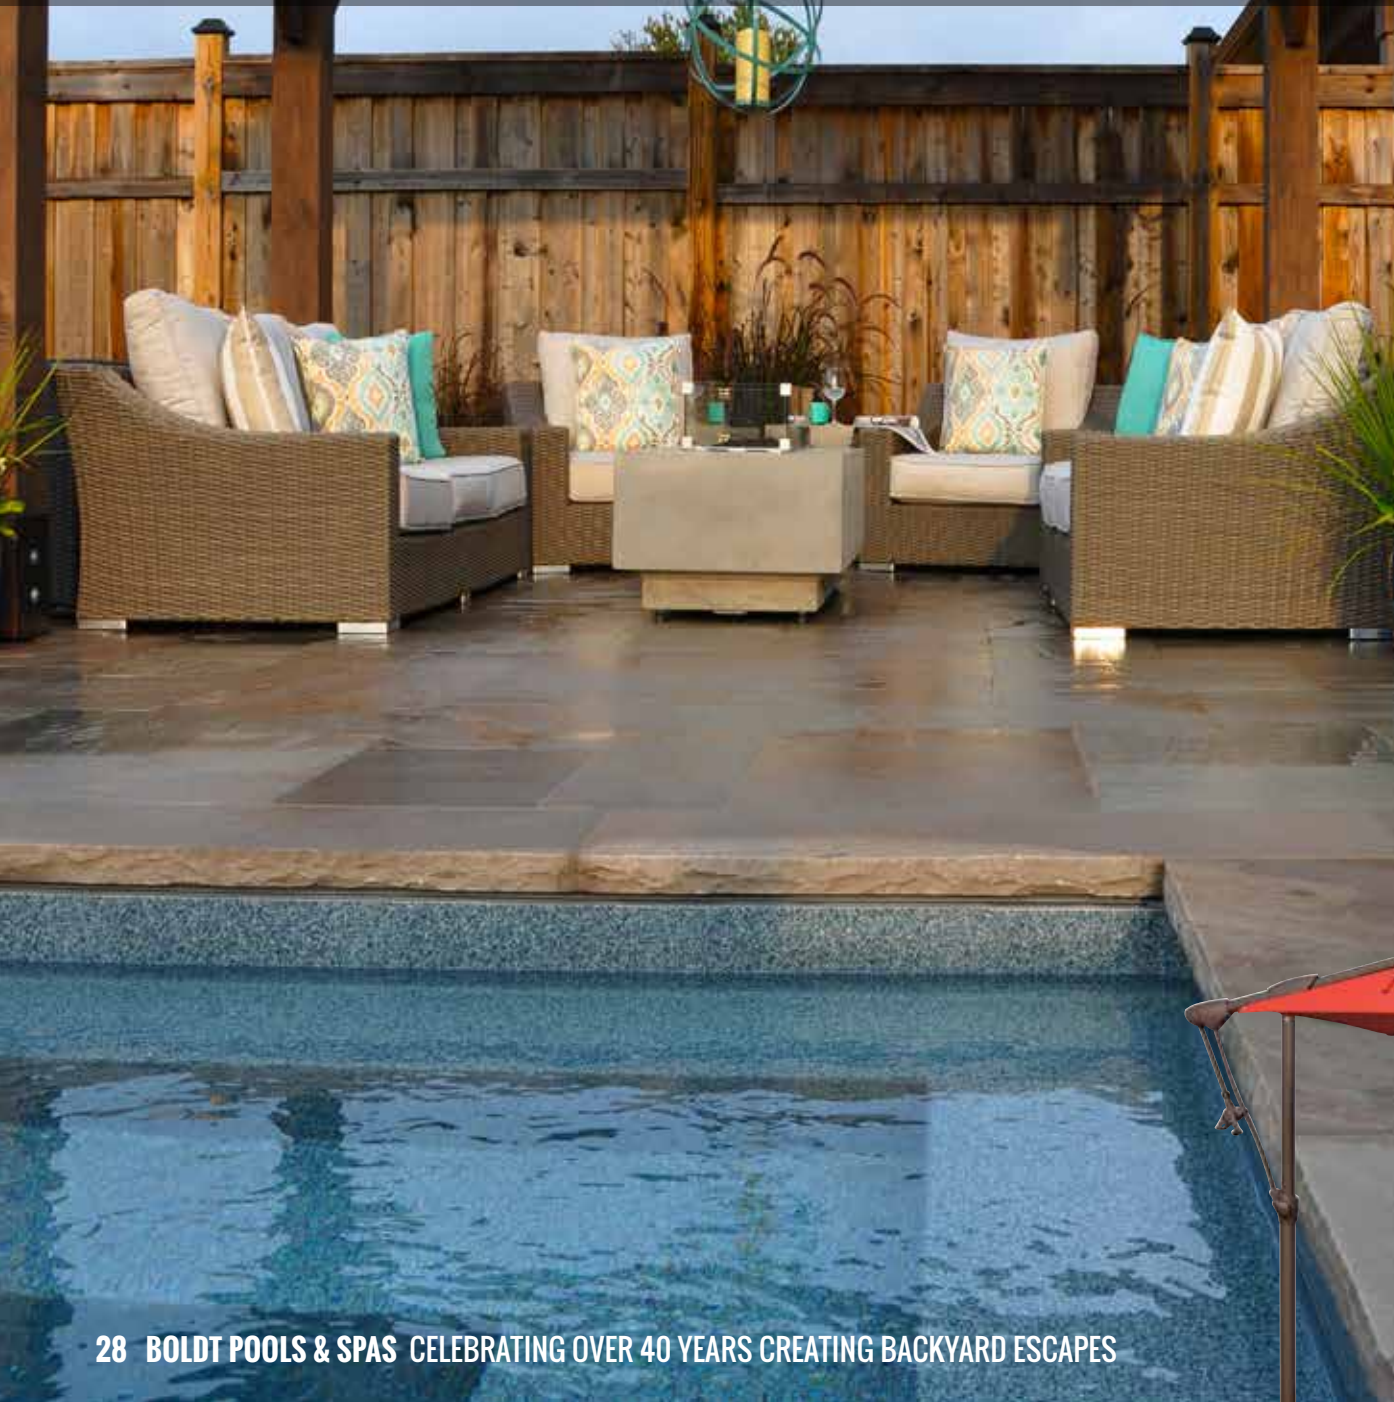

DESIGNING YOUR OUTDOOR SPACE

When designing your ideal outdoor retreat we like to start by asking what your ultimate vision is. Do you like to eat meals outside? Do you entertain often? If so, how much seating would be reasonable to accommodate your guests? These questions help us paint a picture of your needs to ensure you get the set or piece you need to complete your space.

FEATURED BELOW: CORAL BEACH COLLECTION

FEATURED: MORENO DINING COLLECTION

MAKE SURE YOU GET THE SET YOU WANT! ORDER EARLY & WE'LL DELIVER IT WHEN YOUR POOL IS READY!

CHOOSING YOUR SET

Once we know your vision things get a lot easier! We offer a wide variety of sets that suit almost every style. The next thing to consider is the size of the space and how much room you want surrounding the set. Choose from sets that include the various pieces you'll need to complete the space, or consider a modular sectional that allows you to customize your space and achieve the perfect fit.

If you're looking for deep seating options other than sectionals, we offer bistro sets, sets for smaller spaces, or even picking your favourite item from a piece in one of our collections.

Considering a dining option? Our wide variety of collections allow you to find the set you want, or mix and match between various collections as all of our dining sets are priced separately!

CHOOSING YOUR COLOUR

When it comes to colour, we like to ask whether you're looking to match a certain colour theme or if you're starting from scratch. If you have existing colours in your yard it helps eliminate/highlight options right away. We offer a great custom cushion program that lets you colour match almost any of the sets we carry. Take a few pictures of your space and have a few

colour and set options in mind to help you narrow down what you're looking for. You can easily contact us in store or online using our 'Let's Talk Backyards' button that will put you in touch with one of our backyard planning experts! Visit us online at pioneerfamilypools.ca/patio-furniture