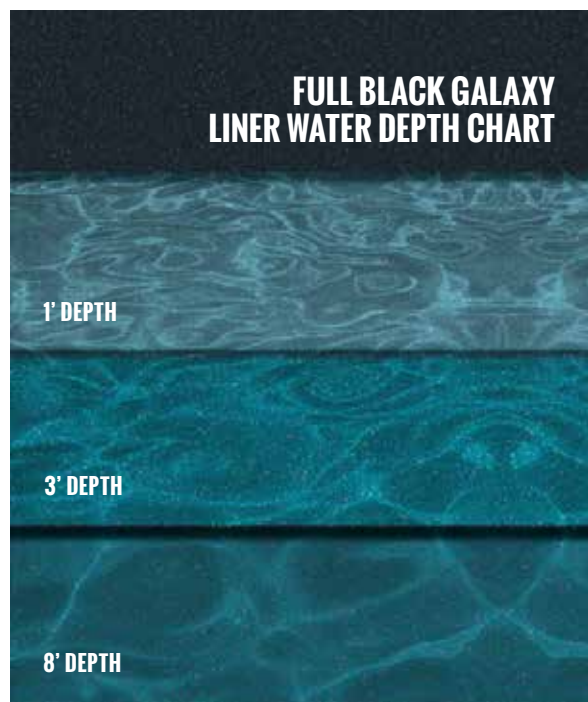

ROCK WATERFALL

1' DEPTH

3' DEPTH

8' DEPTH