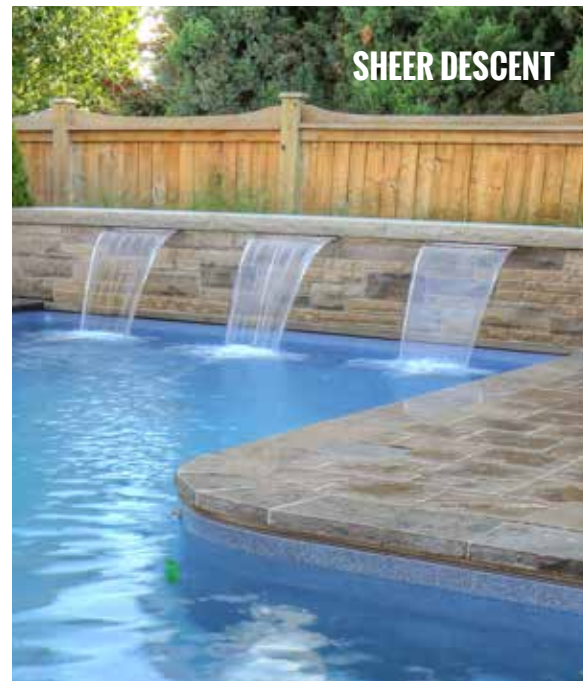

The workmanship was excellent and your workers were very easy to relate to. It was a pleasant surprise to find no hidden costs and the documentation supplied was very helpful. We would have no hesitation in recommending your pools to any prospective buyer.

1' DEPTH

3' DEPTH

8' DEPTH

THE SPAGNUOLO'S

LAZY L
14' X 27'

FULL
CARIBBEAN
GREY LINER

TRIPLE
SHEER
DESCENT

FULL WIDTH
VINYL OVER
STEEL STEPS

AN UNIQUE & CUSTOM CONCEPT

The Spagnuolos Custom "L" shaped pool nestles in perfectly between the beautiful outdoor living room and fireplace area, and the custom designed pool cabana and wet bar.

The beautiful Sheer Descent water feature wall is the centerpiece of the entire yard, and it can be viewed from any aspect within the back yard. The custom full width Vinyl Over Steel steps allows you to not only relax in the pool, but also enjoy the views of the waterfall feature.

The natural stone coping ties in perfectly with the rest of the oasis, and the Caribbean Grey liner provides the pool with perfect serene water colours.

This backyard living space is great for entertaining and allows the family to utilize all of its space while still being able to enjoy the beauty of the swimming pool.