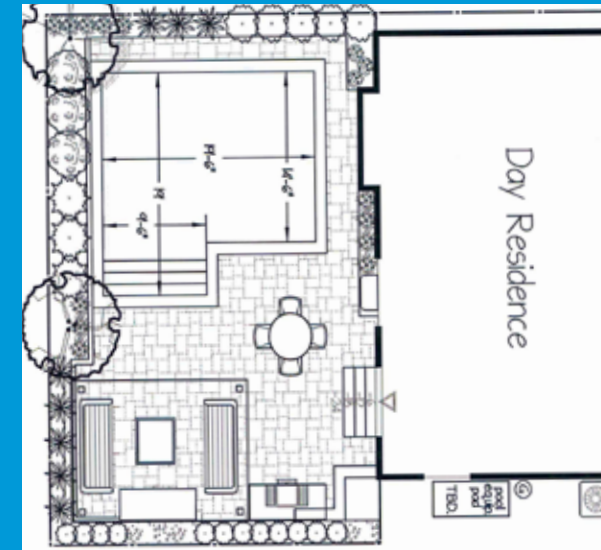

SEE YOUR BACKYARD OASIS BEFORE WE'VE BROKEN GROUND

PLAN YOUR OASIS WITH VIRTUAL 3D DESIGN

We understand that a swimming pool is a major, long-term investment that you want to experience with your family and friends. With Boldt Pools & Spas exclusive 3D technology, you see exactly how your custom design will look, personalized to fit your home's unique features.