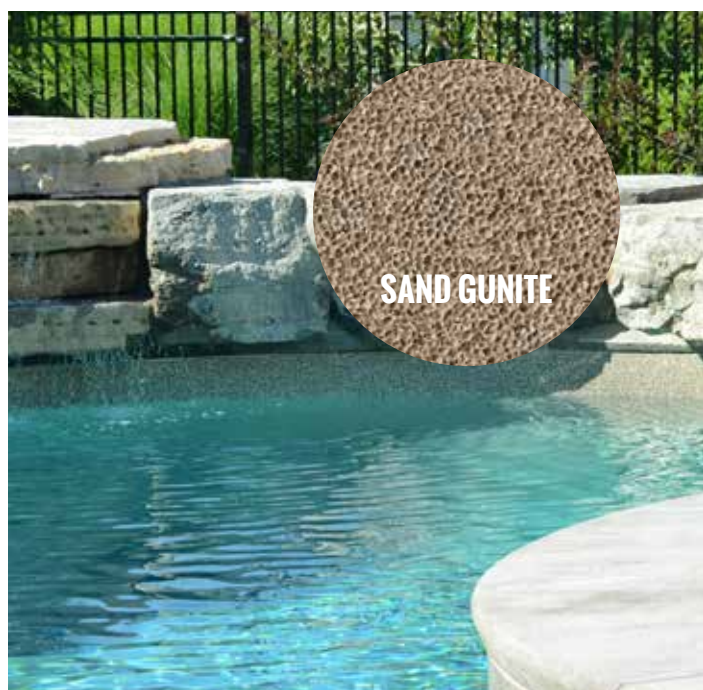

For more selections, see our Liner Guide or online at [boldtpools.ca/liner-home](http://boldtpools.ca/liner-home)

**DARK  
BLUE WATER  
COLOUR**

**BEACH PEBBLE  
BLUE**

**REFLECTIONS**

**IF YOU'RE GOING  
FOR A LAGOON LOOK,  
CHOOSE A DARK GREY  
OR BLACK  
COLOUR LINER**

**CARIBBEAN  
GREY**

**LIGHT  
BLUE WATER  
COLOUR**

**EMERALD  
WATER  
COLOUR**

**SANDSTONE  
TAN**

**AQUARIUS**

**DARK  
TEAL WATER  
COLOUR**

**BLACK  
GALAXY**

**CRYSTAL  
QUARTZ**

**CREATE A  
BEACH LOOK & FEEL  
BY CHOOSING A TAN  
OR STONE  
COLOUR LINER**

**SAND GUNITE**

**DEEP  
BLUE WATER  
COLOUR**