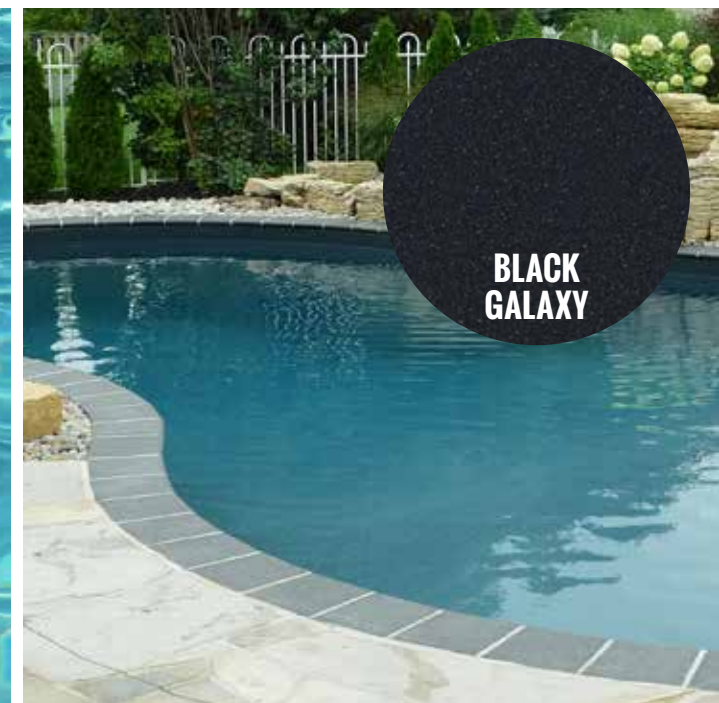

For more selections, see our Liner Guide or online at [boldtpools.ca/liner-home](http://boldtpools.ca/liner-home)

**DARK  
BLUE WATER  
COLOUR**

**BEACH PEBBLE  
BLUE**

**REFLECTIONS**

**IF YOU'RE GOING  
FOR A LAGOON LOOK,  
CHOOSE A DARK GREY  
OR BLACK  
COLOUR LINER**

**CARIBBEAN  
GREY**

**LIGHT  
BLUE WATER  
COLOUR**

**EMERALD  
WATER  
COLOUR**

**SANDSTONE  
TAN**

**AQUARIUS**

**DARK  
TEAL WATER  
COLOUR**

**BLACK  
GALAXY**

**CRYSTAL  
QUARTZ**

**CREATE A  
BEACH LOOK & FEEL  
BY CHOOSING A TAN  
OR STONE  
COLOUR LINER**

**SAND GUNITE**

**DEEP  
BLUE WATER  
COLOUR**