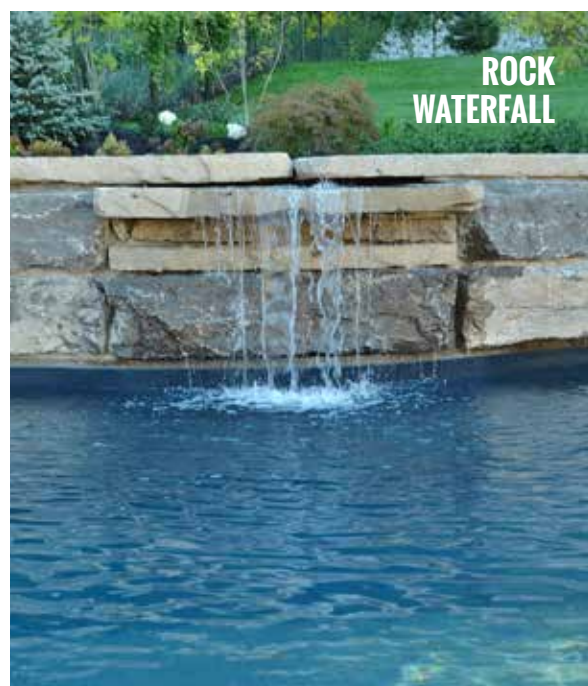

THE DIERK'S

LAGOON
18' X 38'

FULL
BLACK GALAXY
LINER

ROCK
WATERFALL

JUMP
ROCK

GREY GRANITE
THERMOPLASTIC
STEPS

AN ELEGANT & INVITING OASIS

The Dierk's Lagoon Inground Pool perfectly pairs with the natural beauty of the escarpment which acts as backdrop for this personal backyard utopia.

The deep teal colour created by the Black Granite Liner reflects the stunning details of the custom rock wall, the Rock Waterfall creating a spa-like soundscape, together providing the most inviting atmosphere to relax and unwind. Whether enjoying lounging on the spacious pool deck with

friends, or enjoying the tranquility of a solo swim in the peaceful lagoon, this pool has something for everyone.

We also can't forget about fun! The multiple Jump Rocks ensure that there is never a dull moment while enjoying quality time with loved ones.

This breathtaking view combines creative landscaping with nature's beauty to transport you to your own personal, relaxing getaway. This unique pool seamlessly blends function, style and fun to create the ultimate elegant and inviting oasis.