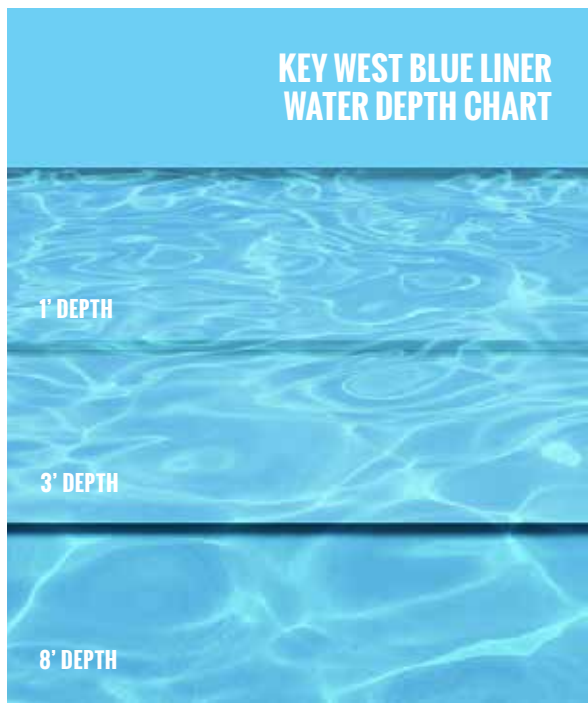

KEY WEST BLUE LINER WATER DEPTH CHART