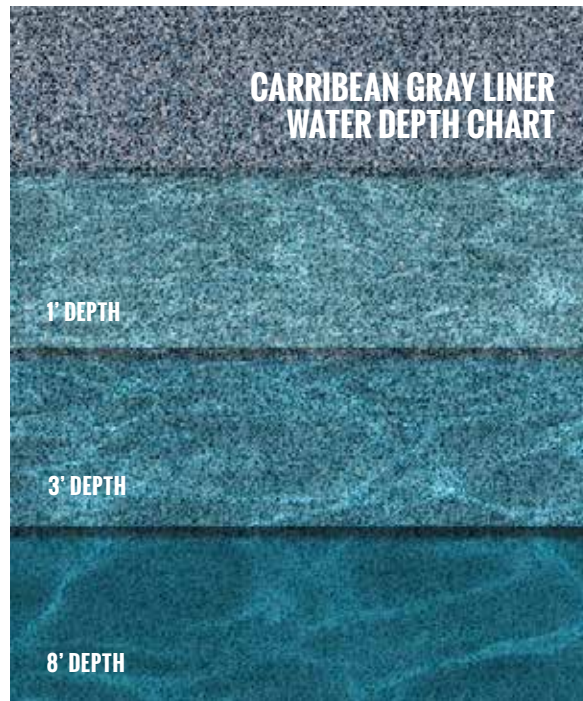

CUSTOM FULL WIDTH VINYL OVER STEEL STEPS

CARRIBEAN GRAY LINER WATER DEPTH CHART

1' DEPTH

3' DEPTH

8' DEPTH

SHEER DESCENT