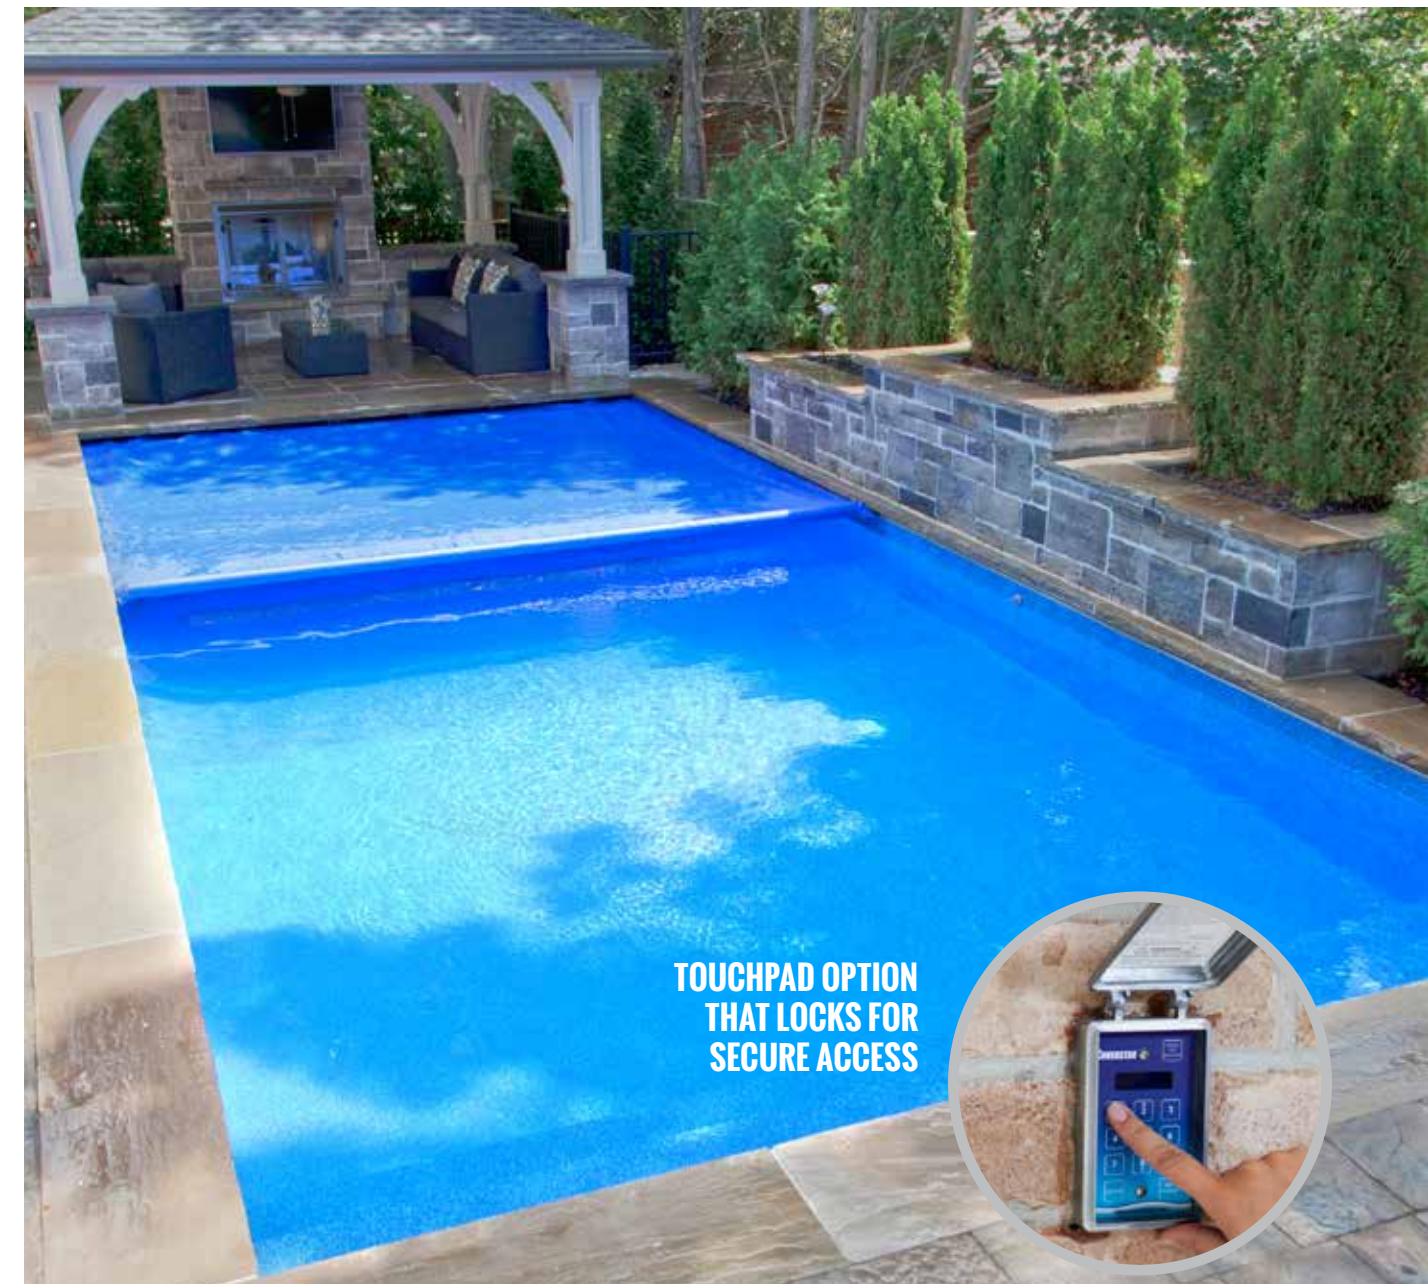

SPEND LESS TIME CLEANING & MORE TIME ENJOYING!

A Coverstar automatic cover keeps dirt and debris out of your pool. Time spent cleaning out dirt and leaves and putting in new chemicals is almost eliminated!