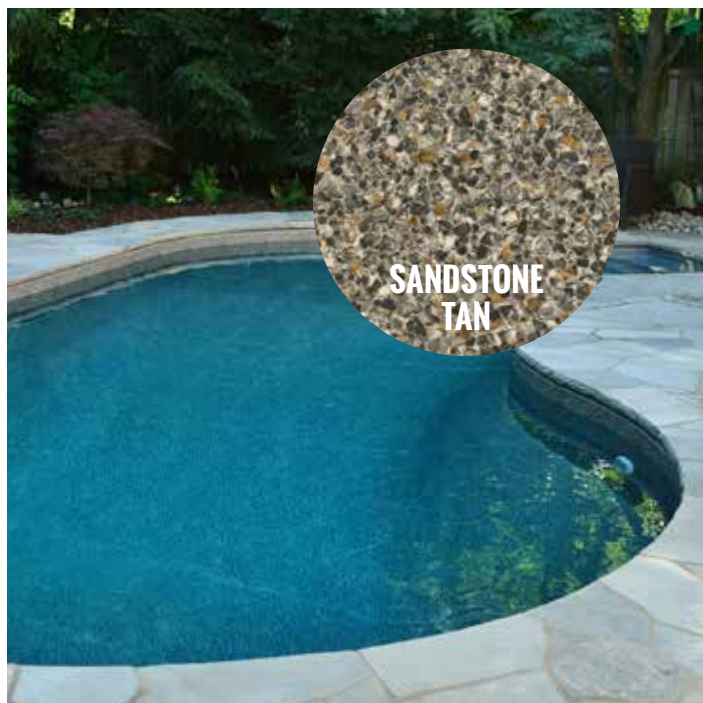

**SANDSTONE
TAN**