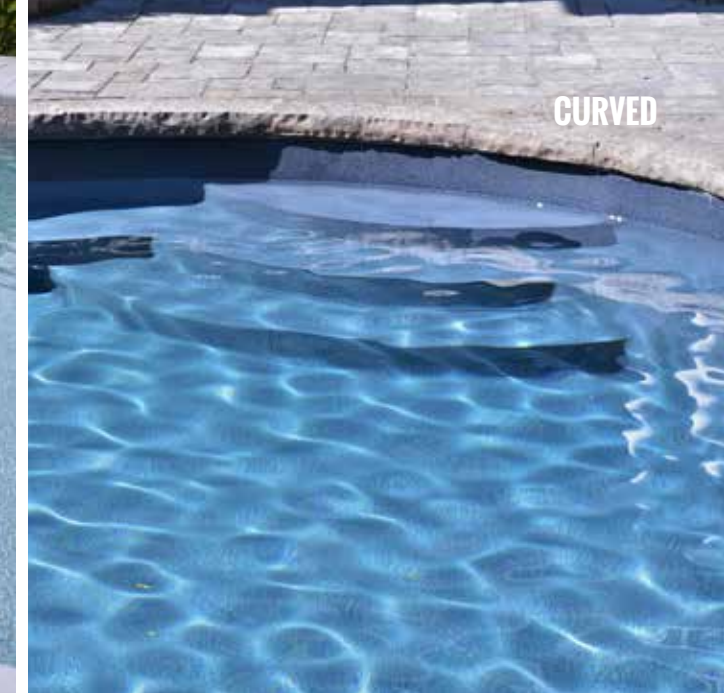

2. CHOOSE YOUR STEPS

VINYL OVER STEEL STEPS

Enhance the entrance to your swimming pool with sleek vinyl over steel steps making the perfect area to relax and catch some sun while still keeping cool in the pool.