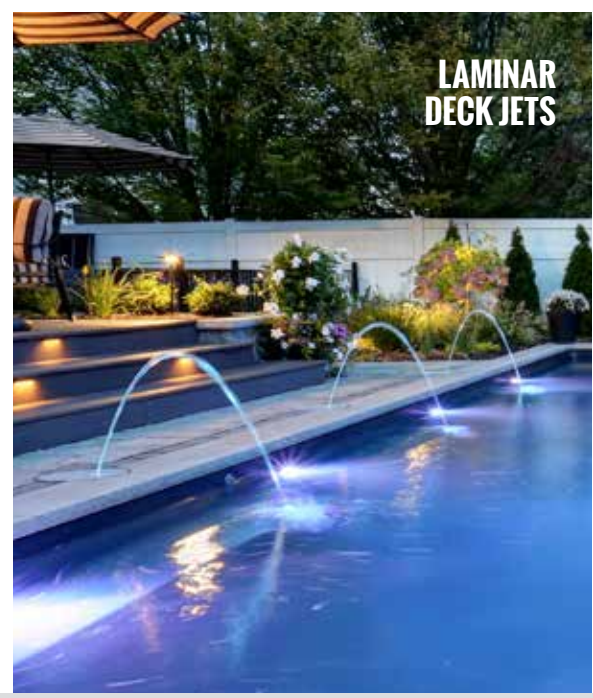

THE LANGOIS

RECTANGLE
18' X 42'

FULL
BLACK GALAXY
LINER

5 LAMINAR
DECK JETS

CORNER
VINYL OVER
STEEL STEPS

1' DEPTH

3' DEPTH

8' DEPTH

THE PERFECT BACKYARD RETREAT

The Langois pool is the perfect backyard retreat with ample space for entertaining, tanning and everything in between.

The clean, linear lines of this large rectangular pool, not only fit nicely within the yard, but they also highlight the rich sophistication in the pool. As you walk out from the back doors of the home, the first thing that catches your eyes is the beautiful natural stone Sheer Descent water feature wall.

The five LED backlit Laminar Jets surrounding the pool help to create various moods. The custom Vinyl Over Steel Corner steps with bench invite you to relax within the pool and enjoy the beautiful backdrop of the lavish gardens. The stark contrast between the natural stone coping and the Black Galaxy Liner really help to accentuate magnificence of this outdoor retreat.

Whether it is a black tie dinner party, or a Saturday afternoon lounging by the pool, this backyard retreat offers everything and more.

We had a fantastic experience with Boldt. Everything exceeded our high expectations. Just opened our pool for the third season and it looks just as good as the day it was completed. It's great to know of a company that doesn't compromise on quality!