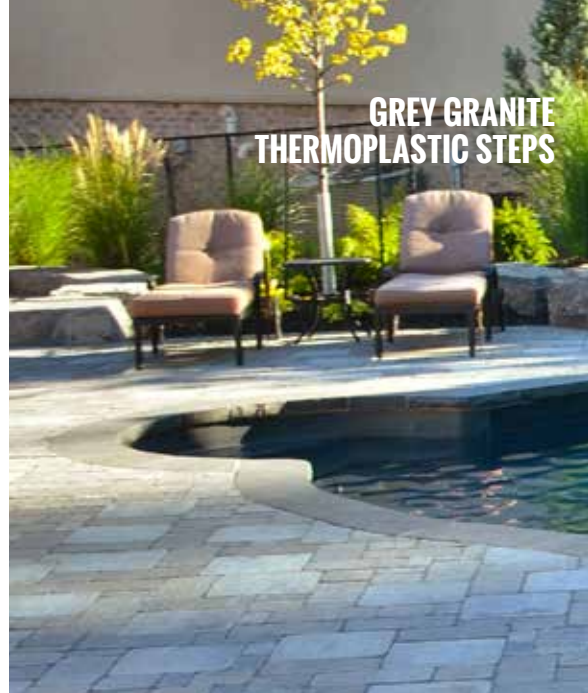

FULL BLACK GALAXY LINER WATER DEPTH CHART

The workmanship was excellent and your workers were very easy to relate to. It was a pleasant surprise to find no hidden costs and the documentation supplied was very helpful. We would have no hesitation in recommending your pools to any prospective buyer.

GREY GRANITE THERMOPLASTIC STEPS