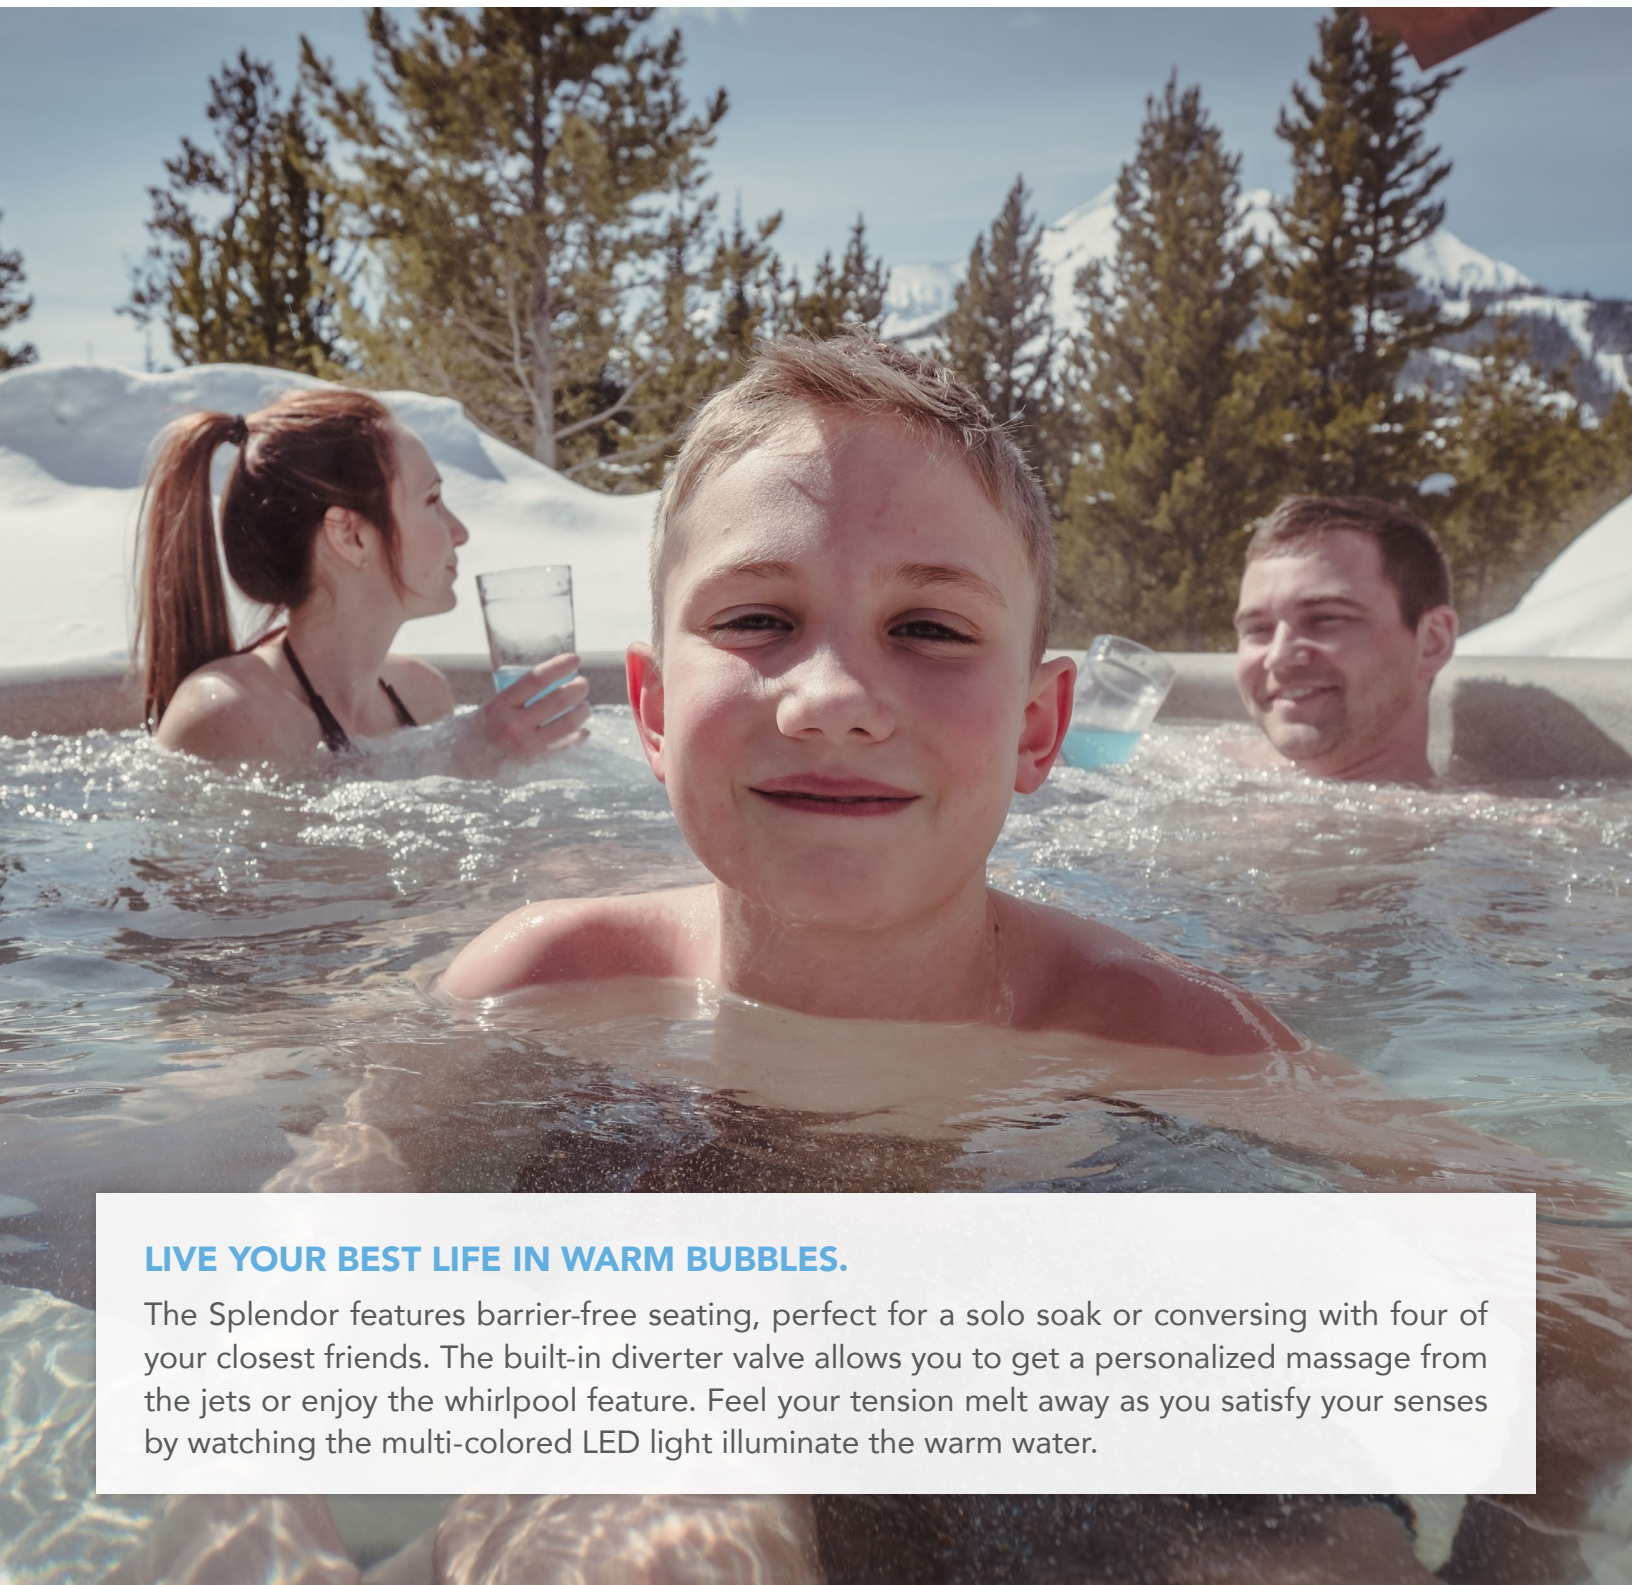

*Sand shell with  
Espresso cover*

*Taupe shell with  
Gray cover*

*Espresso shell with  
Espresso cover*

FANTASY SPAS®  
**SPLENDOR®**

FANTASY SPAS®

**LIVE YOUR BEST LIFE IN WARM BUBBLES.**

The Splendor features barrier-free seating, perfect for a solo soak or conversing with four of your closest friends. The built-in diverter valve allows you to get a personalized massage from the jets or enjoy the whirlpool feature. Feel your tension melt away as you satisfy your senses by watching the multi-colored LED light illuminate the warm water.