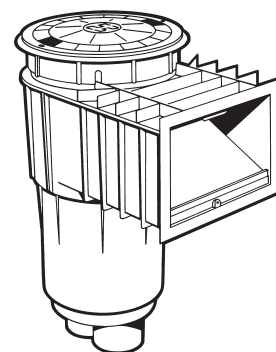

Automatic Skimmers

REPLACEMENT PARTS (continued)

Cat. Nos. SP1075, 1075T, 1076, 1077

Part No.	Description	Ctn. Qty.
SPX1075C1	Cover, White	10
SPX1084Z9	Cover Screw	10
SPX1075B	Adjusting Collar	10
SPX1082K	Weir	10
SPX1082CA	Basket – 6 1/2" O.D. x 5"	18
SPX1075E	Basket Support Ring	5
SPX1075F	Flo-Control Slide Plate w/Screw	10
SPX1075L	Multi-Flo Valve Control (SP1075T)	1
SPX1084L	Face Plate (SP1076)	20
SPX1085B	Face Plate (SP1077)	10
SPX1084B	Gasket (SP1076)	10
SPX1085D	Gasket (SP1077)	10
SPX1084Z4A	Face Plate Screw Set (Self-Tapping) (SP1076)	10
SPX1084Z4AM	Face Plate Screw Set – 1 1/4" long (Self-Tapping)	10
SPX1085Z1A	Face Plate Screw Set (Self-Tapping) (SP1077)	10
SPX1085Z1AM	Face Plate Screw Set – 1 1/4" long (Self-Tapping)	10

SP1071

Cat. No. SP1070, SP1071 Series Skim-Master

SPX1070Z3	Cover Retaining Screw	25
SPX1070C	Cover, White	10
SPX1070C10	Cover, Tan	10
SPX1070B	Adjusting Collar, White	10
SPX1070B10	Adjusting Collar, Tan	5
SPX1070E2	Basket Handle	10
ECX1019	Adjusting Collar Screw	25
SPX1070KHR	Weir Assembly w/Bumper Pad (for 1070 Series)	10
SPX1071K	Weir Assembly w/Bumper Pad (for 1071 Series)	10
SPX1070E	Basket – 8 1/4" O.D. x 5 1/4"	12
SPX1082H1B	Flo-Control Slide Plate w/Screw	10
SP1070FV	Float Valve Assembly	24
SPX1070FA	Flo-Control Trimmer Plate w/Screw	10

Part Number	Description	Ctn. Qty.
SPX1067C	Brush Set	10
SPX1067QA	Quik-Snap Handle Connector w/Spring	25
SPX0068Z1A	Bracket Bolt w/Nut	10

Cat. No. SP1068 / SP1068DL / 1069 / 1069DL Super-Vacs

SPX1068G3	Brush (Set of 3) – for SP1068	5
SPX1069B3	Brush (Set of 3) – for SP1069	5
SPX1068C	Knurled Locknut	10
SPX1068DE	Swivel Hose Connector Set, 1 1/4" and 1 1/2"	5
SP1068FA	Weight Pak (Set of 3)	25
SPX0068Z1A	Bracket Bolt w/Nut	10
SPX1067QA	Quik-Snap Handle Connector w/Spring	25
SPX1067S	Snap-Spring only	25
SPX1068A	Upper Body	10