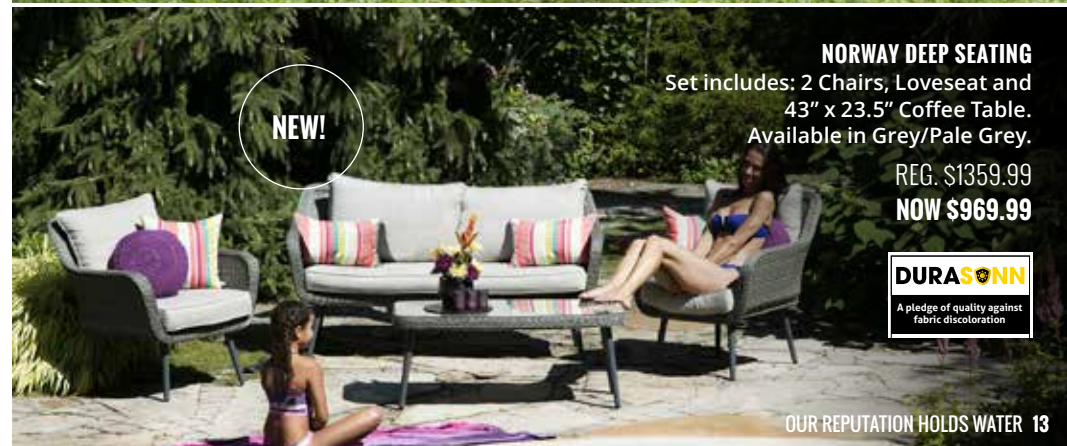

Set includes: 2 Piece Bed with Canopy.

REG. \$1395.99 **NOW \$996.99**

12 **BOLDT POOLS & SPAS** CREATE YOUR BACKYARD ESCAPE WITH US!

Seat Not As Shown

ADDISON NEST SWIVEL SEAT
360° Swivel Chair with Toss Pillows.
Charcoal with Stripe Cushion.
REG. \$620.99 **NOW \$439.99**

NEW!

NORWAY DEEP SEATING
Set includes: 2 Chairs, Loveseat and
43" x 23.5" Coffee Table.
Available in Grey/Pale Grey.

REG. \$1359.99
NOW \$969.99

DURASONN
A pledge of quality against
fabric discoloration

OUR REPUTATION HOLDS WATER 13