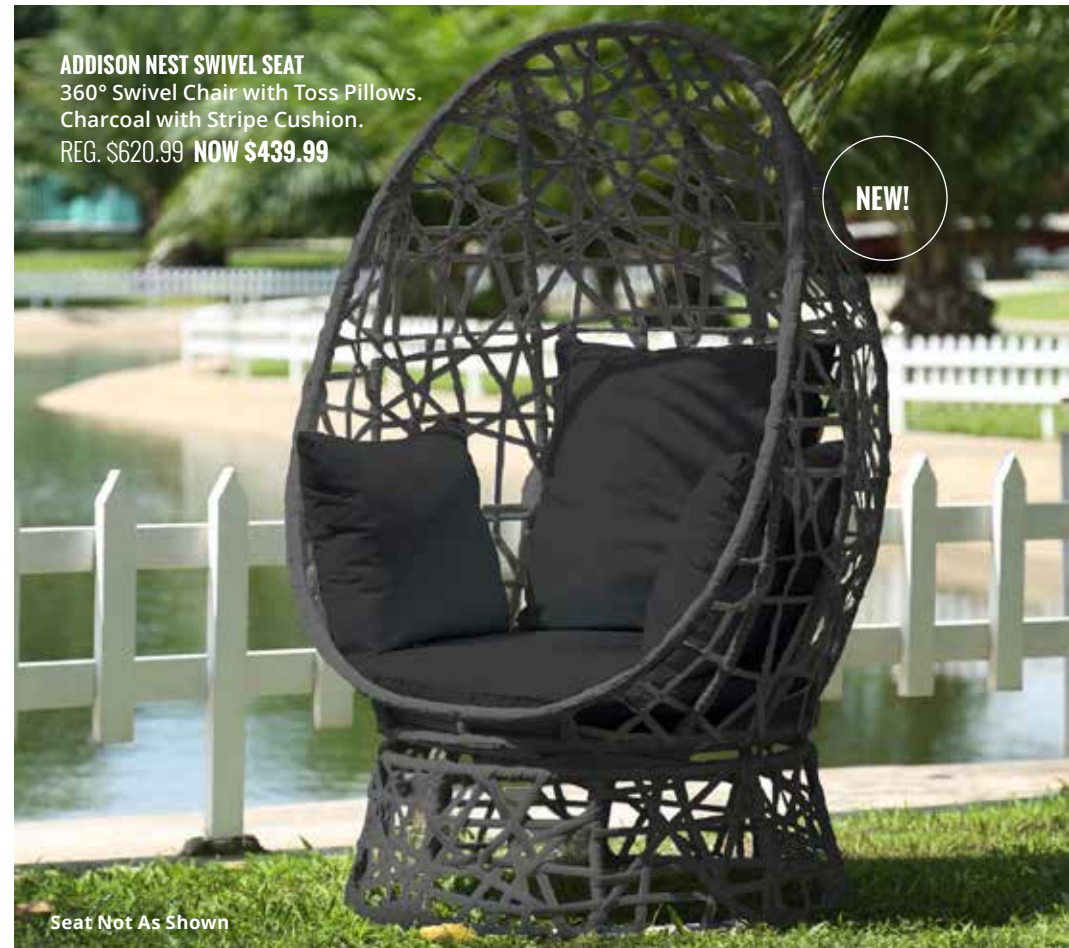

Set includes: Sofa/Chaise Lounge/Day Bed.

REG. \$1413.99 **NOW \$999.99**

NEW!

THIS MULTI-FUNCTIONAL
PIECE CONVERTS FROM SOFA
INTO TWO CHAISE LOUNGES!
→

SIDE TABLE
REG. \$174.99
NOW \$124.99

THE MOON BED

If you've ever sat in a Moon Bed you understand an entirely new level of comfort. Combining style, comfort, and shade, the moon bed collection provides ample room for spacious relaxation, with the opportunity to add shade or let the sun shine through. Available in Grey Wicker with Grey Cushion and Canopy; Grey Wicker with Blue Cushion and Canopy; and Black Wicker with Red Cushion and Canopy. Features aluminum frame and outdoor wicker.

Set includes: 2 Piece Bed with Canopy.

REG. \$1395.99 **NOW \$996.99**

12 PIONEER FAMILY POOLS CREATE YOUR BACKYARD ESCAPE WITH US!

Seat Not As Shown

ADDISON NEST SWIVEL SEAT
360° Swivel Chair with Toss Pillows.
Charcoal with Stripe Cushion.
REG. \$620.99 **NOW \$439.99**