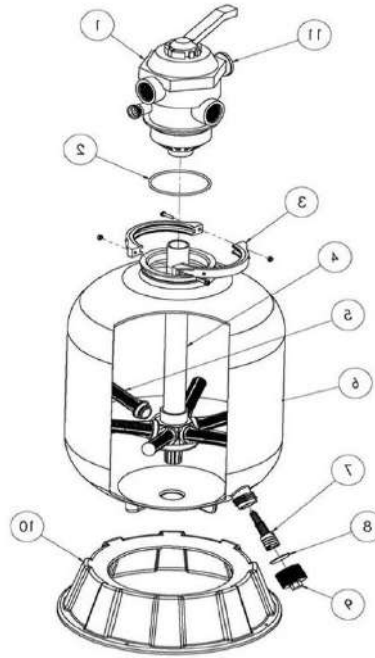

STA-RITE - SAND FILTER PARTS - CRISTAL FLO II (2009 - CURRENT)

ITEM PART NUMBER	KEY	PRINTED DESCRIPTION	RETAIL PRICE	QTY TO ORDER
ACC-262506	1	VALVE 1-1/2 IN. 6-WAY CLAMP STYLE 1 4 6 8 10	170.99	
ACC-262525	1	VLV 2" TOP MNT HYBRID W/FITTINGS	289.99	
PTS-272541	2	ORNG 4.60ID x 3/16" DIA	9.99	
PTS-152165	3	ASY VLV CLMP 2 PIECE W/SCR & NUTS	29.99	
PTS-152229	4	ASY STNDP SD35	152.99	
PTS-152228	4	STNDP ASY SD40	140.99	
PTS-152227	4	ASY STNDP SD60	163.99	
PTS-152000	4	STNDP ASY SD70	162.99	
PTS-152226	4	ASY STNDP SD80	128.99	
PTS-152238	4	STANDPIPE ASY SD80 2"	135.99	
PTS-150084	5	LAT SD LNG	7.99	
PTS-150085	5	LAT SD EX LNG	10.99	
PTS-145364	6	TNK CFII 16 BLK ONLY REPLACEMENT	336.99	
PTS-145365	6	TNK CFII 19 BLK ONLY REPLACEMENT	446.99	
PTS-145366	6	TNK CFII 22 BLK ONLY REPLACEMENT	618.99	
PTS-145369	6	TNK CFII 24 BLK ONLY REPLACEMENT	748.99	
PTS-145370	6	TNK CFII 26 BLK ONLY REPLACEMENT	878.99	
PTS-154711Z	7	DRAIN SAND FILTER	20.99	
PTS-154715	8	GSKT SAND DRN	6.99	
PTS-154712Z	9	DRAIN CAP SAND FILTER	37.99	
PTS-154926	10	FT TR/TA 40 50 60 TNK BLK	121.99	
PTS-154520	10	FT TR60 ROUND BLK	125.99