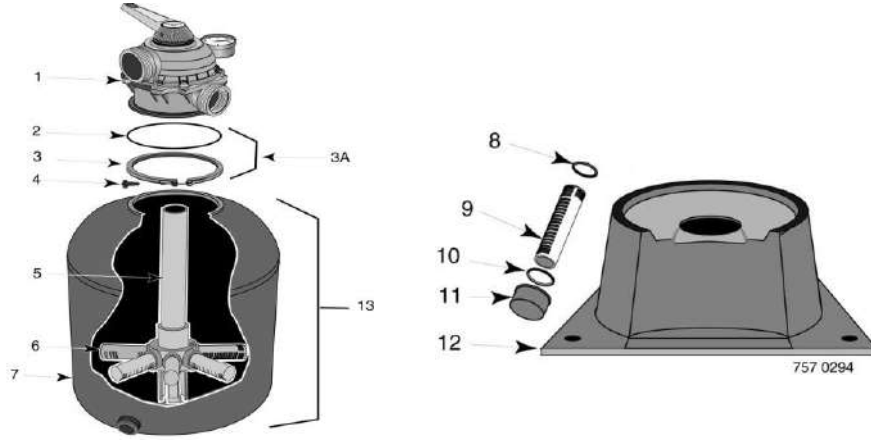

STA-RITE - SAND FILTER PARTS - CRISTAL FLO HIGH RATE

ITEM PART NUMBER	KEY	PRINTED DESCRIPTION	RETAIL PRICE	QTY TO ORDER
ACC-14971TM22L	1	MULTIPOINT VALVE TOP MOUNT-MODEL T-240BP-2 1	252.99	
ACC-261186	2	VALVE 1-1/2" TOP MT. CLAMP STYLE	216.99	
PTS-U9369	2	ORNG #2-442 N674 70DURO	19.99	
PTS-WC1987A	3	V CLMP AQTLS SANDFLT GREIF C	184.99	
PTS-WC3622	4	CLMP KNOB	15.99	
PTS-242000110	5	COL HUB ASY	128.99	
PTS-WC137516P	5	COL HUB ASY	131.99	
PTS-WC137517P	5	COL HUB ASY	135.99	
PTS-WC137519P	5	COLLECTOR HUB ASY	131.99	
PTS-246000003	6	LAT	11.99	
PTS-247000075Z	6	LATERAL	17.99	
PTS-211800100	6	LAT FOR 30IN TANK CRISTAL-FLO	28.99	
PTS-U9370	8	ORNG REPLACES 35505-1	1.99	
PTS-246000003	9	LAT	11.99	
PTS-U9371	10	ORNG	3.99	
PTS-149650025	11	THDD CAP	33.99	
PTS-239000105A	12	PEDESTAL W/INSRT 30" TNK	185.99	
PTS-C1985	N/S	UNION HALF PKG	51.99	
PTS-336000023T	N/S	GA 2" TAPED BCK MNT 1/4NPT #20W1005PH	55.99	
PTS-WC11987	N/S	CLMP KIT	228.99	