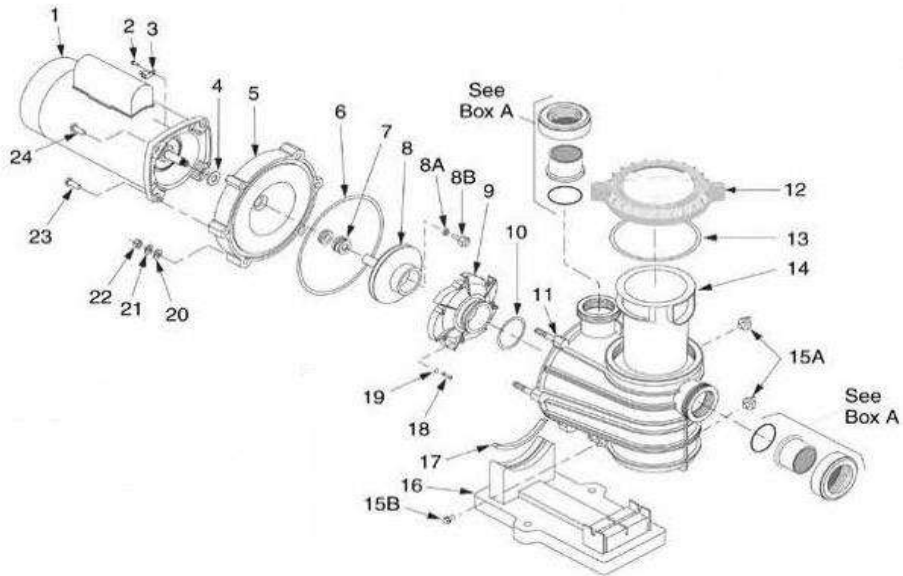

STA-RITE - PUMP PARTS - DYNA-PRO/DYNA-PRO E PUMP

ITEM PART NUMBER	KEY	PRINTED DESCRIPTION	RETAIL PRICE	QTY TO ORDER
PTS-U30692SS	2	10X1/2 PAN PHH SCR SELF TAP TYPE B	2.99	
PTS-U17568	3	CLIP GROUND/BONDING LUG	13.99	
PTS-173510009	4	SLNGER PMP SHAFT 1/16"	1.99	
PTS-C3184P	5	SLPL	145.99	
PTS-U9373Z	6	ORING 8.315"x0.275"	10.99	
PTS-173510101S	7	SEAL PKG .75in EPDM/CARB/CER/TYPE 6	31.99	
PTS-C105236P	8	IMP	58.99	
PTS-C105236PB	8	IMP	58.99	
PTS-C105236PC	8	IMP	58.99	
PTS-C105236PDA	8	IMP	58.99	
PTS-C105236PEA	8	IMP	58.99	
PTS-373376080	8B	IMP SCR	23.99	
PTS-373376080	8B	IMP SCR	23.99	
PTS-C1270PB	9	DIFF	36.99	
PTS-C1270PC	9	DIFF	36.99	
PTS-C1270P	9	DIFF	36.99	
PTS-U9374Z	10	ORING 2.475"x0.210"	6.99	
PTS-357098Z	10	KIT ORNG DIFF BLUE MAXPR INTPRO/DYN 7/1/16 PRESS	6.99	
PTS-C7671P	11	BDY TNK/TRAP	339.99	
PTS-173070111S	12	TRAP LID ASY	86.99	
PTS-355051440	13	ORNG 6.9 OD 6.35 ID	22.99	
PTS-C858PZ	14	BASKET STRAINER TRAP	16.99	
PTS-U178920PZ	15A	DRAIN PLUG ASY WITH ORING	5.99	
PTS-U30919SS	15B	SCR HEX WSHR HD 5/16	4.99