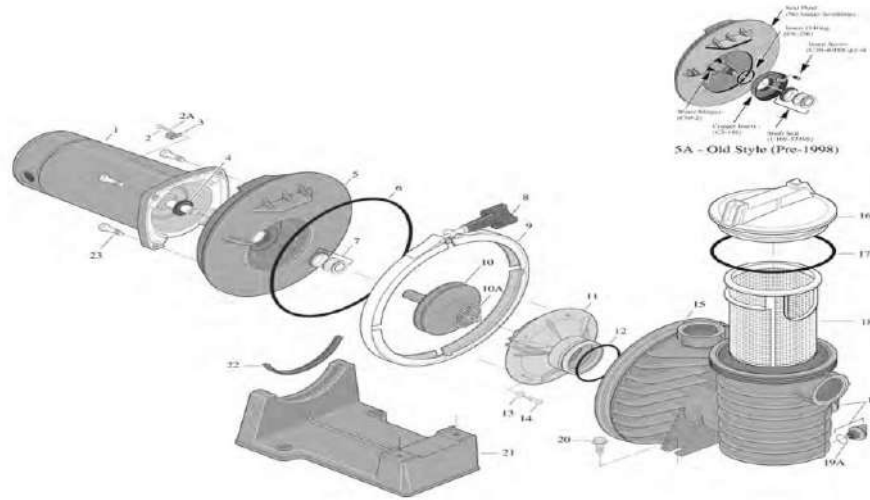

STA-RITE - PUMP PARTS - MAX-E-GLAS II / DURA-GLAS II PUMP

ITEM PART NUMBER	KEY	PRINTED DESCRIPTION	RETAIL PRICE	QTY TO ORDER
PTS-U30692SS	2	10X1/2 PAN PHH SCR SELF TAP TYPE B	2.99	
PTS-U4322SS	2A	#10 EXT TOOTH WSHR	1.99	
PTS-U17568	3	CLIP GROUND/BONDING LUG	13.99	
PTS-173510009	4	SLNGER PMP SHAFT 1/16"	1.99	
PTS-C203194P	5	SLPL KIT P4E & P4R BOX #6	207.99	
PTS-U9228AZ	6	ORING	11.99	
PTS-173510101S	7	SEAL PKG .75in EPDM/CARB/CER/TYPE 6	31.99	
PTS-WC3622	8	CLMP KNOB	15.99	
PTS-C1937A	9	V CLMP FOR TNK BDY W/O	129.99	
PTS-C105238P	10	IMPELLER ASY	96.99	
PTS-C105238PB	10	IMPELLER ASY	96.99	
PTS-C105238PDBA	10	IMP ASY 3 PHASE	99.99	
PTS-373376081	10A	IMP SCR	27.99	
PTS-373376080	10A	IMP SCR	23.99	
PTS-C1271P1	11	DIFF	39.99	
PTS-C1271P	11	DIFF	37.99	
PTS-U9374Z	12	ORING 2.475"x0.210"	6.99	
PTS-U4321SS	13	#8 EXT TOOTH WSHR	1.99	
PTS-U30542SS	14	SCR 8-32X7/8 HX HD MACH	2.99	
PTS-U30922SS	14	MACH SCR HX HD 8-32	0.99	
PTS-C17659P	15	TNK BDY ASY	349.99	
PTS-C3185P	16	TRAP CVR	76.99	
PTS-C3185P3	16	TRAP CVR 6"CHEM RESISTNT	101.99	
PTS-U9375	17	ORNG MRC 525LF COMP 8438 MINN. P/N	19.99	
PTS-C858PZ	18	BASKET STRAINER TRAP	16.99	
PTS-U178920PZ	19	DRAIN PLUG ASY WITH ORING	5.99