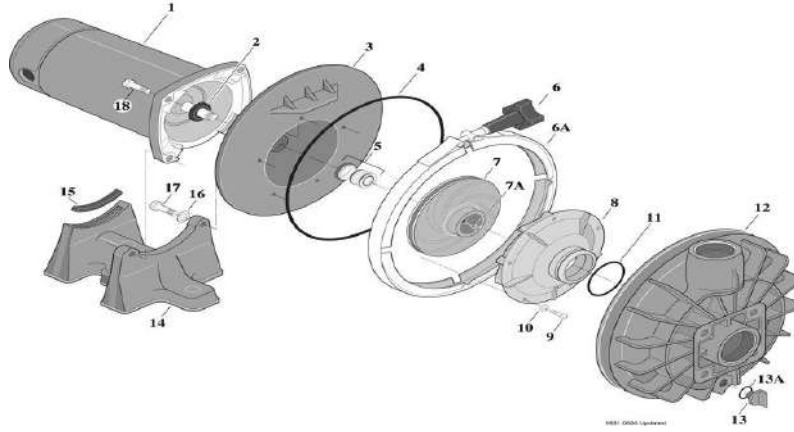

STA-RITE - PUMP PARTS - MAX-E-GLAS / DURA-GLAS PUMP

ITEM PART NUMBER	KEY	PRINTED DESCRIPTION	RETAIL PRICE	QTY TO ORDER
PTS-173510009	2	SLNGR PMP SHAFT 1/16"	1.99	
PTS-C203193P	3	SLPL KIT PE & P2R BOX #6	207.99	
PTS-U9228AZ	4	ORING	11.99	
PTS-173040100S	5	SEAL SHAFT SVC PKG	15.99	
PTS-WC3622	6	CLMP KNOB	15.99	
PTS-C1937A	6A	V CLMP FOR TNK BDY W/O	129.99	
PTS-C560	7	IMP	134.99	
PTS-C3012	7A	IMP SCR	9.99	
PTS-C1217P	8	DIFF	35.99	
PTS-C1216P	8	DIFF	36.99	
PTS-C1200PA	8	DIFF MAXEGLS/DURAGLS I	38.99	
PTS-U30542SS	9	SCR 8-32X7/8 HX HD MACH	2.99	
PTS-U4321SS	10	#8 EXT TOOTH WSHR	1.99	
PTS-U9226Z	11	ORING 2-226 BUNA 70	3.99	
PTS-C17647P1	12	TNK BDY	165.99	
PTS-U178920PZ	13	DRAIN PLUG ASY WITH ORING	5.99	
PTS-U9359	13	ORNG #2-112 N674-70	0.99	
PTS-C10442P	14	PLSTC BASE ASY KIT	54.99	
PTS-C10441P	14	PLSTC BASE ASY (KIT)	60.99	
PTS-C3511	15	MTR PAD	3.99	
PTS-U4342SS	16	WSHR STD 13/16 x 13/32	2.99	
PTS-U3074SS	17	SCR 3/8-16x1" HEX HD CAP SS	4.99	
PTS-U3077SS	18	3/8-16X1-3/4 HEX CAPSCR	6.99	

STA-RITE - PUMP PARTS - SUCTION TRAP (DURA-GLASS)

ITEM PART NUMBER	KEY	PRINTED DESCRIPTION	RETAIL PRICE	QTY TO ORDER
PTS-C3139P1	2	CVR	71.99	
PTS-U9229Z	3	ORING 2-435	16.99	
PTS-C10833PZ	4	BASKET STRAINER 5"	15.99	
PTS-C15353P1	5	TRAP	133.99	
PTS-C20123Z	6	GASKET SUCTION	10.99	
PTS-U178920PZ	6A	DRAIN PLUG ASY WITH ORING	5.99	
PTS-U9359	7	ORNG #2-112 N674-70	0.99	
PTS-U3064SS	7A	SCR 5/16-18X1-1/4 HEX	4.99	
PTS-U4311SS	8	WSHR 5/16" MED KANTLINK	2.99	
PTS-U4341SSZ	8	WASHER 5/16 FLAT	2.99	
PTS-PKG 115	N/S	TRAP PKG 5IN DURA-GLASS POOL PMP	178.99	