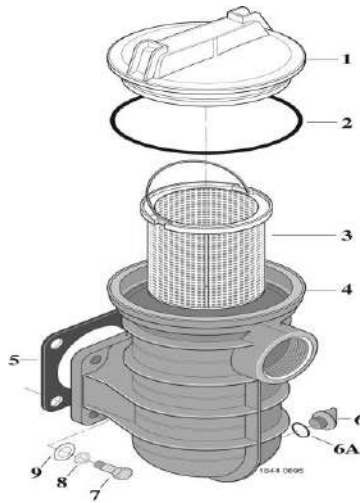

STA-RITE - PUMP PARTS - MAX-E-GLAS / DURA-GLAS PUMP

ITEM PART NUMBER	KEY	PRINTED DESCRIPTION	RETAIL PRICE	QTY TO ORDER
PTS-173510009	2	SLNGR PMP SHAFT 1/16"	1.99	
PTS-C203193P	3	SLPL KIT PE & P2R BOX #6	207.99	
PTS-U9228AZ	4	ORING	11.99	
PTS-173040100S	5	SEAL SHAFT SVC PKG	15.99	
PTS-WC3622	6	CLMP KNOB	15.99	
PTS-C1937A	6A	V CLMP FOR TNK BDY W/O	129.99	
PTS-C560	7	IMP	134.99	
PTS-C3012	7A	IMP SCR	9.99	
PTS-C1217P	8	DIFF	35.99	
PTS-C1216P	8	DIFF	36.99	
PTS-C1200PA	8	DIFF MAXEGLS/DURAGLS I	38.99	
PTS-U30542SS	9	SCR 8-32X7/8 HX HD MACH	2.99	
PTS-U4321SS	10	#8 EXT TOOTH WSHR	1.99	
PTS-U9226Z	11	ORING 2-226 BUNA 70	3.99	
PTS-C17647P1	12	TNK BDY	165.99	
PTS-U178920PZ	13	DRAIN PLUG ASY WITH ORING	5.99	
PTS-U9359	13	ORNG #2-112 N674-70	0.99	
PTS-C10442P	14	PLSTC BASE ASY KIT	54.99	
PTS-C10441P	14	PLSTC BASE ASY (KIT)	60.99	
PTS-C3511	15	MTR PAD	3.99	
PTS-U4342SS	16	WSHR STD 13/16 x 13/32	2.99	
PTS-U3074SS	17	SCR 3/8-16x1" HEX HD CAP SS	4.99	
PTS-U3077SS	18	3/8-16X1-3/4 HEX CAPSCR	6.99	

STA-RITE - PUMP PARTS - SUCTION TRAP (DURA-GLASS)

ITEM PART NUMBER	KEY	PRINTED DESCRIPTION	RETAIL PRICE	QTY TO ORDER
PTS-C3139P1	2	CVR	71.99	
PTS-U9229Z	3	ORING 2-435	16.99	
PTS-C10833PZ	4	BASKET STRAINER 5"	15.99	
PTS-C15353P1	5	TRAP	133.99	
PTS-C20123Z	6	GASKET SUCTION	10.99	
PTS-U178920PZ	6A	DRAIN PLUG ASY WITH ORING	5.99	
PTS-U9359	7	ORNG #2-112 N674-70	0.99	
PTS-U3064SS	7A	SCR 5/16-18X1-1/4 HEX	4.99	
PTS-U4311SS	8	WSHR 5/16" MED KANTLINK	2.99	
PTS-U4341SSZ	8	WASHER 5/16 FLAT	2.99	
PTS-PKG 115	N/S	TRAP PKG 5IN DURA-GLASS POOL PMP	178.99	