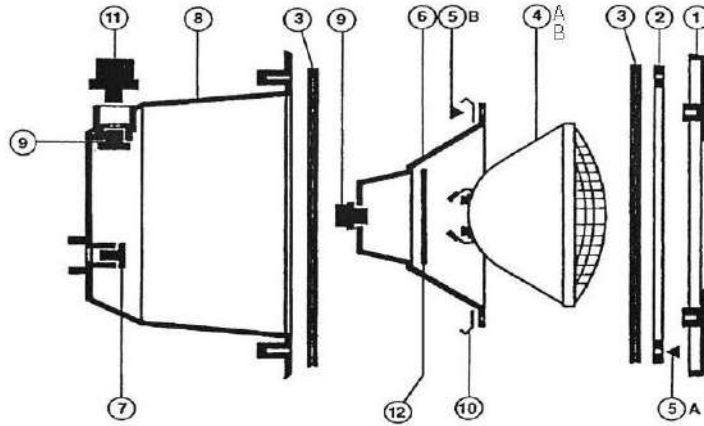

HAYWARD - LIGHTING PARTS - COLORLOGIC

ITEM PART NUMBER	KEY	PRINTED DESCRIPTION	RETAIL PRICE	QTY TO ORDER
PTS-SPX0507A1		FRONT FRAME,ABS WHITE	49.99	
PTS-SPX0506D		GASKET	23.99	
PTS-SPX0507D		BACK FRAME RING	47.99	
PTS-SPX0607Z1A		SCREW SET	24.99	
PTS-SPX0507A1DGR		FRONT FRAME,ABS DARK GREY	49.99	
PTS-SPX0525Z1		SCREW SET-RET.SP0520 SERIES	14.99	
PTS-SPX0533Z1		SCREW SET-RET.SP0530 SERIES	15.99	

HAYWARD - LIGHTING PARTS - PRO SERIES SP120, SP300

ITEM PART NUMBER	KEY	PRINTED DESCRIPTION	RETAIL PRICE	QTY TO ORDER
PTS-PRXD240P	1	PRO SERIES FACE PLATE	34.99	
PTS-PRX9513	2	LIGHT FLANGE	14.99	
PTS-PRX20008	3	NICHE GASKET 2PAK	24.99	
PTS-PRX500960	4B	WHITE LED BULB	181.99	
PTS-SPX050LED	4C	PARS 56 LED LAMP 12VALPHCOLOUR	333.99	
PTS-SPX9LED100	4D	PROSERIES LED LAMP ASSY ALPHADIF	432.99	
PTS-ECX1901	5A	NICHE SCREW PAK	7.99	
PTS-ECX1900PAK	5B	LIGHT SCREW PAK	17.99	
PTS-PRX9472	6	LAMP BRACKET	19.99	
PTS-PRX20021	7	NICHE PLUG	2.99	
PTS-SPX9470	8	NICHE CONCRETE	311.99	
PTS-ECX3219	9	REMKE CONN.LIQUID TIGHT	14.99	
PTS-PRX9120	10	LAMP CLIP SET	12.99	
PTS-SPX9400PAK	11	LIGHT CONDUIT FITTING PAK	12.99	
PTS-SPX9400W		WINTERIZING BLOCK	17.99	
PTS-SPX9400W10		WINTERIZING BLOCK BULK	128.99	
PTS-PRX20007	12	O-RING	15.99	