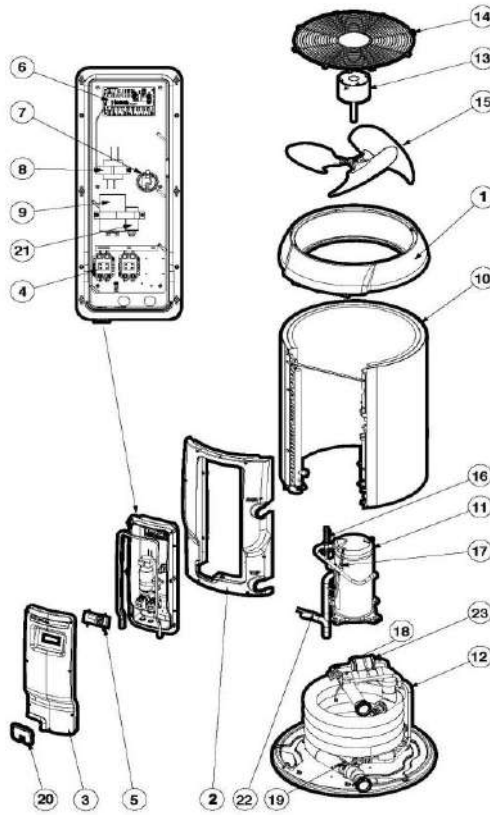

# HAYWARD - HEAT PUMP PARTS - HEATPRO HP20654TC, HP20854TC, HP21104TC

ITEM PART NUMBER	KEY	PRINTED DESCRIPTION	RETAIL PRICE	QTY TO ORDER
PTS-HPX01023502	1	TOP-FAN	128.99	
PTS-HPX01023505	3	CONTROL BOX	131.99	
PTS-HPX1985	4	CONTACTOR	71.99	
PTS-HPX26024139	5	CONTROL BOARD ASSY.	265.99	
PTS-HPX11024130	6	BOARD-CONTROL, INTERFACE	110.99	
PTS-HPX2181	7	WATER PRESSURE SWITCH	60.99	
PTS-HPX11023693	8	TRANSFORMER	39.99	
PTS-HPX11024270	9	CAPACITOR 45UF, 370VAC	40.99	
PTS-HPX11024272	9	CAPACITOR 70UF,370VAC	40.99	
PTS-SMX11022320	9	CAPACITOR, 80 UF, 440 VAC	52.99	
PTS-HPX24024241	10	BENT COIL W/GUARD, 2 SLAB	3050.99	
PTS-HPX11024204	11	COMPRESSOR	1986.99	
PTS-HPX24012850	12	HEX-TI, TUBE-IN-TUBE, 5.6 RVL	2322.99	
PTS-HPX24024712	12	CONDENSER	2322.99	
PTS-HPX11023564	13	FAN MOTOR (HP21002-2C)	317.99	
PTS-HPX15024321	15	4-BLADE FAN, 34 PITCH	125.99	
PTS-HPX11024258	16	REPLACEMENT HP SWITCH	72.99	
PTS-HPX11024259	17	REPLACEMENT LP SWITCH	77.99	

**HAYWARD - HEAT PUMP PARTS - HEATPRO HP20654TC, HP20854TC,  
HP21104TC CONTINUED**

ITEM PART NUMBER	KEY	PRINTED DESCRIPTION	RETAIL PRICE	QTY TO ORDER
PTS-HPX15012843	18	KIT-EXP VLV, 4TON, B20	156.99	
PTS-HPX15012842	18	KIT-EXP VLV, 8TON, B10	289.99	
PTS-HPX15012852	18	KIT-EXP VLV, 6TON, B30	0.99	
PTS-HPX2169	19	SENSOR	55.99	
PTS-HPX01023760	20	PLUG-ELECTRIC ENTRY	13.99	
PTS-HPX11024151	21	CAPACITOR - 7.5UF, 370VAC	17.99	
PTS-HPX11024169	22	SENSOR-DEFROST	30.99	
PTS-HPX1462	23	FILTER DRIER	71.99	
PTS-HPX10023517	N/S	WIRING HARNESS HP21002/23 &-6002	35.99	
PTS-HPX02024108	N/S	BLANKET-COMPRESSOR	107.99	
PTS-HPX10024732	N/S	COMPRESSOR EL. PLUG	32.99	
PTS-HPX10024289	N/S	COMPRESSOR EL. PLUG	32.99	
PTS-SMX15026191	N/S	VALVE-HOT GAS, BYPASS	303.99	
PTS-SMXHP2215	N/S	HOSE BARB SERVICE KIT	16.99	