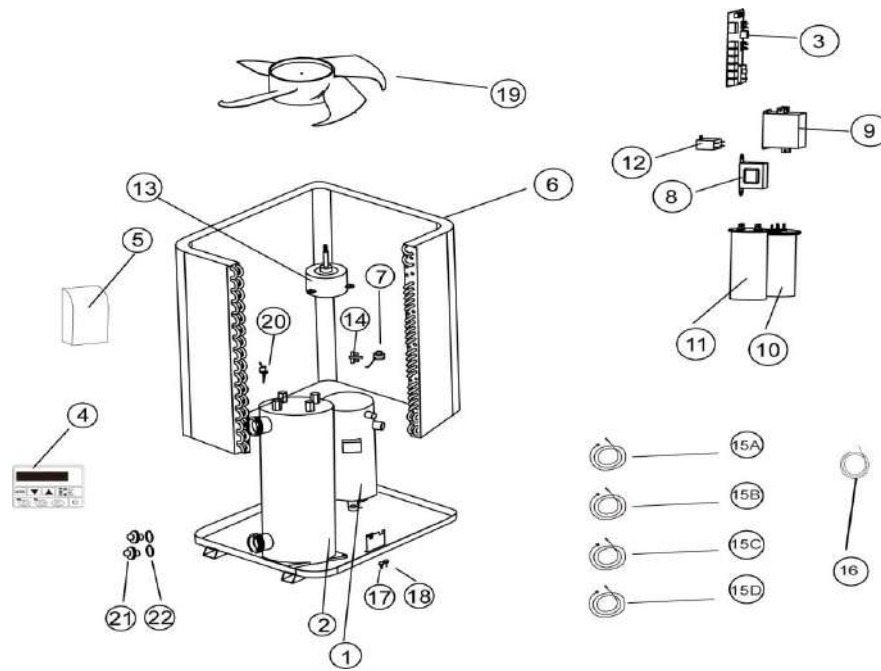

HAYWARD - HEAT PUMP PARTS - PHCP110 - NAUTYL 100 000 (2014 - 2016)

ITEM PART NUMBER	KEY	PRINTED DESCRIPTION	RETAIL PRICE	QTY TO ORDER
PTS-HPXWS110CCC	1	COMPRESSOR FOR PHCP110	2315.99	
PTS-HPXWS110THE	2	TITANIUM HEATEXCHANGER PHCP110	2098.99	
PTS-HPXWS56LC1	4	CONTROLLER 40K BTU 2017	220.99	
PTS-HPXWS56FCB	5	FULL SETLED COVER BOX PHCP5080	14.99	
PTS-HPXWS110E	6	EVAPORATOR FOR PHCP110	1446.99	
PTS-HPXWS110EV	7	EXPANSION VALVE FOR PHCP110	355.99	
PTS-HPXWS56T	8	FAIRLAND TRANSFORMER	62.99	
PTS-HPXWS56C	9	FAIRLAND CONTACTOR	125.99	
PTS-HPXWS80CC	10	COMPRESSOR CAPACITOR PHCP80	126.99	
PTS-HPXWS110CC	11	COMPRESSOR CAPACITOR PHCP110	133.99	
PTS-HPXWS80FMC	12	FAN MOTOR CAPACITOR PHCP80	22.99	
PTS-HPXWS110FM	13	FAN ELECTRIC MOTOR FOR PHCP110	364.99	
PTS-HPXWS56TMP	15A	POOL WATER TEMP SENSOR	15.99	
PTS-HPXWS56TMP	15B	POOL WATER TEMP SENSOR	15.99	
PTS-HPXWS56TMP	15C	POOL WATER TEMP SENSOR	15.99	
PTS-HPXWS56TMP	15D	POOL WATER TEMP SENSOR	15.99	
PTS-HPXWS56ATS	16	AIR TEMP SENSOR	15.99	
PTS-HPXWS110F	19	FAN FOR PHCP110	173.99	
PTS-HPXWS56WN	21	WATER NOZZLE 2PK	53.99	
PTS-HPXWS56OR	N/S	FAIRLAND HP UNION O-RING	1.99