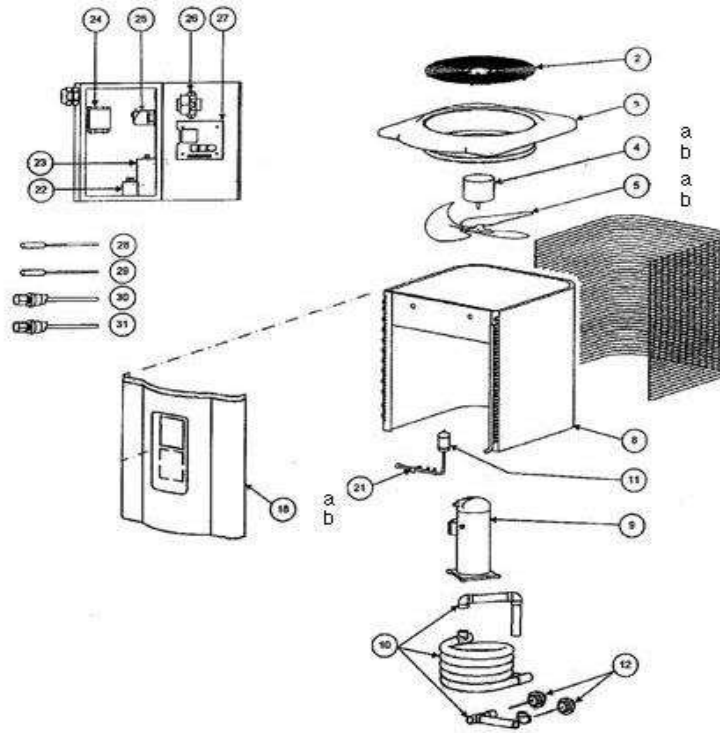

HAYWARD - HEAT PUMP PARTS - SUMMIT & HEATMASTER SUM25TAC, SUM3TAC, SUM4TAC, SUM5TAC, SUM8TAC

ITEM PART NUMBER	KEY	PRINTED DESCRIPTION	RETAIL PRICE	QTY TO ORDER
PTS-SMX309077011	3A	PANEL-TOP, TAN	196.99	
PTS-SMX303088001	4A	MOTOR-FAN, 1/5 HP 825 RPM	264.99	
PTS-SMX300055036	4B	MOTOR-FAN, 1/3 HP, 825 RPM	289.99	
PTS-SMX303140002	5A	BLADE-LAU 22/3/24	174.99	
PTS-SMX303140003	5B	BLADE-LAU 22/3/30	174.99	
PTS-SMX305099004	8	EVAPORATOR-7 TON	4531.99	
PTS-SMX301140003	9	COMPRESSOR-SCROLL, ZR-54	2356.99	
PTS-SMX300055034	11	DRYER-EKP083S	44.99	
PTS-SMX300055073	12	UNION-2 IN, BLACK, C&S	31.99	
PTS-SMX309077013	18A	PANEL-FRONT SMALL TAN	101.99	
PTS-SMX305050001	21C,21D	VALVE-EXPANSION, 6 TON	198.99	
PTS-SMX305099006	21E	VALVE-EXPANSION,10 TON	326.99	
PTS-SMX306088001	22	RUN CAP 5 MFD/370VAC	20.99	
PTS-HPX11024270	23	CAPACITOR 45UF, 370VAC	40.99	
PTS-SMX306000004	26	TRANSFORMER	58.99	
PTS-SMX306000016	27	CONTROL BOARD ASSY.	268.99	
PTS-SMX306000023	28	SENSOR-AIR-DEFROST	38.99	
PTS-SMX306000024	29	SENSOR-WATER	38.99	
PTS-SMX306000001	30	SWITCH-LOW PRESSURE	36.99