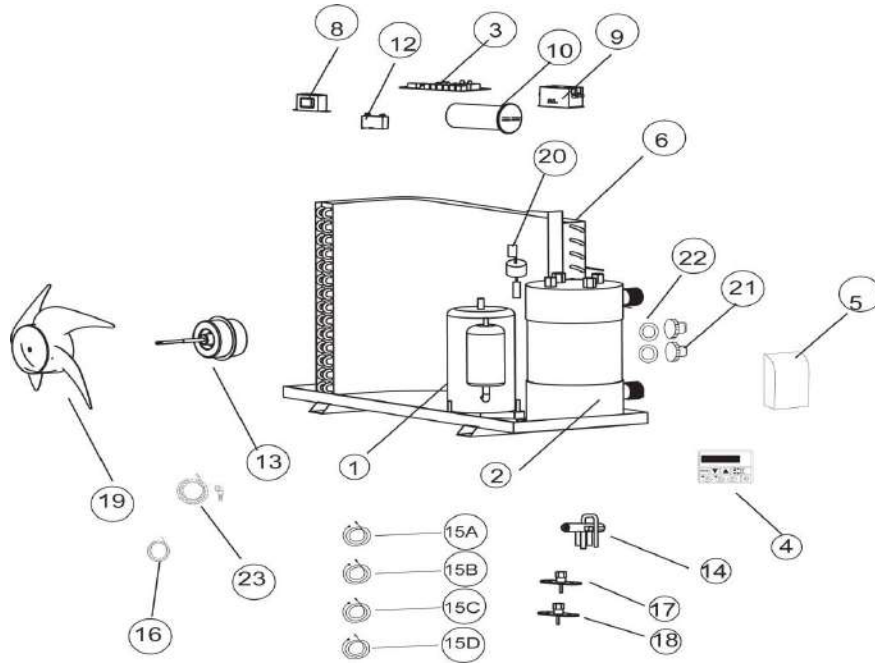

HAYWARD - HEAT PUMP PARTS - PHCP50 - NAUTYL 45 000 (2014 - 2018)

ITEM PART NUMBER	KEY	PRINTED DESCRIPTION	RETAIL PRICE	QTY. TO ORDER
PTS-HPXWS50CCC	1	COMPRESSOR HP50B	1005.99	
PTS-HPXWS50THEB	2	TITANIUM HEAT EXCHANGER PHCP50	1482.99	
PTS-HPXWS56LC1	4	CONTROLLER 40K BTU 2017	220.99	
PTS-HPXWS56FCB	5	FULL SETLED COVER BOX PHCP5080	14.99	
PTS-HPXWS50EB	6	EVAPORATOR FOR PHCP50	720.99	
PTS-HPXWS56T	8	FAIRLAND TRANSFORMER	62.99	
PTS-HPXWS56C	9	FAIRLAND CONTACTOR	125.99	
PTS-HPXWS56CC	10	COMPRESSOR CAPACITOR	86.99	
PTS-HPXWS50FMC	12	FAN MOTOR CAPACITOR 3UF	18.99	
PTS-HPXWS50FM	13	FAN ELECTRIC MOTOR	163.99	
PTS-HPXWS56FWV	14	4 WAY VALVE	188.99	
PTS-HPXWS56TMP	15A	POOL WATER TEMP SENSOR	15.99	
PTS-HPXWS56TMP	15B	POOL WATER TEMP SENSOR	15.99	
PTS-HPXWS56TMP	15C	POOL WATER TEMP SENSOR	15.99	
PTS-HPXWS56TMP	15D	POOL WATER TEMP SENSOR	15.99	
PTS-HPXWS56ATS	16	AIR TEMP SENSOR	15.99	
PTS-HPXWS50F	19	FAN	100.99	
PTS-HPXWS56WN	21	WATER NOZZLE 2PK	53.99	
PTS-HPXWS56DTJ	23	DRAINING TUBE & BLACK JOINT	18.99	
PTS-HPXWS56TL	N/S	TERMINAL BLOCK	34.99