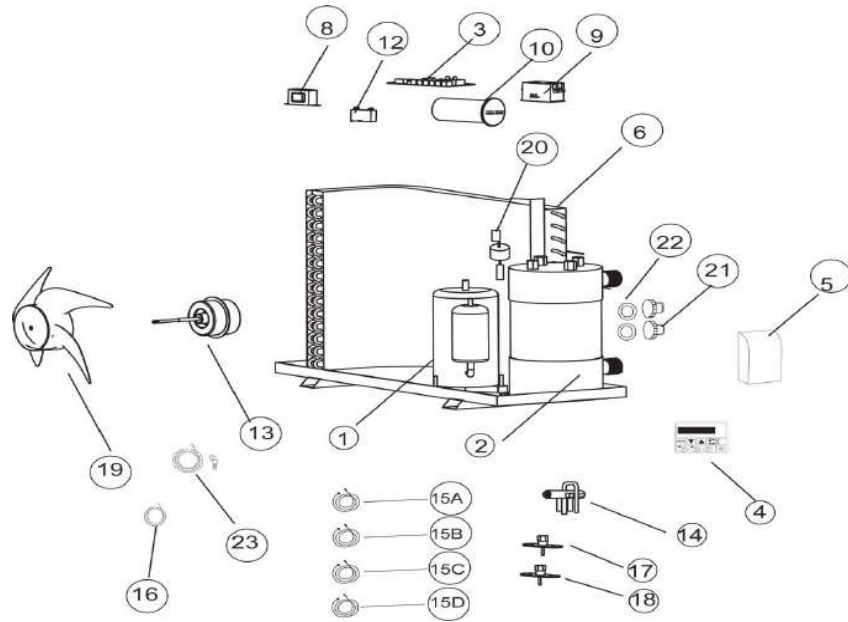

HAYWARD - HEAT PUMP PARTS - PHCP65 - NAUTYL 65 000 (2014 - 2018)

ITEM PART NUMBER	KEY	PRINTED DESCRIPTION	RETAIL PRICE	QTY TO ORDER
PTS-HPXWS65CCC	1	COMPRESSOR HP65B	1306.99	
PTS-HPXWS65THEB	2	TITANIUM HEAT EXCHANGER PHCP65	2098.99	
PTS-HPXWS56LC1	4	CONTROLLER 40K BTU 2017	220.99	
PTS-HPXWS56FCB	5	FULL SETLED COVER BOX PHCP5080	14.99	
PTS-HPXWS65EB	6	EVAPORATOR	1019.99	
PTS-HPXWS56T	8	FAIRLAND TRANSFORMER	62.99	
PTS-HPXWS56C	9	FAIRLAND CONTACTOR	125.99	
PTS-HPXWS56CC	10	COMPRESSOR CAPACITOR	86.99	
PTS-HPXWS65FMC	12	FAN MOTOR CAPACITOR 7UF	18.99	
PTS-HPXWS65FM	13	FAN ELECTRIC MOTOR	184.99	
PTS-HPXWS56FWV	14	4 WAY VALVE	188.99	
PTS-HPXWS56TMP	15A	POOL WATER TEMP SENSOR	15.99	
PTS-HPXWS56TMP	15B	POOL WATER TEMP SENSOR	15.99	
PTS-HPXWS56TMP	15C	POOL WATER TEMP SENSOR	15.99	
PTS-HPXWS56TMP	15D	POOL WATER TEMP SENSOR	15.99	
PTS-HPXWS56ATS	16	AIR TEMP SENSOR	15.99	
PTS-HPXWS65F	19	FAN	100.99	
PTS-HPXWS56WN	21	WATER NOZZLE 2PK	53.99	
PTS-HPXWS56DTJ	23	DRAINING TUBE & BLACK JOINT	18.99	
PTS-HPXWS56TL	N/S	TERMINAL BLOCK	34.99	
PTS-HPXWS56OR	N/S	FAIRLAND HP UNION O-RING	1.99