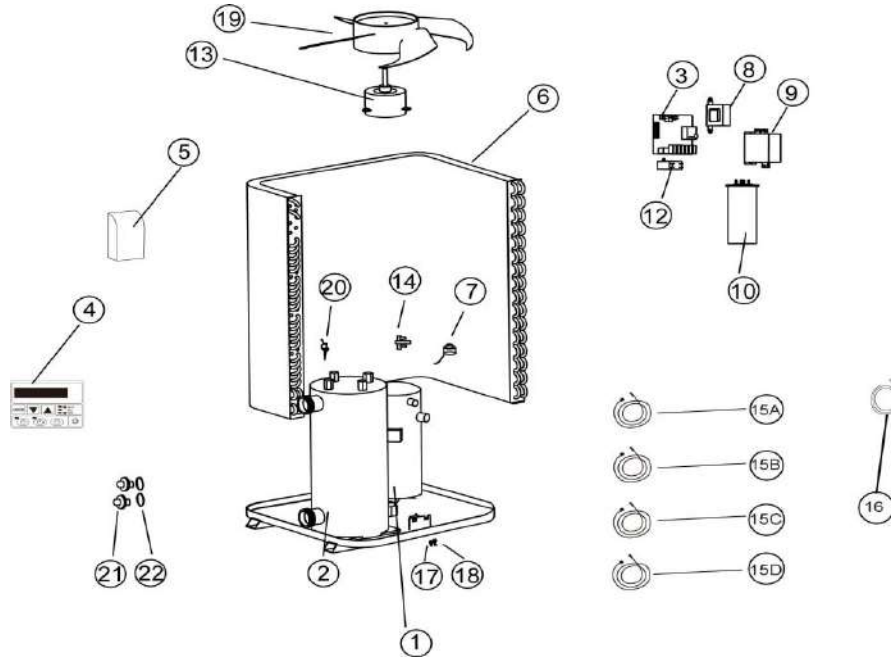

HAYWARD - HEAT PUMP PARTS - PHCP80 - NAUTYL 76 000 (2014 - 2018)

ITEM PART NUMBER	KEY	PRINTED DESCRIPTION	RETAIL PRICE	QTY TO ORDER
PTS-HPXWS80CCC	1	COMPRESSOR FOR PHCP 80	1910.99	
PTS-HPXWS80THEB	2	TITANIUM HEAT EXCHANGER PHCP80	2098.99	
PTS-HPXWS56LC1	4	CONTROLLER 40K BTU 2017	220.99	
PTS-HPXWS56FCB	5	FULL SETTLED COVER BOX PHCP5080	14.99	
PTS-HPXWS80E	6	EVAPORATOR FOR PHCP80	1215.99	
PTS-HPXWS80EV	7	EXPANSION VALVE FOR PHCP80	320.99	
PTS-HPXWS56T	8	FAIRLAND TRANSFORMER	62.99	
PTS-HPXWS56C	9	FAIRLAND CONTACTOR	125.99	
PTS-HPXWS80CC	10	COMPRESSOR CAPACITOR PHCP80	126.99	
PTS-HPXWS80FMC	12	FAN MOTOR CAPACITOR PHCP80	22.99	
PTS-HPXWS80FM	13	FAN ELECTRIC MOTOR FOR PHCP80	364.99	
PTS-HPXWS80FWV	14	4 WAY VALVE FOR PHCP80	173.99	
PTS-HPXWS56TMP	15A	POOL WATER TEMP SENSOR	15.99	
PTS-HPXWS56TMP	15B	POOL WATER TEMP SENSOR	15.99	
PTS-HPXWS56TMP	15C	POOL WATER TEMP SENSOR	15.99	
PTS-HPXWS56TMP	15D	POOL WATER TEMP SENSOR	15.99	
PTS-HPXWS56ATS	16	AIR TEMP SENSOR	15.99	
PTS-HPXWS80F	19	FAN FOR PHCP80	173.99	
PTS-HPXWS56WN	21	WATER NOZZLE 2PK	53.99	
PTS-HPXWS56OR	N/S	FAIRLAND HP UNION O-RING	1.99