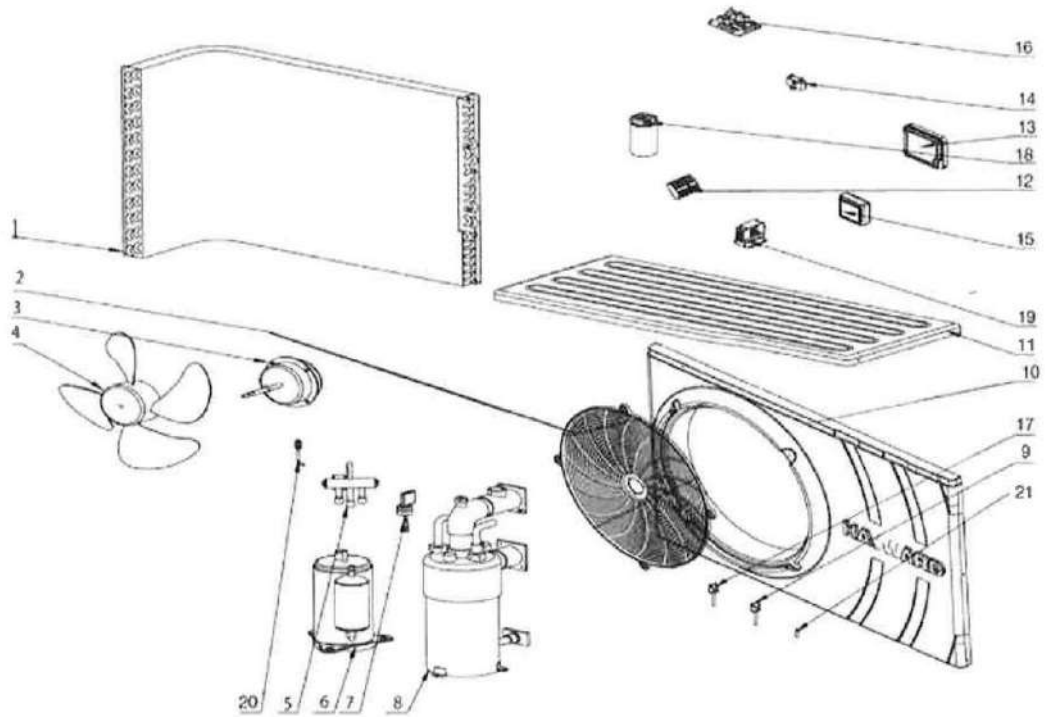

HAYWARD - HEAT PUMP PARTS - HP50A

ITEM PART NUMBER	KEY	PRINTED DESCRIPTION	RETAIL PRICE	QTY TO ORDER
PTS-HPX32012120020	1	EVAPORATOR	723.99	
PTS-HPX20000220188	2	FAN NET	23.99	
PTS-HPX20000330124	3	FAN MOTOR	198.99	
PTS-HPX35002701	4	AXIAL FAN	18.99	
PTS-HPX20011418	5	4-WAY VALVE	77.99	
PTS-HPX20000110041	6	COMPRESSOR	1692.99	
PTS-HPX20000360005	7	WATER FLOW SWITCH (MOULD)	65.99	
PTS-HPX32012120014	8	TITANIUM HEAT EXCHANGER	1136.99	
PTS-HPX20013605	9	HIGH PRESSURE SWITCH	19.99	
PTS-HPX32012220045	11	COVER - WHITE	101.99	
PTS-HPX20013907	12	TERMINAL BOARD	23.99	
PTS-HPX20002111	13	WATERPROOF BOX	27.99	
PTS-HPX20000350012	14	FAN CAPACITOR	6.99	
PTS-HPX95005310188	15	LCD CONTROLLER	84.99	
PTS-HPX20003603	17	LOW PRESSURE SWITCH	19.99	
PTS-HPX20003505	18	COMPRESSOR CAPACITOR 50UF/450	38.99	
PTS-HPX20000360006	19	SINGLE PHASE AC CONTACTOR	29.99	
PTS-HPX20000140153	20	NEEDLE VALVE 1/2">R410A	19.99	
PTS-HPX20003242	21	THERMISTOR	7.99