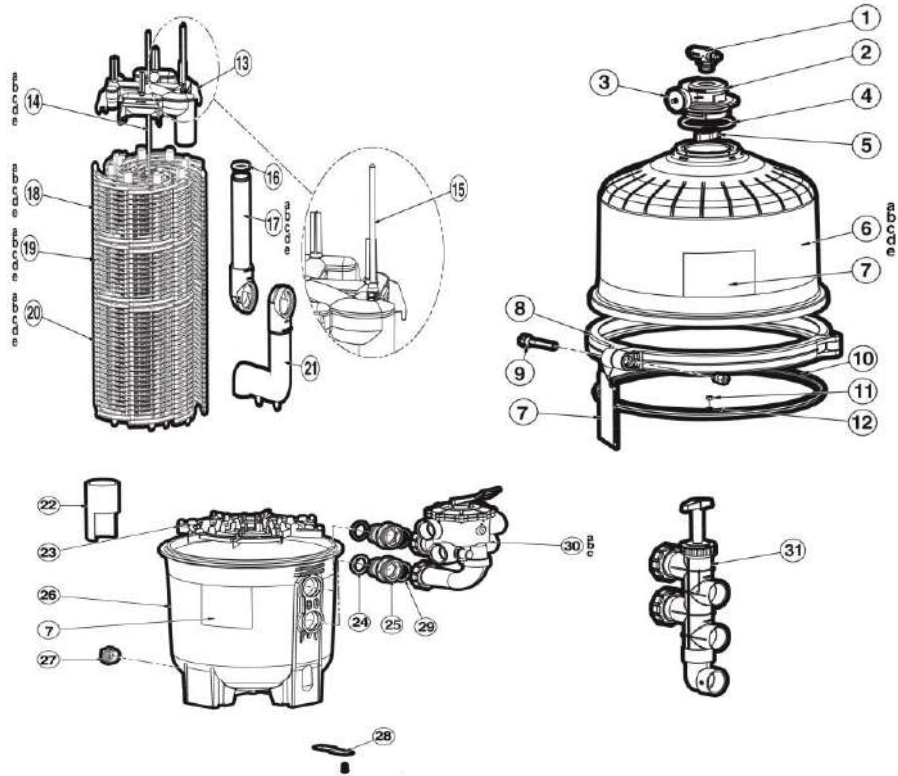

HAYWARD - DE FILTER PARTS - PROGRID DE

ITEM PART NUMBER	KEY	PRINTED DESCRIPTION	RETAIL PRICE	QTY TO ORDER
PTS-CCX1000V	1	AIR RELIEF ASSYW/NUT&O-RING	12.99	
PTS-DEX2420MAR2	2	MANUAL AIR RELIEF ASSEMBLY	167.99	
PTS-ECX2712B1	3	PRESSURE GAUGE-BACKMOUNT-	24.99	
PTS-DEX2420Z8A	4	O RING SET	32.99	
PTS-CCX1000N	5	NUT-ADAPTER, SET OF 2	3.99	
PTS-DEX2420BTC	6A	FILTER HEAD W/NEW CLAMP	455.99	
PTS-DEX3620BTC	6B	FILTER HEAD W/NEW CLAMP	567.99	
PTS-DEX4820BTC	6C	FILTER HEAD W/NEW CLAMP	701.99	
PTS-DEX6020BTC	6D	FILTER HEAD W/NEW CLAMP	803.99	
PTS-DEX7220BTC	6E	FILTER HEAD W/NEW CLAMP	936.99	
PTS-DEX2420LA6PAK	7	FILTER LABEL PACK	26.99	
PTS-DEX2421JKIT	8	CLAMP SYSTEM-CLAMP,SEAL,HARDWARE,LABELS	421.99	
PTS-DEX2421J2	9	NUT AND BOLT, CLAMP	36.99	
PTS-DEX2422Z2	10	SEAL,FILTER,METAL REINFORCED	107.99	
PTS-ECX176865	11	NUT	3.99	
PTS-ECX1109	12	WASHER	1.99	
PTS-DEX2400C	13	COLLECTOR MANIFOLD	129.99	
PTS-DEX2400R	14A	RETAINER ROD	73.99	
PTS-DEX3600R	14B	RETAINER ROD	87.99	
PTS-DEX4800R	14C	RETAINER ROD	100.99