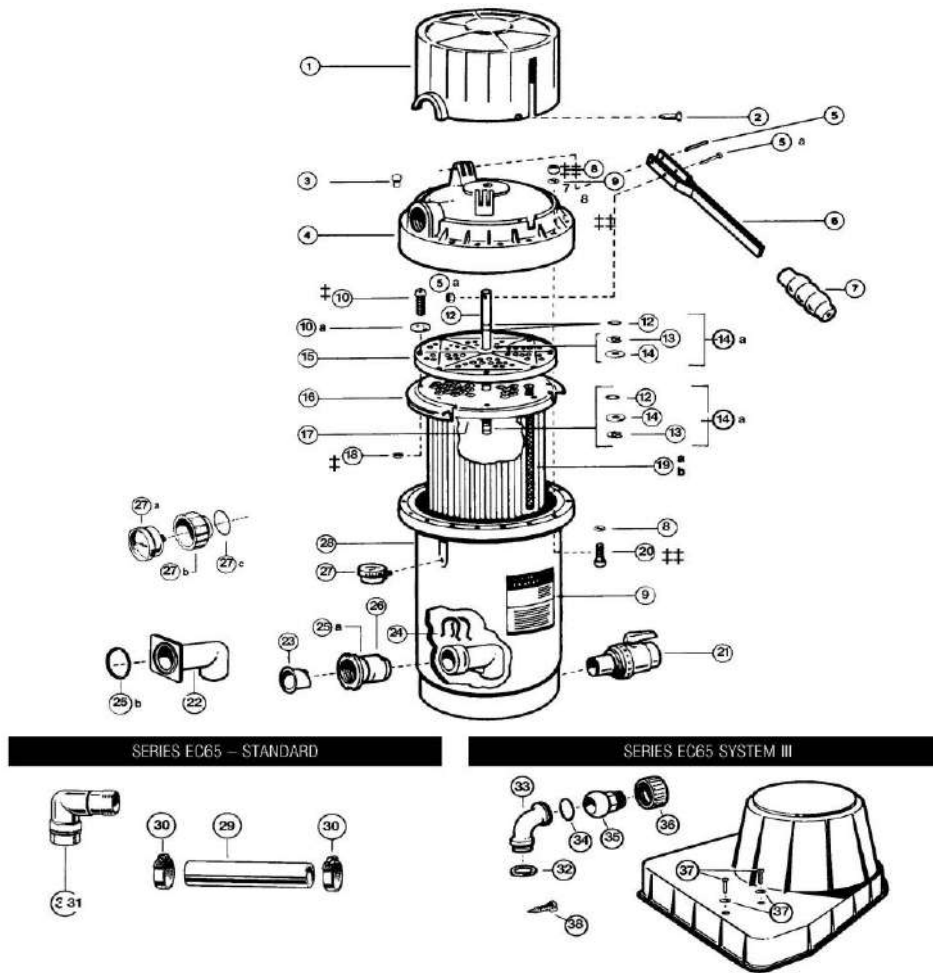

HAYWARD - DE FILTER PARTS - PERFLEX DE EC65, (W3)EC65A, EC75 & (W3)EC75A

ITEM PART NUMBER	KEY	PRINTED DESCRIPTION	RETAIL PRICE	QTY TO ORDER
PTS-ECX11206	1	BUMP MECHANISM COVER-BIN	83.99	
PTS-ECX1019	2	SCREW #6 TYPE-B TRUSS HDX 5/1	1.99	
PTS-ECX1322A	3	C800-AIR RELIEF VALVE	10.99	
PTS-ECX11194AT	4	EC65 FILTER HEAD W/VAC RELIEF	421.99	
PTS-ECX100Z9	5	PIVOT PIN	5.99	
PTS-ECX4236A	5A	BUMP SCREW KIT	5.99	
PTS-ECX1040	6	COMPLETE NORYL BUMP HANDLE	62.99	
PTS-ECX1642A	7	TANK BOLT SET	7.99	
PTS-ECX1077	8	WASHER	1.99	
PTS-ECX1230	9	DUAL OPERATION	8.99	
PTS-SPX1500N2	10	HOUSING BOLT	2.99	
PTS-ECX1641125	10A	WASHER PLAIN STD #10 FLT	0.99	
PTS-ECX1110	11	BUMP SHAFT	85.99	
PTS-ECX9611246PAK3	12	SHAFT O-RING (SET OF 3)	3.99	
PTS-ECX1014PAK2	13	RETAINER CLIP EC30/40/50 PAK 2	8.99