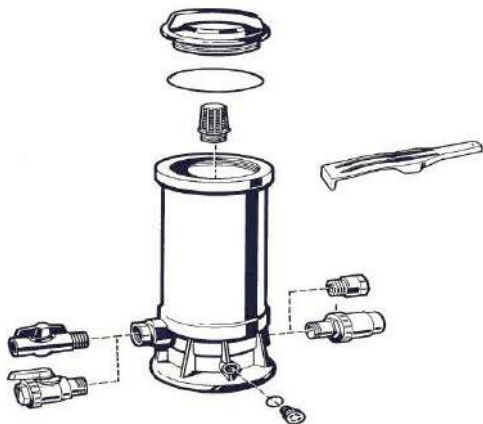

# HAYWARD - CHLORINATOR PARTS - CL200, CL220

ITEM PART NUMBER	KEY	PRINTED DESCRIPTION	RETAIL PRICE	QTY TO ORDER
PTS-CLX200EGA		COVER SCREW W/WASHER,GASKET	36.99	
PTS-CLX200C		COVER CAP	41.99	
PTS-CLX200CA		CHLORINATOR COVER & CAP ASSY	136.99	
PTS-CLX200B		COVER	32.99	
PTS-CLX200K		O RING SPECIAL COMPOSITION VITON	36.99	
PTS-CLX200DA		FEEDER TUBE	9.99	
PTS-CLX200PA		DIAL CONTROL KNOB RINGG VITON	30.99	
PTS-SPX1700FGV		DRAIN PLUG W/GASKET	7.99	
PTS-CLX220B		BASE	26.99	
PTS-CLX200BS		CL200 MOUNTING BASE	23.99	
PTS-CLX220EA		CHECK VALVE AND INLET FITTING ADAPTER	24.99	
PTS-CLX220G		SADDLE FITTING	5.99	
PTS-CLX220GA		SADDLE FITTING W/GASKET ANDTUBING	36.99	
PTS-CLX220K		SADDLE FITTING	11.99	
PTS-CLX220J		CHLORINATOR TUBING	22.99	
PTS-CLX220HPAK4		COMPRESSION NUT (SET OF 4)	12.99	
PTS-CLX220P		ADAPTER FITTING	3.99	
PTS-SPX1091Z7TC		ABG CHLORINATOR ADAPTER	10.99	
PTS-SPX1105Z4TC		ABOVE GROUND CHLORINATOR ADAPTER	13.99	
PTS-SP1500UNPAK2		UNION CONNECTOR PAK	20.99	
PTS-SP1500UNMPAK1		MALE UNION CONNECTOR PAK	17.99	

**HAYWARD - CHLORINATOR PARTS - C250EXP, C500EXP, C1100EXP, C1800EXP**

ITEM PART NUMBER	KEY	PRINTED DESCRIPTION	RETAIL PRICE	QTY TO ORDER
PTS-SPX3100D		STRAINER COVER -THRD-	95.99	
PMP-SP3100T		PUMP COVER TOOL	16.99	
PTS-SPX3000SV		COVER O-RING	74.99	
PTS-CX500J		STRAINER	20.99	
PTS-CX250Z14A		DRAIN PLUG KIT 1/2 IN	8.99	
PTS-SPX0605Z2V		O-RING	7.99	
PTS-CX500BV		BALL VALVE	82.99	
PTS-CX500CV		CHECK VALVE	61.99	
PTS-CX1100CV		CHECK VALVE	103.99	

**HAYWARD - CHLORINATOR PARTS - CL100, CL110**

ITEM PART NUMBER	KEY	PRINTED DESCRIPTION	RETAIL PRICE	QTY TO ORDER
PTS-CLX110C		COVER	32.99	
PTS-CLX110K		CHLORINATOR O-RING	34.99	
PTS-CLX110DA		DIAL CONTROL VALVE	36.99	
PTS-CLX110FA		DIAL CONTROL KNOB	26.99	