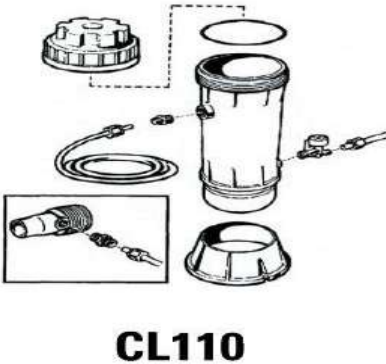

# HAYWARD - CHLORINATOR PARTS - CL200, CL220

ITEM PART NUMBER	KEY	PRINTED DESCRIPTION	RETAIL PRICE	QTY TO ORDER
PTS-CLX200EGA		COVER SCREW W/WASHER,GASKET	36.99	
PTS-CLX200C		COVER CAP	41.99	
PTS-CLX200CA		CHLORINATOR COVER & CAP ASSY	136.99	
PTS-CLX200B		COVER	32.99	
PTS-CLX200K		O RING SPECIAL COMPOSITION VITON	36.99	
PTS-CLX200DA		FEEDER TUBE	9.99	
PTS-CLX200PA		DIAL CONTROL KNOB RINGG VITON	30.99	
PTS-SPX1700FGV		DRAIN PLUG W/GASKET	7.99	
PTS-CLX220B		BASE	26.99	
PTS-CLX200BS		CL200 MOUNTING BASE	23.99	
PTS-CLX220EA		CHECK VALVE AND INLET FITTING ADAPTER	24.99	
PTS-CLX220G		SADDLE FITTING	5.99	
PTS-CLX220GA		SADDLE FITTING W/GASKET ANDTUBING	36.99	
PTS-CLX220K		SADDLE FITTING	11.99	
PTS-CLX220J		CHLORINATOR TUBING	22.99	
PTS-CLX220HPAK4		COMPRESSION NUT (SET OF 4)	12.99	
PTS-CLX220P		ADAPTER FITTING	3.99	
PTS-SPX1091Z7TC		ABG CHLORINATOR ADAPTER	10.99	
PTS-SPX1105Z4TC		ABOVE GROUND CHLORINATOR ADAPTER	13.99	
PTS-SP1500UNPAK2		UNION CONNECTOR PAK	20.99	
PTS-SP1500UNMPAK1		MALE UNION CONNECTOR PAK	17.99	

**HAYWARD - CHLORINATOR PARTS - C250EXP, C500EXP, C1100EXP, C1800EXP**

ITEM PART NUMBER	KEY	PRINTED DESCRIPTION	RETAIL PRICE	QTY TO ORDER
PTS-SPX3100D		STRAINER COVER -THRD-	95.99	
PMP-SP3100T		PUMP COVER TOOL	16.99	
PTS-SPX3000SV		COVER O-RING	74.99	
PTS-CX500J		STRAINER	20.99	
PTS-CX250Z14A		DRAIN PLUG KIT 1/2 IN	8.99	
PTS-SPX0605Z2V		O-RING	7.99	
PTS-CX500BV		BALL VALVE	82.99	
PTS-CX500CV		CHECK VALVE	61.99	
PTS-CX1100CV		CHECK VALVE	103.99	

**HAYWARD - CHLORINATOR PARTS - CL100, CL110**

ITEM PART NUMBER	KEY	PRINTED DESCRIPTION	RETAIL PRICE	QTY TO ORDER
PTS-CLX110C		COVER	32.99	
PTS-CLX110K		CHLORINATOR O-RING	34.99	
PTS-CLX110DA		DIAL CONTROL VALVE	36.99	
PTS-CLX110FA		DIAL CONTROL KNOB	26.99	