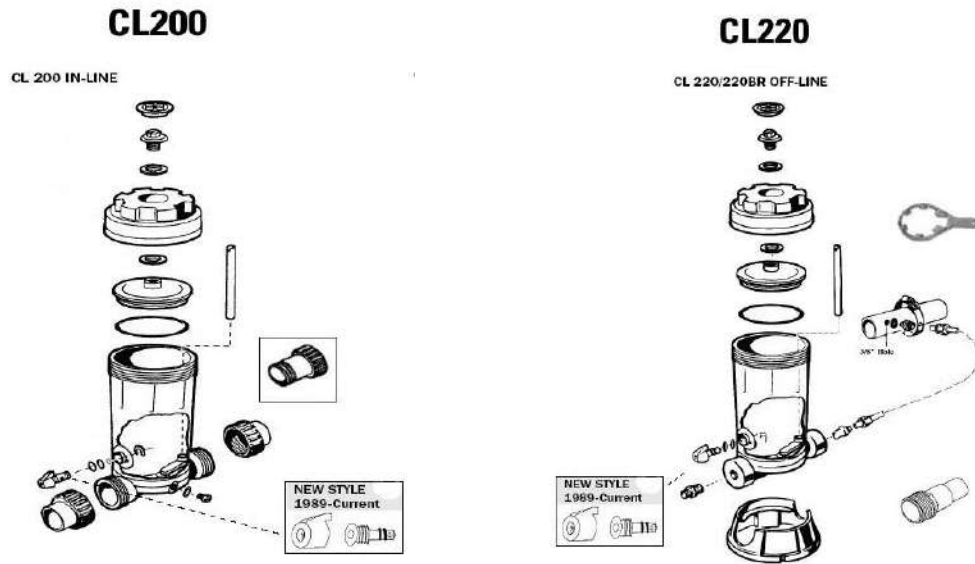

# HAYWARD - CHLORINATOR PARTS - CL200, CL220

ITEM PART NUMBER	KEY	PRINTED DESCRIPTION	RETAIL PRICE	QTY TO ORDER
PTS-CLX200EGA		COVER SCREW W/WASHER,GASKET	36.99	
PTS-CLX200C		COVER CAP	41.99	
PTS-CLX200CA		CHLORINATOR COVER & CAP ASSY	136.99	
PTS-CLX200B		COVER	32.99	
PTS-CLX200K		O RING SPECIAL COMPOSITION VITON	36.99	
PTS-CLX200DA		FEEDER TUBE	9.99	
PTS-CLX200PA		DIAL CONTROL KNOB RINGG VITON	30.99	
PTS-SPX1700FGV		DRAIN PLUG W/GASKET	7.99	
PTS-CLX220B		BASE	26.99	
PTS-CLX200BS		CL200 MOUNTING BASE	23.99	
PTS-CLX220EA		CHECK VALVE AND INLET FITTING ADAPTER	24.99	
PTS-CLX220G		SADDLE FITTING	5.99	
PTS-CLX220GA		SADDLE FITTING W/GASKET ANDTUBING	36.99	
PTS-CLX220K		SADDLE FITTING	11.99	
PTS-CLX220J		CHLORINATOR TUBING	22.99	
PTS-CLX220HPAK4		COMPRESSION NUT (SET OF 4)	12.99	
PTS-CLX220P		ADAPTER FITTING	3.99	
PTS-SPX1091Z7TC		ABG CHLORINATOR ADAPTER	10.99	
PTS-SPX1105Z4TC		ABOVE GROUND CHLORINATOR ADAPTER	13.99	
PTS-SP1500UNPAK2		UNION CONNECTOR PAK	20.99	
PTS-SP1500UNMPAK1		MALE UNION CONNECTOR PAK	17.99	

**HAYWARD - CHLORINATOR PARTS - C250EXP, C500EXP, C1100EXP, C1800EXP**

ITEM PART NUMBER	KEY	PRINTED DESCRIPTION	RETAIL PRICE	QTY TO ORDER
PTS-SPX3100D		STRAINER COVER -THRD-	95.99	
PMP-SP3100T		PUMP COVER TOOL	16.99	
PTS-SPX3000SV		COVER O-RING	74.99	
PTS-CX500J		STRAINER	20.99	
PTS-CX250Z14A		DRAIN PLUG KIT 1/2 IN	8.99	
PTS-SPX0605Z2V		O-RING	7.99	
PTS-CX500BV		BALL VALVE	82.99	
PTS-CX500CV		CHECK VALVE	61.99	
PTS-CX1100CV		CHECK VALVE	103.99	

**HAYWARD - CHLORINATOR PARTS - CL100, CL110**

ITEM PART NUMBER	KEY	PRINTED DESCRIPTION	RETAIL PRICE	QTY TO ORDER
PTS-CLX110C		COVER	32.99	
PTS-CLX110K		CHLORINATOR O-RING	34.99	
PTS-CLX110DA		DIAL CONTROL VALVE	36.99	
PTS-CLX110FA		DIAL CONTROL KNOB	26.99	