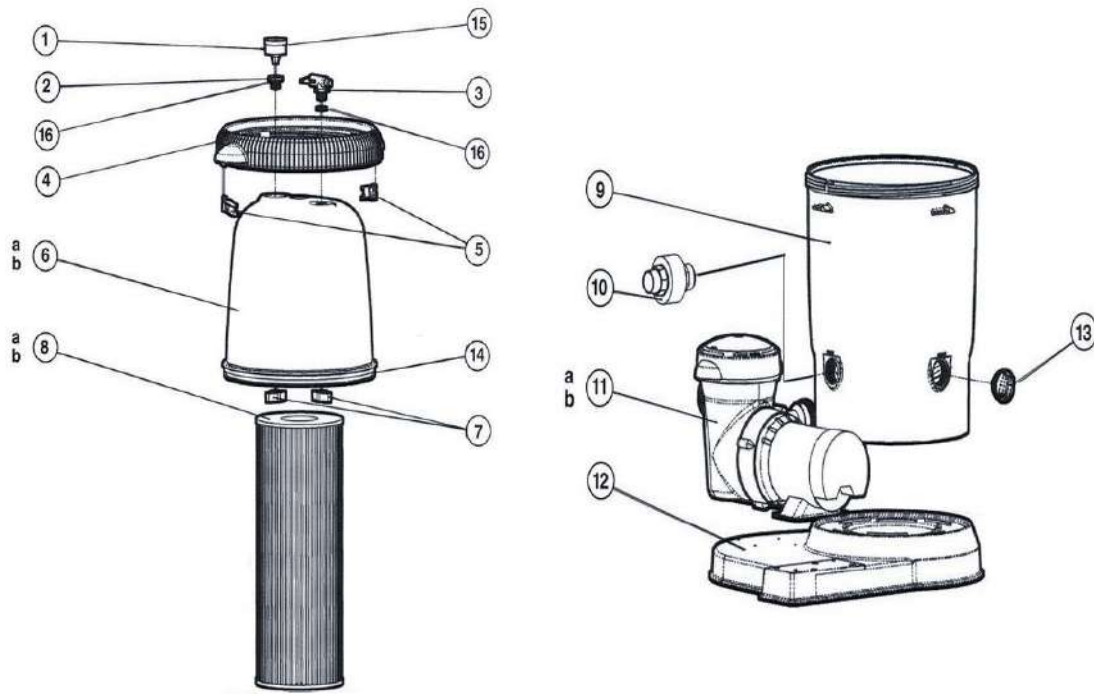

HAYWARD - CARTRIDGE FILTER PARTS - XSTREAM CC150CAN

ITEM PART NUMBER	KEY	PRINTED DESCRIPTION	RETAIL PRICE	QTY TO ORDER
PTS-ECX2709A1	1	PRESSURE GAUGE (BOXED)	30.99	
PTS-CCX1000L	2	TRHD ADAP./PRESSURE GAUGE	2.99	
PTS-CCX1000V	3	AIR RELIEF ASSYW/NUT&O-RING	12.99	
PTS-CCX1000D	4	LOCK RING ASSY W/2 CLIPS	247.99	
PTS-CCX1000H	5	SAFETY CLIP - LOCK RING	6.99	
PTS-CCX2000C	6A	FILTER LID W/LOCK RING (185-235)	289.99	
PTS-CCX1500C	6B	FILTER LID W/LOCK RING	478.99	
PTS-CCX1000N	7	NUT-ADAPTER, SET OF 2	3.99	
PTS-CCX1000RE	8A	REPLACEMENT CARTIDGE	163.99	
PTS-CCX1500RE	8B	REPLACEMENT CARTIDGE	177.99	
PTS-CCX1000B	9	FILTER, LOWER BODY	262.99	
PTS-SP1480BLK	10	1-1/2 UNION MALE THD -BLACK-	23.99	
PTS-SP1022CBLK	13	CYCOLAC PLUG W/GASKET-BLACK	2.99	
PTS-CCX1000G	14	BODY "O" RING	22.99	
PTS-SPX1500W	15	STRAINER O-RING	5.99	
PTS-CCX1000Z5	16	O-RING, SET OF 2 FOR GAUGE ADAPTER/AIR RELIEF	3.99