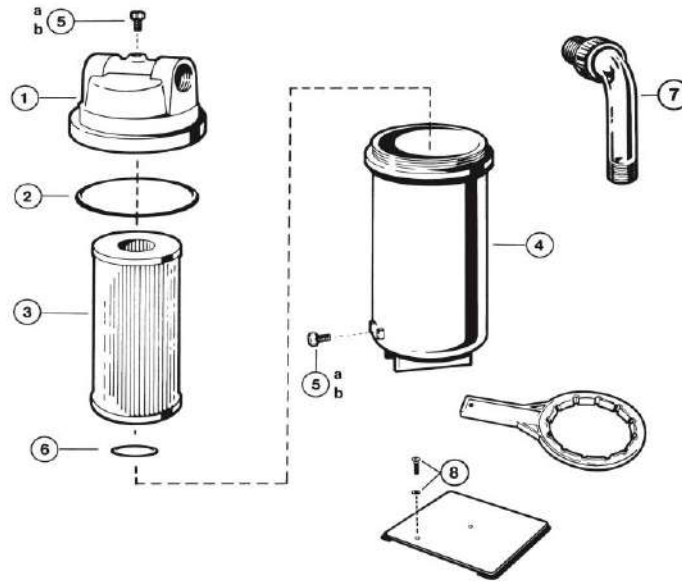

HAYWARD - CARTRIDGE FILTER PARTS - MICROSTAR-CLEAR

ITEM PART NUMBER	KEY	PRINTED DESCRIPTION	RETAIL PRICE	QTY TO ORDER
PTS-CX120AA	1	FILTER HEAD W/VENT VALUE	93.99	
PTS-CX120D	2	O RING	19.99	
PTS-CX225RE	3	CARTRIDGE ELEMENT	44.99	
PTS-CX120B	4	FILTER BODY HOUSING	114.99	
PTS-ECX1322A	5B	C800-AIR RELIEF VALUE	10.99	
PTS-CX250Z15		BY PASS PLUG	1.99	
PTS-SPX1485C	6	GASKET	6.99	
PTS-SPX1485BPAK	7	UNION ELBOW ASSY PAK	77.99	
PTS-S200KT		DOME TOOL	17.99	
PTS-ECX1108A	8	MOUNTING SCREW W/WASHER	4.99