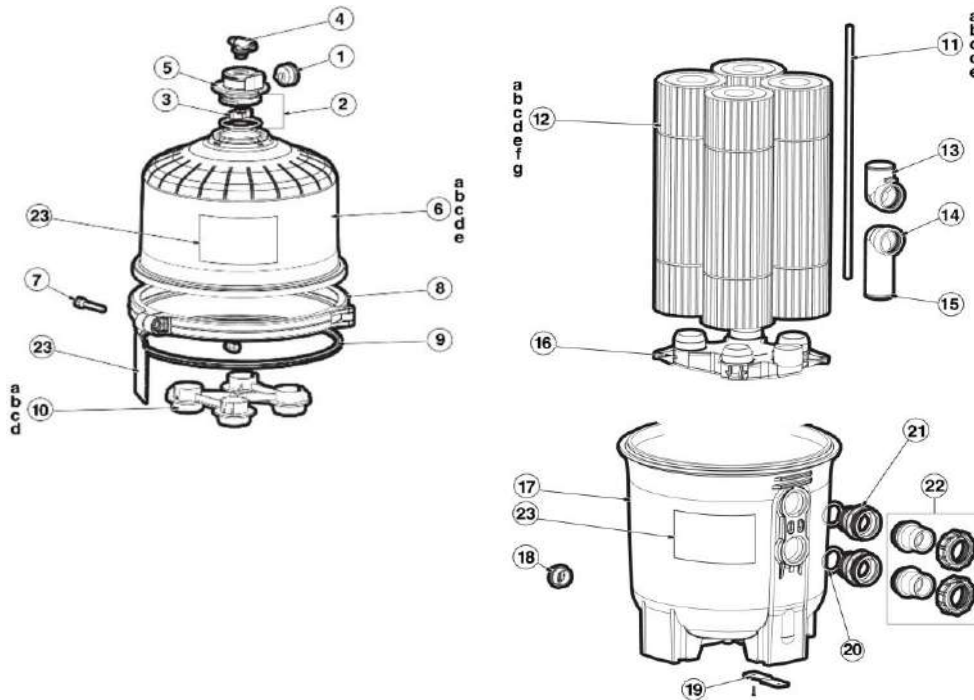

HAYWARD - CARTRIDGE FILTER PARTS - SWIMCLEAR CARTRIDGE FILTER (2001 - 2010)

ITEM PART NUMBER	KEY	PRINTED DESCRIPTION	RETAIL PRICE	QTY TO ORDER
PTS-ECX2712B1	1	PRESSURE GAUGE-BACKMOUNT-	24.99	
PTS-DEX2420Z8A	2	O RING SET	32.99	
PTS-CCX1000N	3	NUT-ADAPTER, SET OF 2	3.99	
PTS-CCX1000V	4	AIR RELIEF ASSYW/NUT&O-RING	12.99	
PTS-DEX2420MAR2	5	MANUAL AIR RELIEF ASSEMBLY	167.99	
PTS-DEX2420BTC	6a	FILTER HEAD W/NEW CLAMP	455.99	
PTS-DEX3620BTC	6b	FILTER HEAD W/NEW CLAMP	567.99	
PTS-DEX4820BTC	6c	FILTER HEAD W/NEW CLAMP	701.99	
PTS-DEX6020BTC	6d	FILTER HEAD W/NEW CLAMP	803.99	
PTS-DEX7220BTC	6e	FILTER HEAD W/NEW CLAMP	936.99	
PTS-DEX2421J2	7	NUT AND BOLT, CLAMP	36.99	
PTS-DEX2421JKIT	8	CLAMP SYSTEM-CLAMP,SEAL,HARDWARE,LABELS	421.99	
PTS-DEX2422Z2	9	SEAL,FILTER,METAL REINFORCED	107.99	
PTS-CX2020DA	10a	TOP CLOSURE PLATE -C2020-	62.99	
PTS-CX3020DA	10b	TOPCLOSURE PLATE-C3020/4020	71.99	
PTS-CX5020DA	10c	TOP CLOSURE PLATE -C5020-	73.99	
PTS-CX3020DA	10d	TOPCLOSURE PLATE-C3020/4020	71.99	
PTS-CX800Z4	11a	AIR TUBE W/SUPPORT	12.99	
PTS-CX3000Z3	11b	AIR TUBE-C3000	10.99