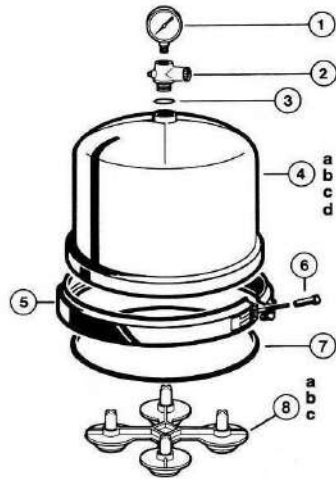

HAYWARD - CARTRIDGE FILTER PARTS - SUPER STARCLEAR C2000 - C5000

ITEM PART NUMBER	KEY	PRINTED DESCRIPTION	RETAIL PRICE	QTY TO ORDER
PTS-ECX270861	1	PRESSURE GAUGE-6 O'CLOCK-	37.99	
PTS-DEX2400S	2	AIR RELIEF ASSY	52.99	
PTS-DEX2400Z3A		"O" RING-RELIEF VALVE	14.99	
PTS-SX200Z5	3	O RING	3.99	
PTS-CX3020DA	8A	TOPCLOSURE PLATE-C3020/4020	71.99	
PTS-CX3000F1B	9	BUTTRESS THREAD INLET	65.99	
PTS-DEX360M	11	O-RING	5.99	
PTS-CX800Z4A	12A	AUTO AIR RELIEF TUBE W/SCREEN	12.99	
PTS-CX3000Z3	12B	AIR TUBE-C3000	10.99	
PTS-CX4000Z3	12C	AIR TUBE-C4000	12.99	
PTS-CX5000Z3	12D	AIR TUBE	14.99	
PTS-CX480XRE	13A	REPLACEMENT ELEMENT(C-2020)	83.99	
PTS-CX580XRE	13B	REPLACEMENT ELEMENT(C-3020)	95.99	
PTS-CX880XRE	13C	REPL ELEMENT -C4000/C4020 /C4025	120.99	
PTS-CX1280XRE	13E	CARTRIDGE ELEMENT	150.99	
PTS-CX1380XRE	13F	REPLACEMENT CARTRIDGE ELEMENT	171.99	
PTS-CX3030CKIT	14	TOP MANIFOLD CONVERSION KIT	262.99	
PTS-SP1022C	16	CYCOLAC PLUG W/GASKET	2.99	
PTS-SX200Z3	17A	O RING	6.99	
PTS-SX360Z1	17B	O RING (S-360)	11.99	
PTS-SX200Z4PAK2	19	VALVE O-RING (SET OF 2)	7.99	
PTS-SX240F	20	SKT CONNECTOR	20.99	
PTS-SX200R	21	LOCKNUT	10.99	
PTS-CX3000J1		AIR TUBE SCREEN	15.99