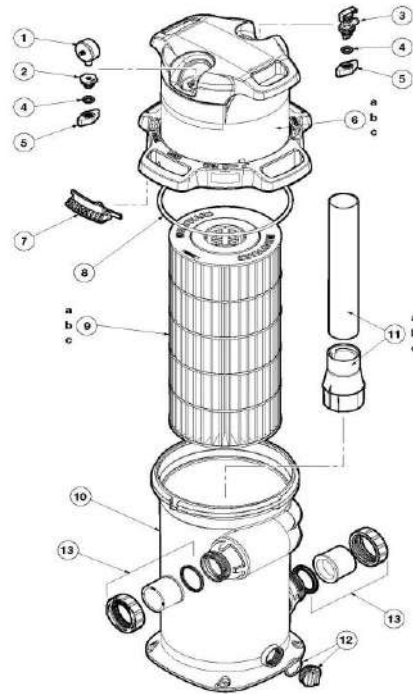

HAYWARD - CARTRIDGE FILTER PARTS - SWIMCLEAR CARTRIDGE FILTER (C100S, C150S, C200SC)

ITEM PART NUMBER	KEY	PRINTED DESCRIPTION	RETAIL PRICE	QTY TO ORDER
PTS-ECX271261	1	PRESSURE GAUGE-6 O'CLOCK-	35.99	
PTS-CCX1000L	2	TRHD ADAP./PRESSURE GAUGE	2.99	
PTS-CXRLV1001	3	AIR RELIEF ASSY W/O'RING	13.99	
PTS-CXGAR1001PAK2	4	O-RING KIT (SET OF 2)	2.99	
PTS-CCX1000N	5	NUT-ADAPTER, SET OF 2	3.99	
PTS-CX100B	6A	FILTER HEAD ASSEMBLY C100S	283.99	
PTS-CX150B	6B	FILTER HEAD ASSEMBLY C150S	348.99	
PTS-CX200B	6C	FILTER HEAD ASSEMBLY C200S	381.99	
PTS-CXLRL1001	7	LATCH FOR LOCK RING	11.99	
PTS-CXFHR1001	8	O-RING FOR FILTER HEAD	16.99	
PTS-CX100XRE	9A	CARTRIDGE ELEMENT C100S	170.99	
PTS-CX150XRE	9B	CARTRIDGE ELEMENT C150S	180.99	
PTS-CX200XRE	9C	CARTRIDGE ELEMENT C200S	212.99	
PTS-CXFDA100	11A	FILTER DIFFUSER ASSY C100S	30.99	
PTS-CXFDA150	11B	FILTER DIFFUSER ASSY C150S	33.99	
PTS-CXFDA200	11C	FILTER DIFFUSER ASSY C200S	35.99	
PTS-SP1022CBLK	12	CYCOLAC PLUG W/GASKET-BLACK	2.99	
PTS-SPX3200UNKIT	13	TRISTAR UNION CONN. KIT	57.99	
PTS-SPX1500JS		UNION END CONNECTOR SOCKET	10.99	
PTS-SPX1500JT		UNION END CONNECTOR	10.99