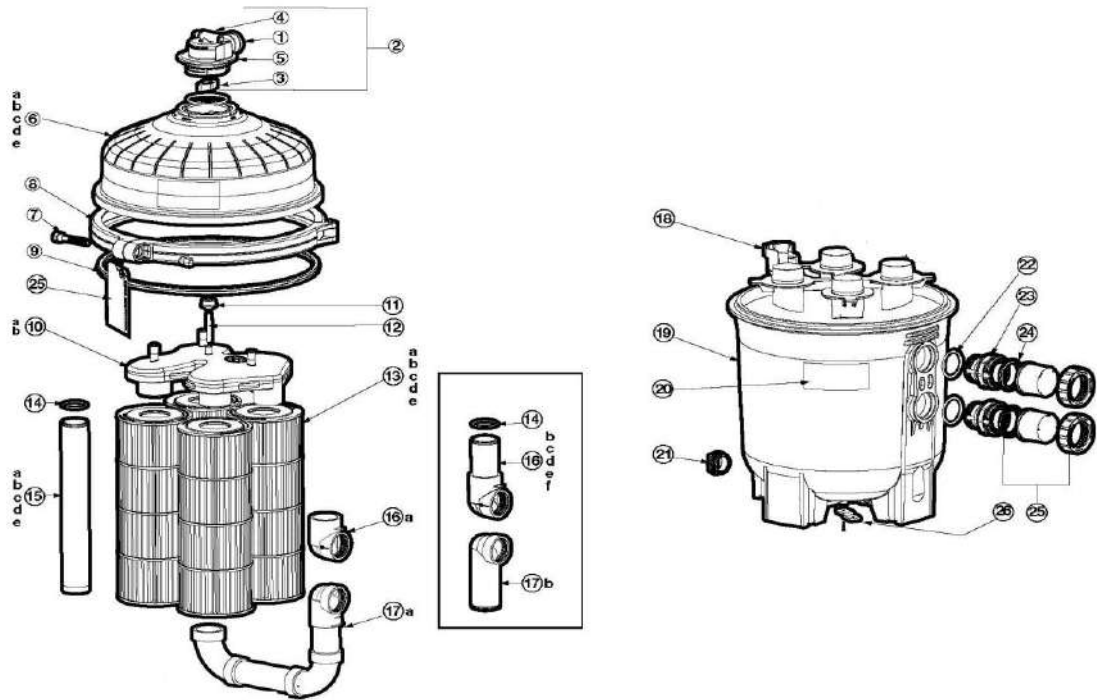

HAYWARD - CARTRIDGE FILTER PARTS

**HAYWARD - CARTRIDGE FILTER PARTS - SWIMCLEAR
C2030,3030,4030,5030,7030 (2011 - CURRENT)**

ITEM PART NUMBER	KEY	PRINTED DESCRIPTION	RETAIL PRICE	QTY TO ORDER
PTS-ECX2712B1	1	PRESSURE GAUGE-BACKMOUNT-	24.99	
PTS-DEX2420Z8A	2	O RING SET	32.99	
PTS-CCX1000N	3	NUT-ADAPTER, SET OF 2	3.99	
PTS-CCX1000V	4	AIR RELIEF ASSYW/NUT&O-RING	12.99	
PTS-DEX2420MAR2	5	MANUAL AIR RELIEF ASSEMBLY	167.99	
PTS-DEX2420BTC	6A	FILTER HEAD W/NEW CLAMP	455.99	
PTS-DEX3620BTC	6B	FILTER HEAD W/NEW CLAMP	567.99	
PTS-DEX4820BTC	6C	FILTER HEAD W/NEW CLAMP	701.99	
PTS-DEX6020BTC	6D	FILTER HEAD W/NEW CLAMP	803.99	
PTS-DEX7220BTC	6E	FILTER HEAD W/NEW CLAMP	936.99	
PTS-DEX2421J2	7	NUT AND BOLT, CLAMP	36.99	
PTS-DEX2421JKIT	8	CLAMP SYSTEM-CLAMP,SEAL,HARDWARE,LABELS	421.99	
PTS-DEX2422Z2	9	SEAL,FILTER,METAL REINFORCED	107.99	
PTS-CX3030C	10A	MANIFOLD ASSY, TOP	100.99	
PTS-CX5030C	10B	MANIFOLD ASSY, TOP	100.99	
PTS-CX3000J1	11	AIR TUBE SCREEN	15.99	
PTS-CX2030Z3	12	AIR TUBE-2 1/2 IN	13.99	
PTS-CX481XRE	13A	REPLACEMENT ELEMENT(C-2030)	91.99	
PTS-CX481XREPAK4		REPL ELEMENT,225 SQ' SWIMCLEAR 4-PAK	283.99	