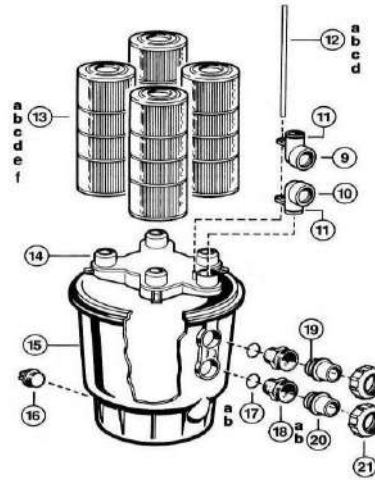

HAYWARD - CARTRIDGE FILTER PARTS - SUPER STARCLEAR C2000 - C5000

ITEM PART NUMBER	KEY	PRINTED DESCRIPTION	RETAIL PRICE	QTY TO ORDER
PTS-ECX270861	1	PRESSURE GAUGE-6 O'CLOCK-	37.99	
PTS-DEX2400S	2	AIR RELIEF ASSY	52.99	
PTS-DEX2400Z3A		"O" RING-RELIEF VALVE	14.99	
PTS-SX200Z5	3	O RING	3.99	
PTS-CX3020DA	8A	TOPCLOSURE PLATE-C3020/4020	71.99	
PTS-CX3000F1B	9	BUTTRESS THREAD INLET	65.99	
PTS-DEX360M	11	O-RING	5.99	
PTS-CX800Z4A	12A	AUTO AIR RELIEF TUBE W/SCREEN	12.99	
PTS-CX3000Z3	12B	AIR TUBE-C3000	10.99	
PTS-CX4000Z3	12C	AIR TUBE-C4000	12.99	
PTS-CX5000Z3	12D	AIR TUBE	14.99	
PTS-CX480XRE	13A	REPLACEMENT ELEMENT(C-2020)	83.99	
PTS-CX580XRE	13B	REPLACEMENT ELEMENT(C-3020)	95.99	
PTS-CX880XRE	13C	REPL ELEMENT -C4000/C4020 /C4025	120.99	
PTS-CX1280XRE	13E	CARTRIDGE ELEMENT	150.99	
PTS-CX1380XRE	13F	REPLACEMENT CARTRIDGE ELEMENT	171.99	
PTS-CX3030CKIT	14	TOP MANIFOLD CONVERSION KIT	262.99	
PTS-SP1022C	16	CYCOLAC PLUG W/GASKET	2.99	
PTS-SX200Z3	17A	O RING	6.99	
PTS-SX360Z1	17B	O RING (S-360)	11.99	
PTS-SX200Z4PAK2	19	VALVE O-RING (SET OF 2)	7.99	
PTS-SX240F	20	SKT CONNECTOR	20.99	
PTS-SX200R	21	LOCKNUT	10.99	
PTS-CX3000J1		AIR TUBE SCREEN	15.99