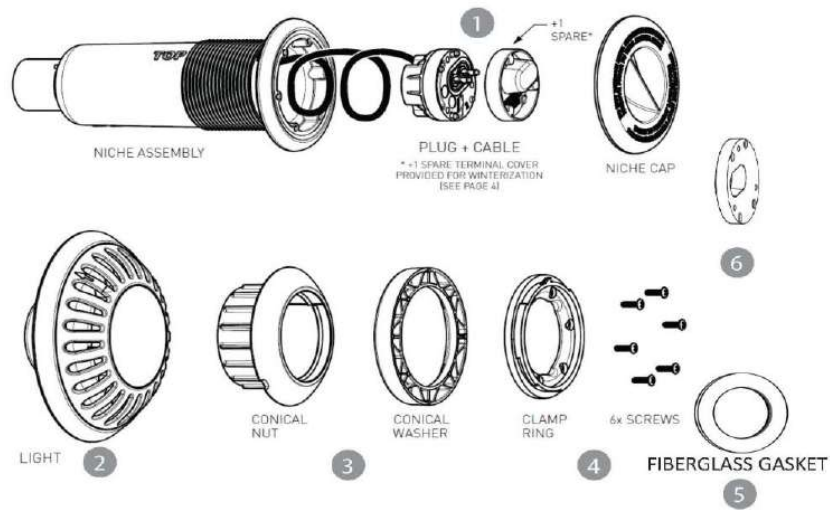

## SELECT POOL PRODUCTS - ATOM VINYL/FIBERGLASS LIGHT KIT

ITEM PART NUMBER	KEY	PRINTED DESCRIPTION	CDN DEALER COST	RETAIL PRICE	QTY TO ORDER
PTS-EMVP18AWG100US	1	100FT CABLE & PLUG W/ VINYL NICHE ATTACHED	138.35	230.99	
LGT-EMCCMPL	2	ATOM - REPLACEMENT BULB (MULTI PLUS)	185.63	308.99	
PTS-EMV005US	3	ATOM VINYL CONICAL NUT & WASHER	19.56	32.99	
PTS-EMV006US	4	ATOM VINYL FACEPLATE W/ 6 SCREWS	15.23	24.99	
PTS-WASHEREMUS	5	ATOM FIBERGLASS GASKET	4.19	6.99	
PTS-EMVPLUGCOVERUS	6	ATOM RED WINTER CAP	2.79	4.99	

## SELECT POOL PRODUCTS - ATOM LED LIGHT KITS - VINYL PARTS

ITEM PART NUMBER	KEY	PRINTED DESCRIPTION	CDN DEALER COST	RETAIL PRICE	QTY TO ORDER
LGT-EMCCMPL		ATOM - REPLACEMENT BULB (MULTI PLUS)	185.63	308.99	
PTS-EMVP18AWG150US		150FT CABLE & PLUG W/ VINYL NICHE FOR ATOM	149.37	248.99	
PTS-GASKETEMPLUG		ATOM PLUG GASKET (VINYL, FIBREGLASS, CONCRETE)	4.19	6.99	
PTS-EMV005US		ATOM VINYL CONICAL NUT & WASHER	19.56	32.99	
PTS-EMV006US		ATOM VINYL FACEPLATE W/ 6 SCREWS	15.23	24.99	
PTS-SCREWM35X16		ATOM VINYL FACEPLATE SCREW (6 PACK)	5.84	9.99	
PTS-RINGEMCLUS		ATOM VINYL CLEAR TRIM RING	11.17	18.99	
PTS-EMVPLUGCOVERUS		ATOM RED WINTER CAP	2.79	4.99	
LGT-FOSKC01		OUTDOOR WIRELESS REMOTE CONTROL OUTLET	23.80	34.99	

## SELECT POOL PRODUCTS - ATOM LED LIGHT KITS - FIBERGLASS PARTS

ITEM PART NUMBER	KEY	PRINTED DESCRIPTION	CDN DEALER COST	RETAIL PRICE	QTY TO ORDER
LGT-EMCCMPL		ATOM - REPLACEMENT BULB (MULTI PLUS)	185.63	308.99	
PTS-EMV005US		ATOM VINYL CONICAL NUT & WASHER	19.56	32.99	
PTS-EMV006US		ATOM VINYL FACEPLATE W/ 6 SCREWS	15.23	24.99	
PTS-SCREWM35X16		ATOM VINYL FACEPLATE SCREW (6 PACK)	5.84	9.99	
PTS-RINGEMCLUS		ATOM VINYL CLEAR TRIM RING	11.17	18.99	
PTS-WASHEREMUS		ATOM FIBERGLASS GASKET	4.19	6.99	
PTS-EMVPLUGCOVERUS		ATOM RED WINTER CAP	2.79	4.99	
LGT-FOSKC01		OUTDOOR WIRELESS REMOTE CONTROL OUTLET	23.80	34.99	